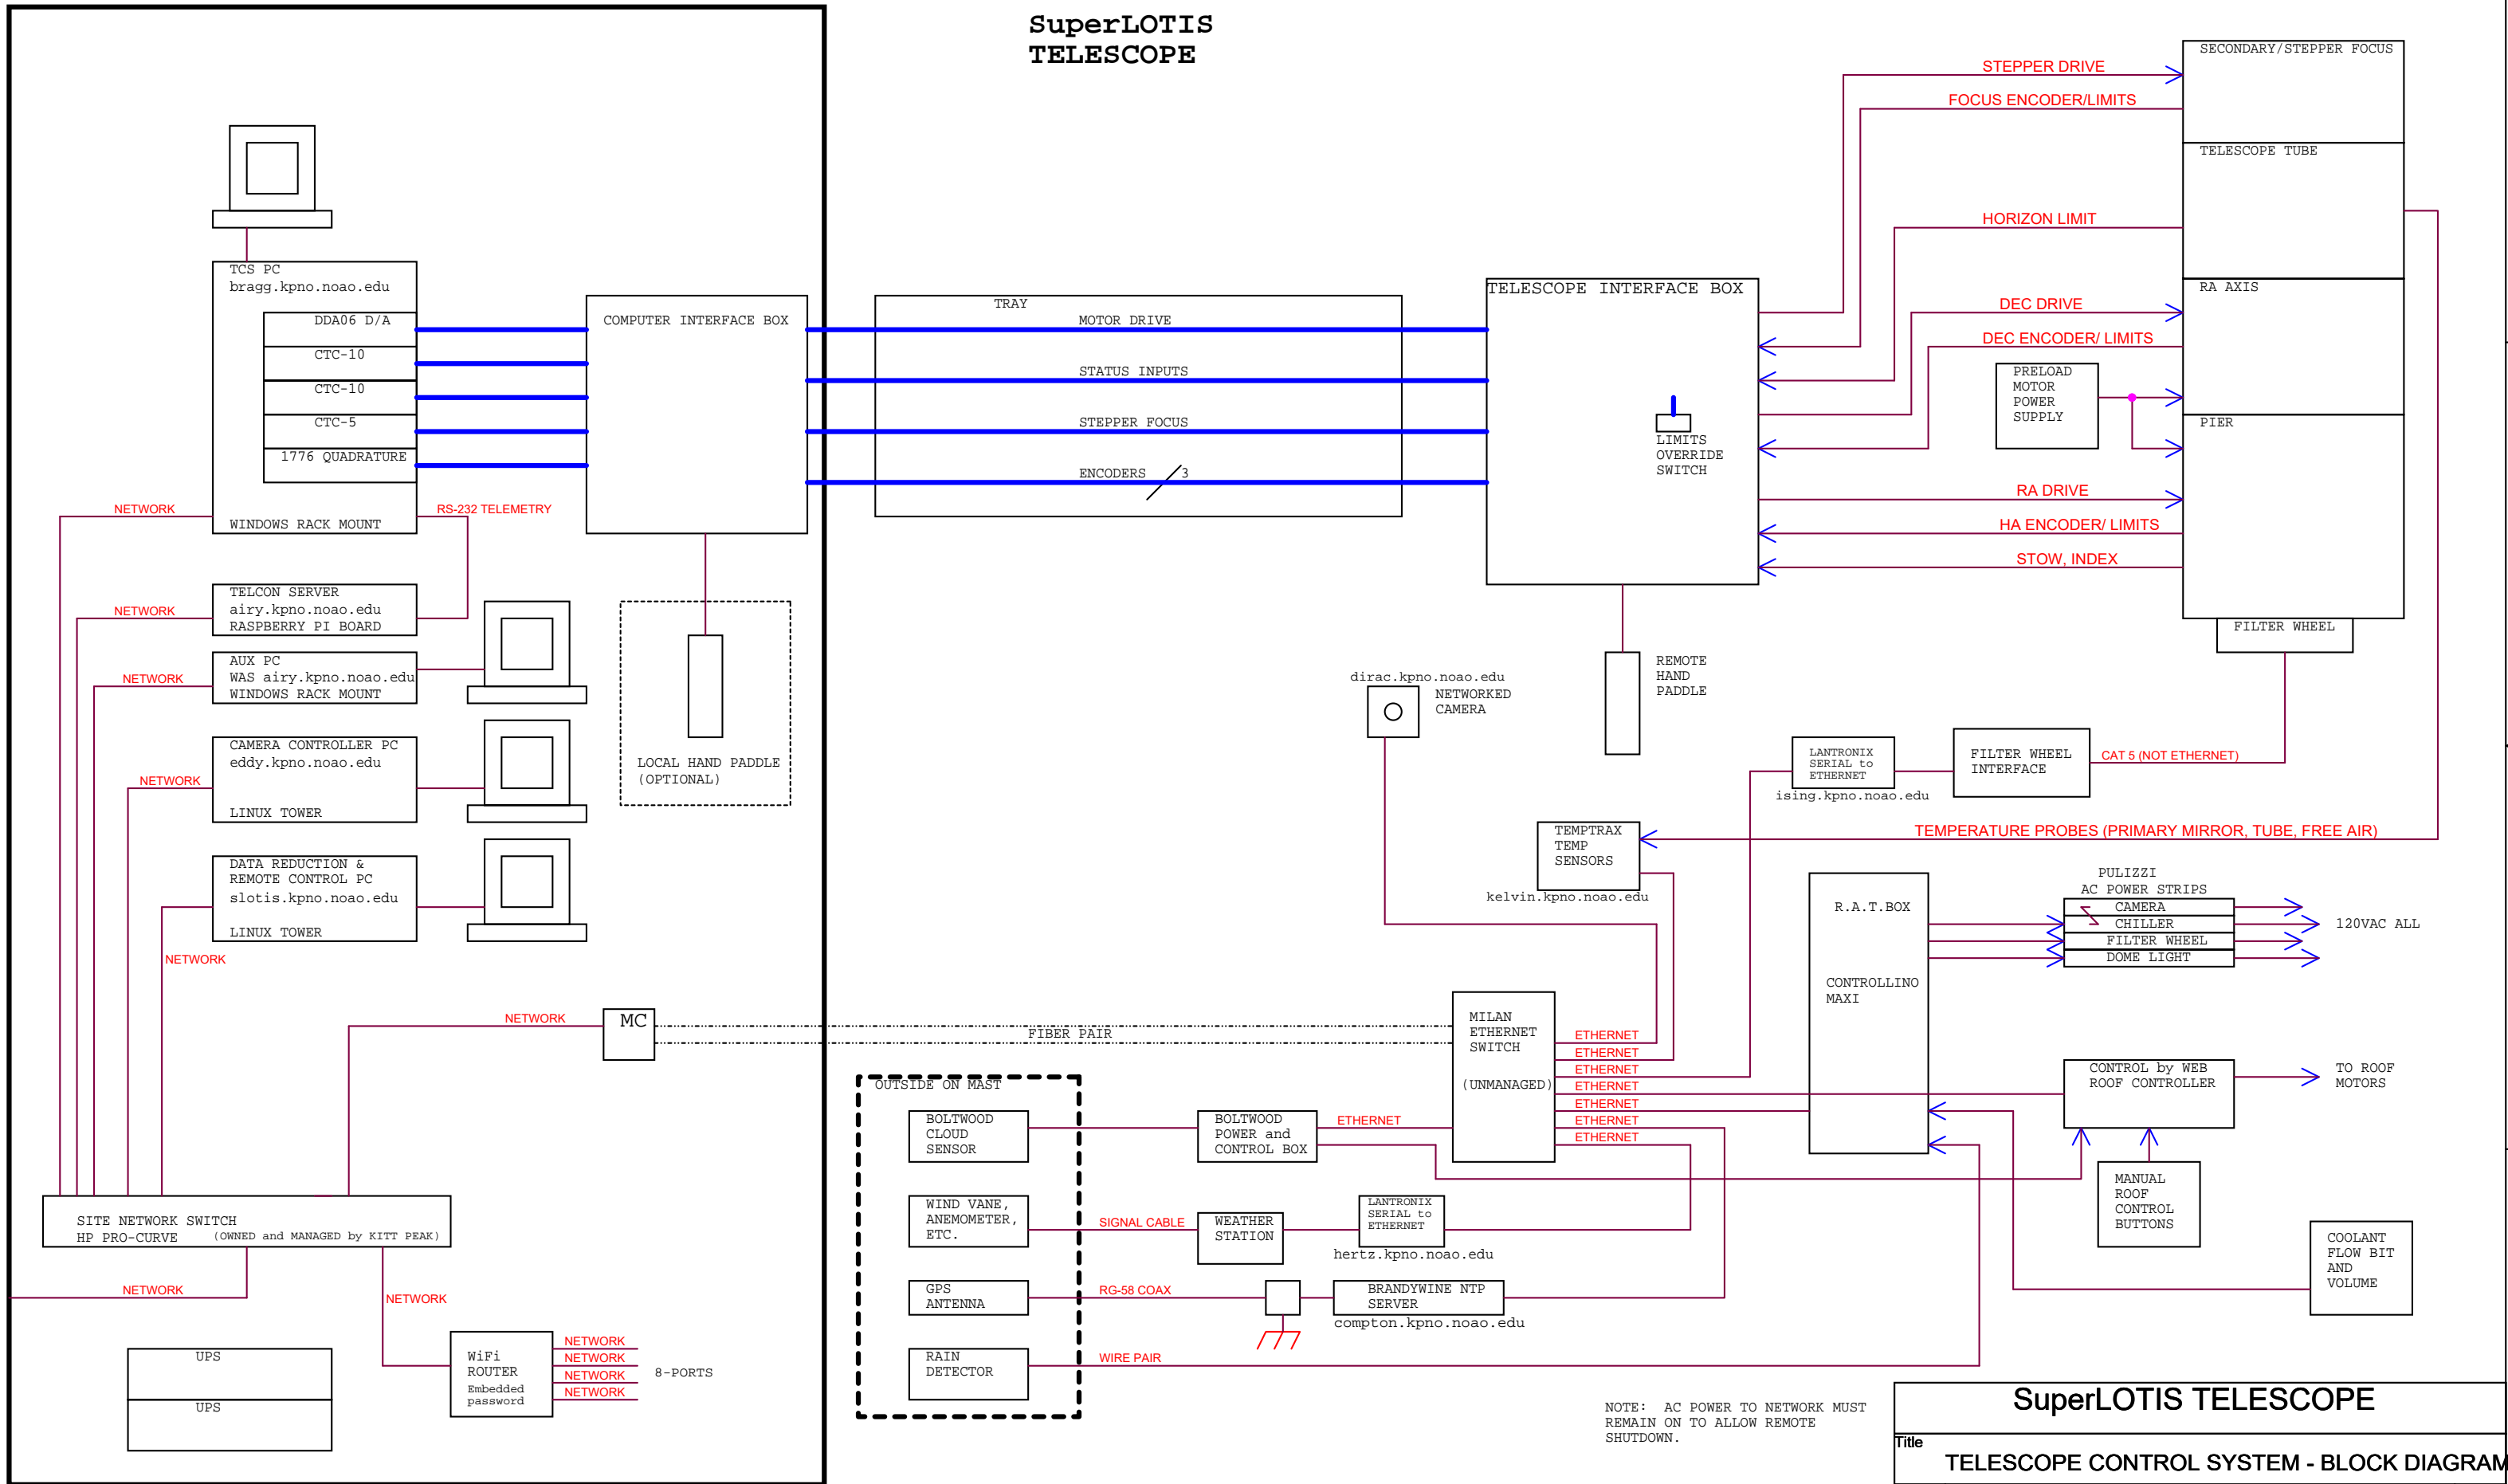

CONTROL ROOM

DOME

SuperLOTIS
TELESCOPE

SuperLOTIS TELESCOPE		
Title TELESCOPE CONTROL SYSTEM - BLOCK DIAGRAM		
Size B	Document Number KPSL_TCS_block.pdf	Rev A
Date:	Monday, April 03, 2017	Sheet 1 of 1