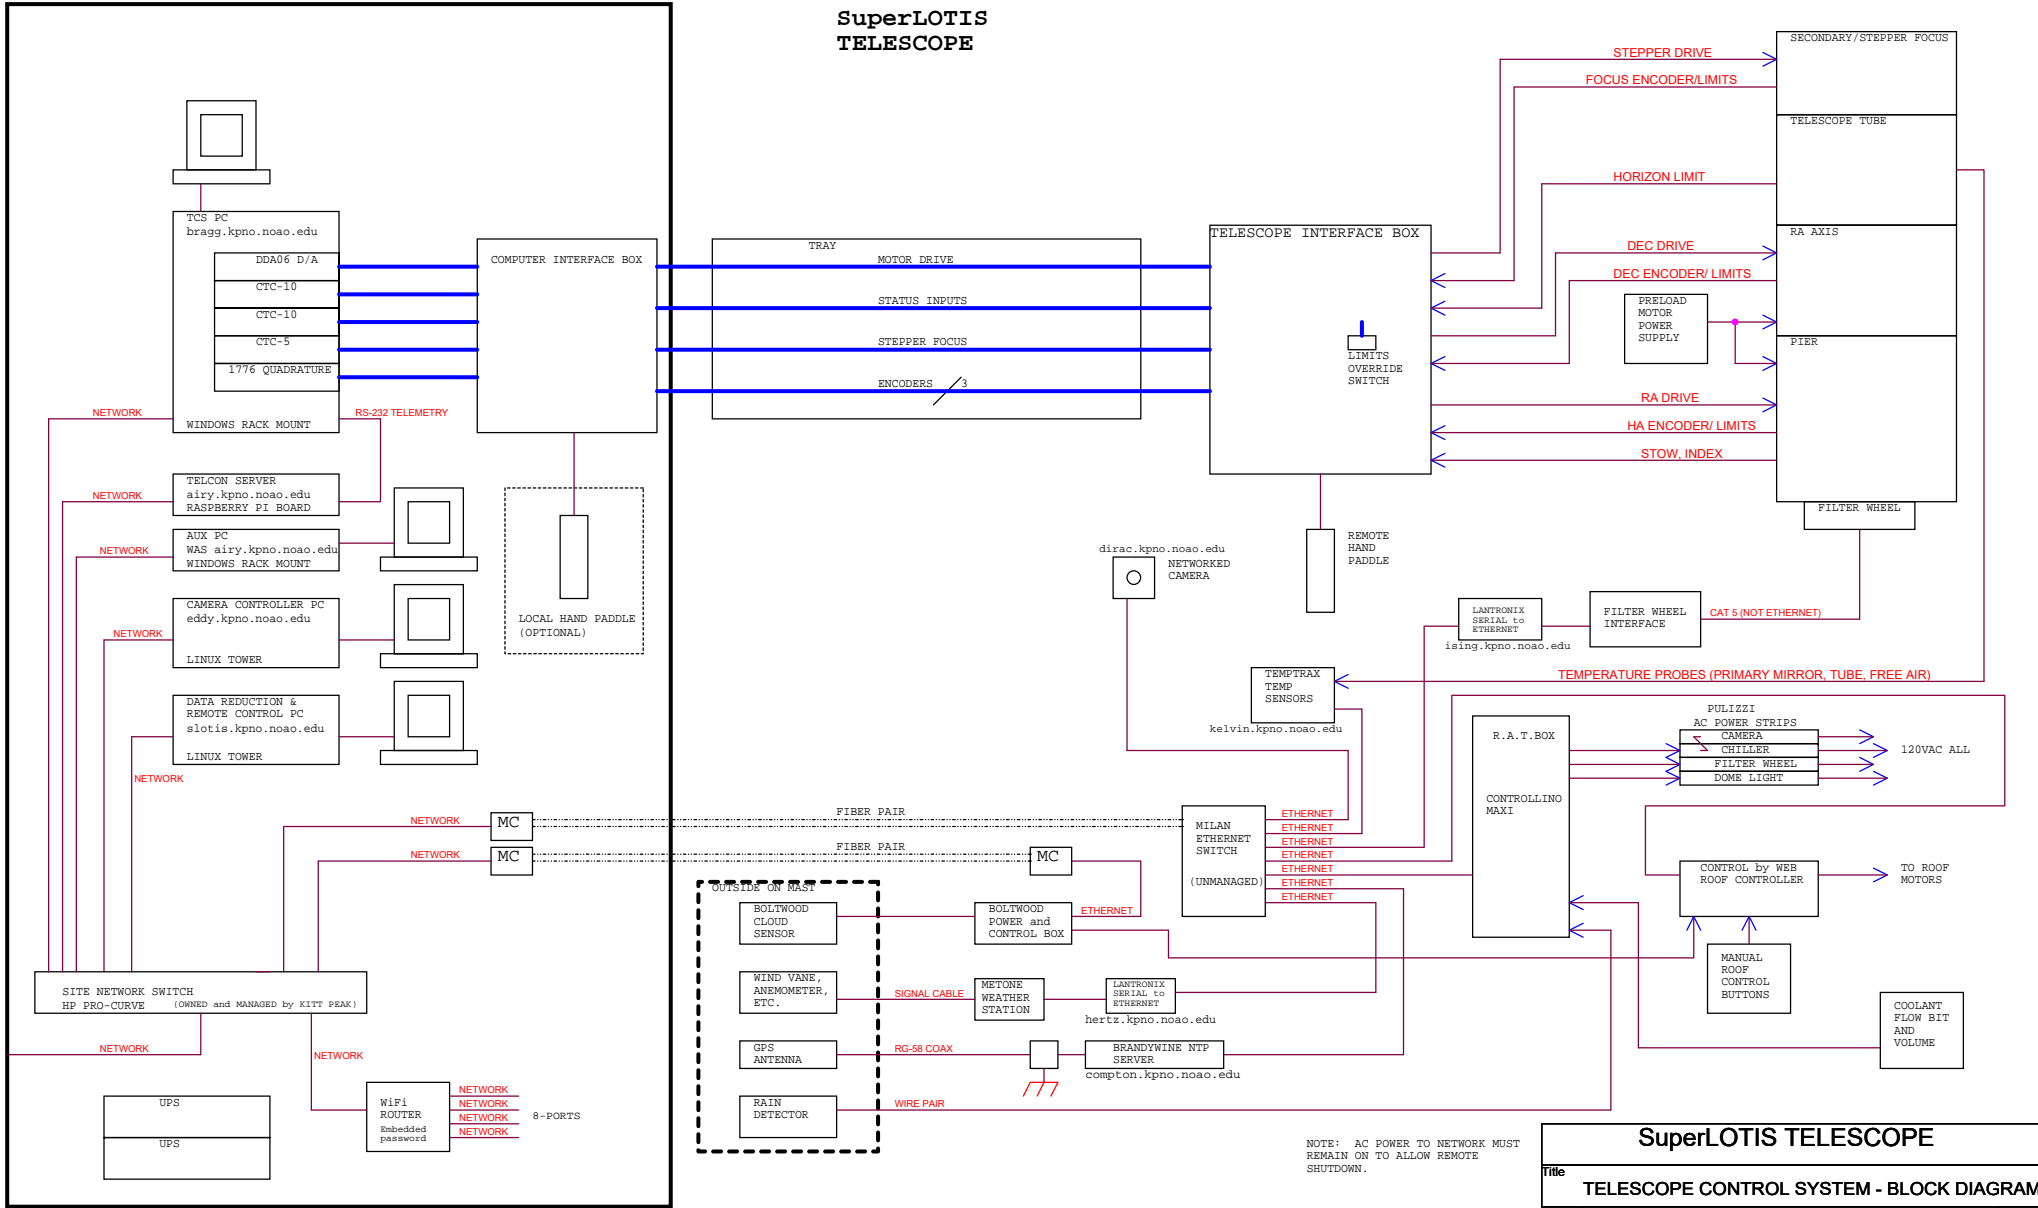

SuperLOTIS TELESCOPE

NOTE: AC POWER TO NETWORK MUST REMAIN ON TO ALLOW REMOTE SHUTDOWN.

| SuperLOTIS TELESCOPE | | | |
|--|-------------------------|-------|--------|
| Title | | | |
| TELESCOPE CONTROL SYSTEM - BLOCK DIAGRAM | | | |
| Size | Document Number | Rev | |
| B | KPSL_TCS_block.pdf | A | |
| Date: | Thursday, July 06, 2017 | Sheet | 1 of 1 |