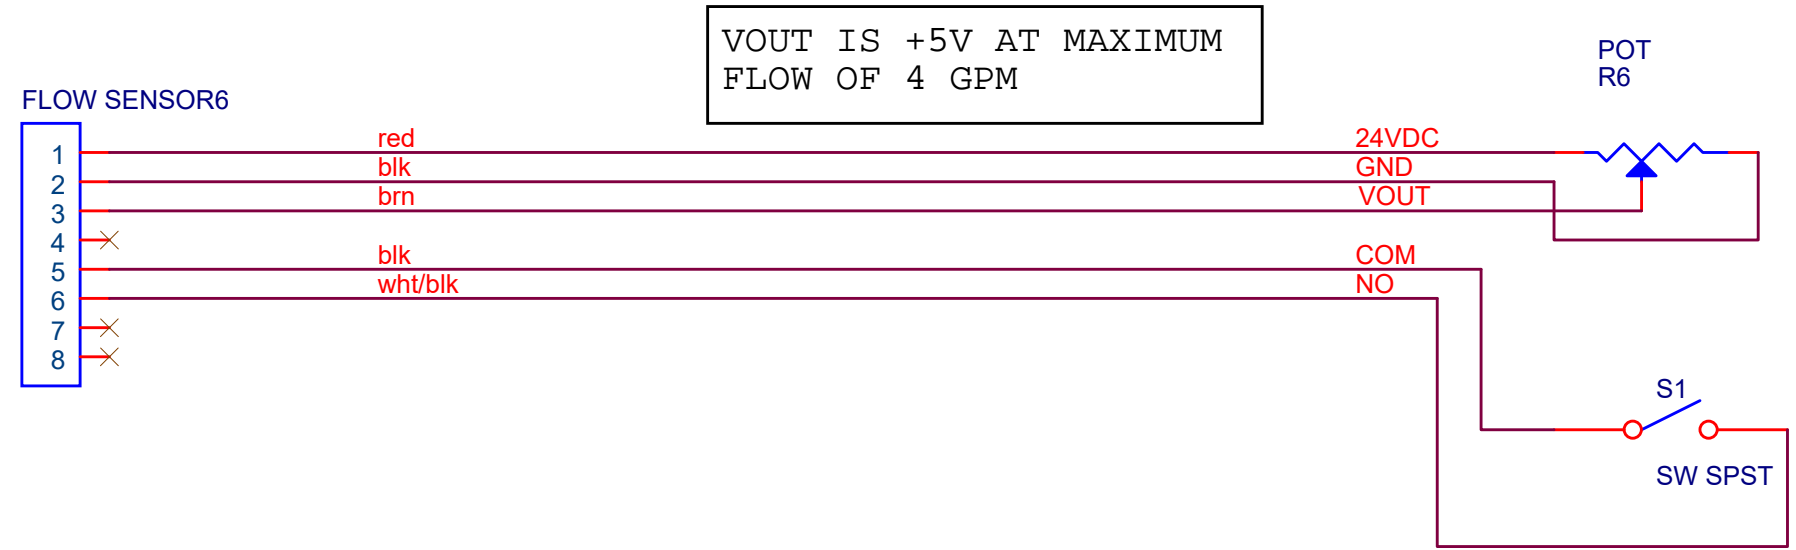

KITT PEAK SUPERLOTIS TELESCOPE		
Title RAIN DETECTOR DC INJECTOR		
Size B	Document Number <Doc>	Rev A
Date:	Tuesday, May 23, 2017	Sheet 1 of 1

Title		
SUPERLOTIS TELESCOPE - CBW PULIZZI CTRL & RAIN BIT		
Size	Document Number	Rev
C	<Doc>	A
Date:	Tuesday, May 23, 2017	Sheet 1 of 1