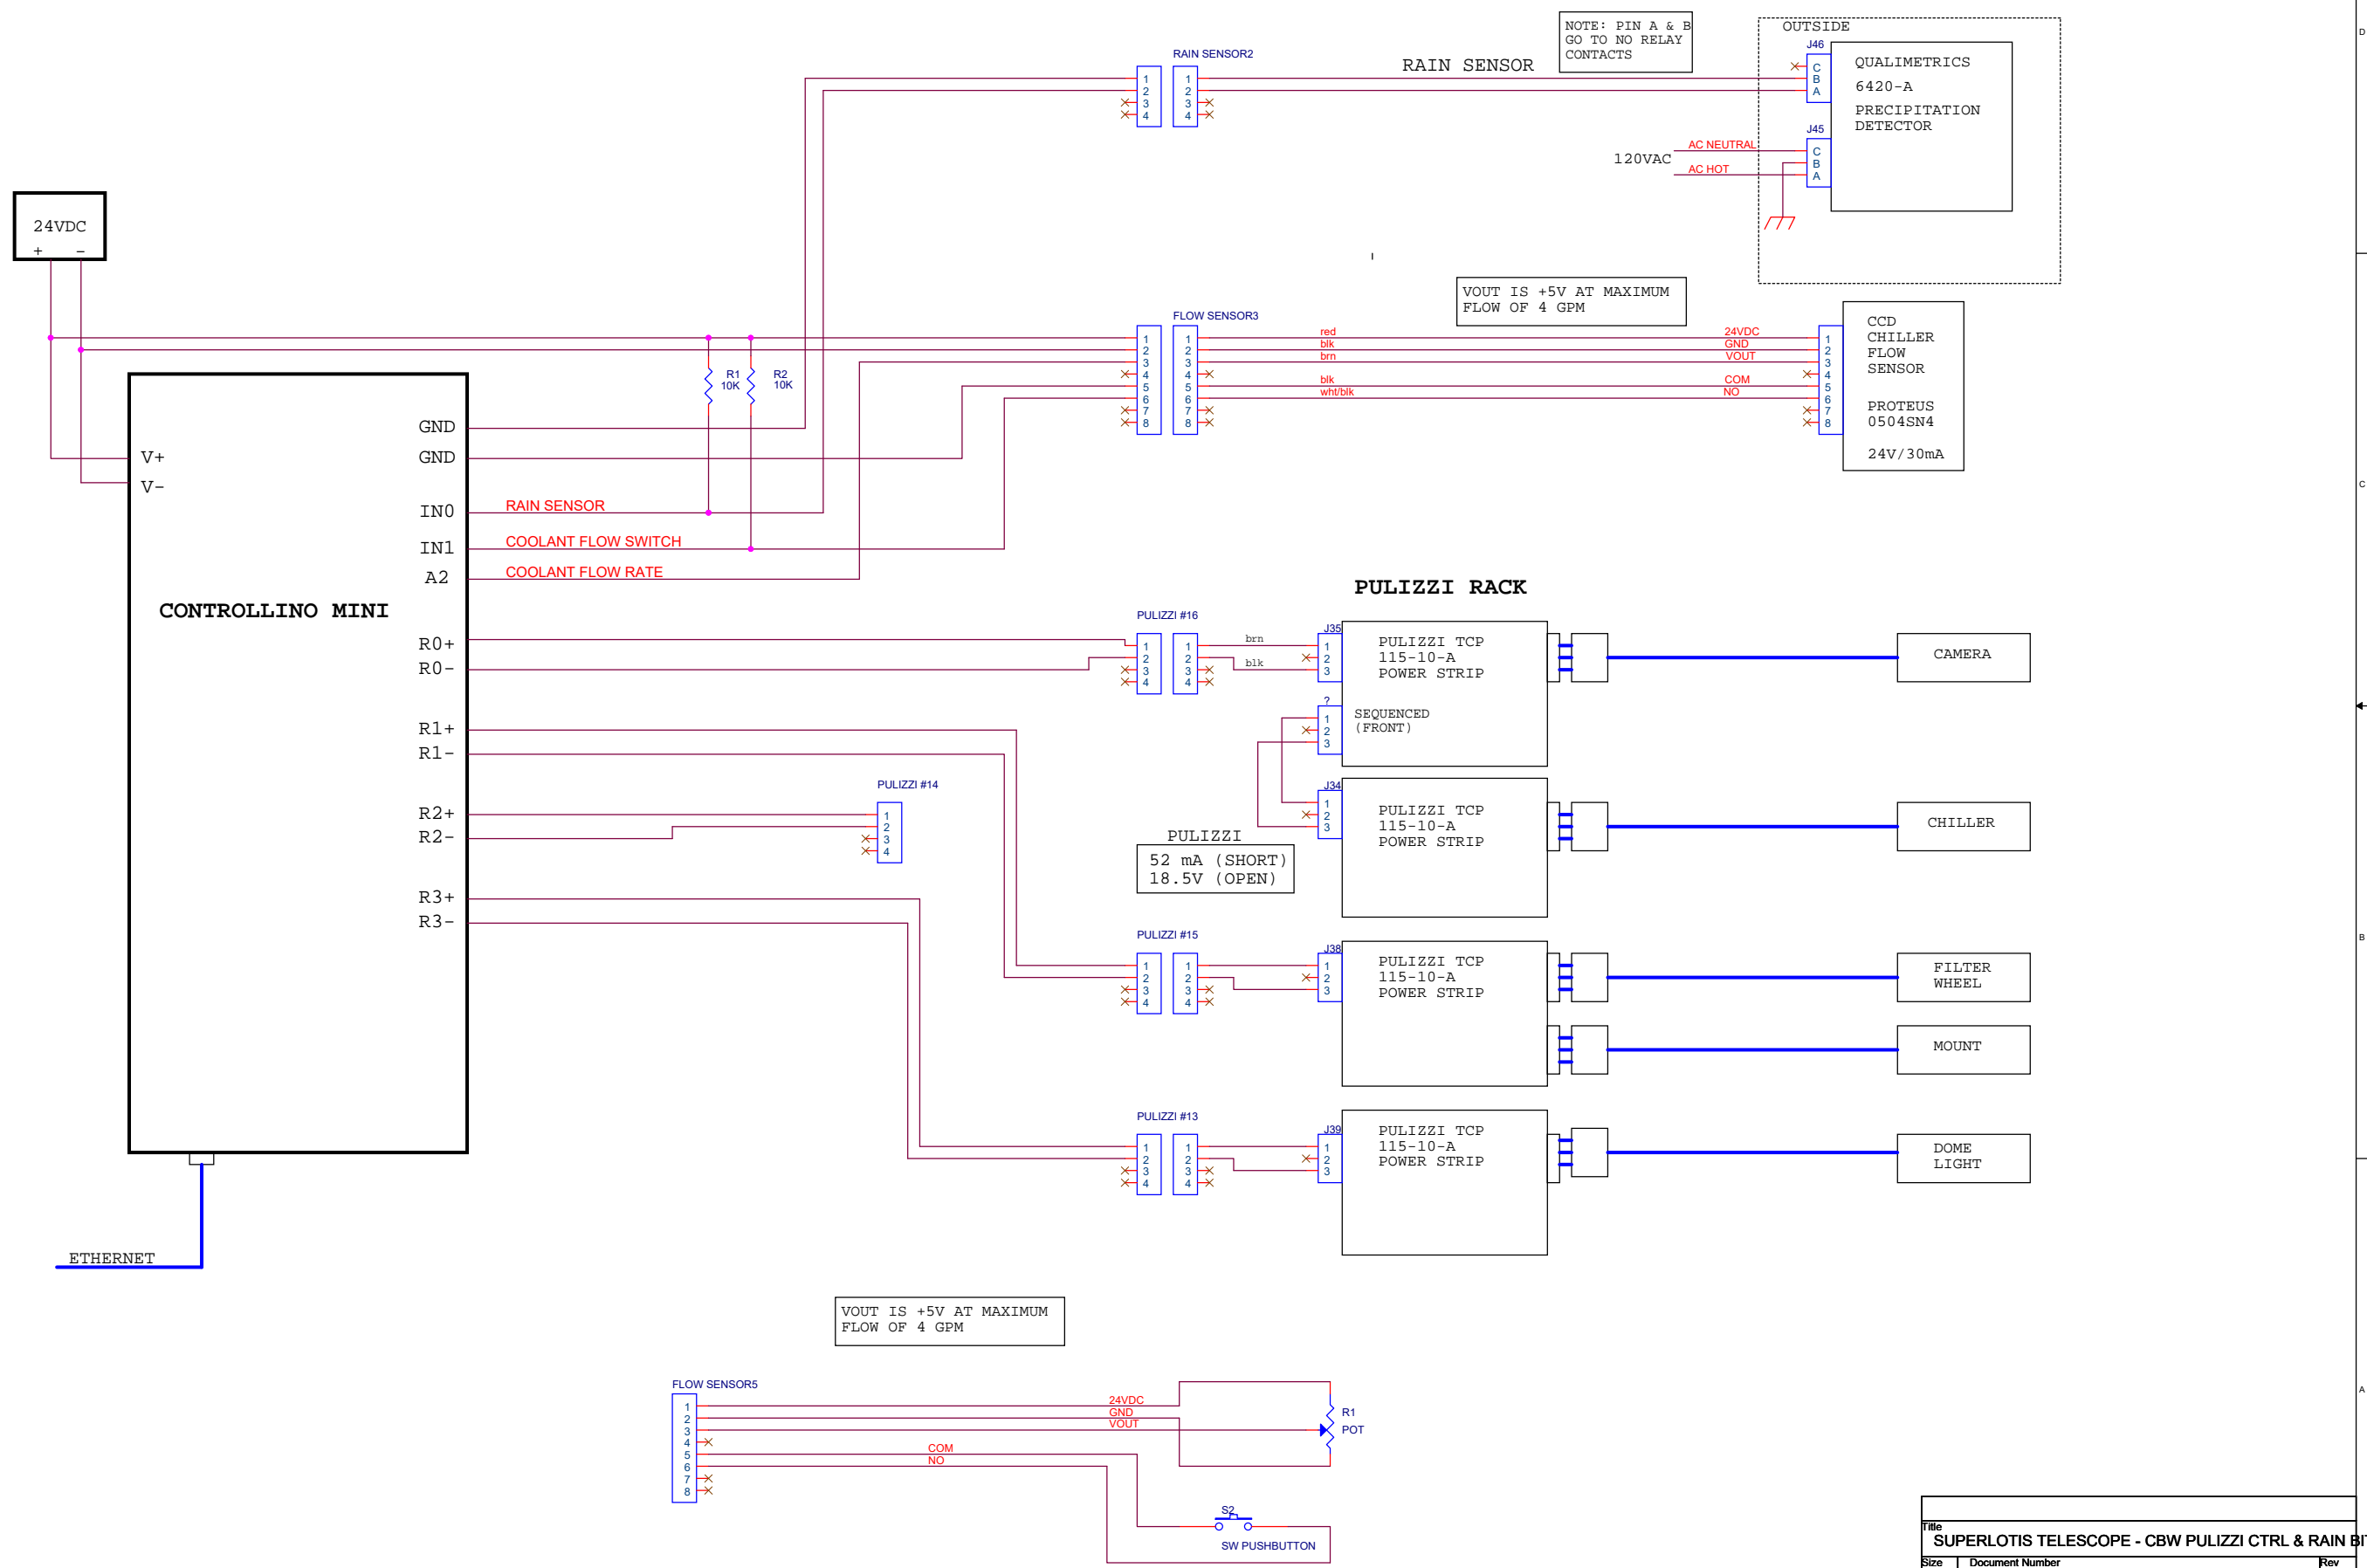

KITT PEAK SUPERLOTIS TELESCOPE		
Title RAIN DETECTOR DC INJECTOR		
Size B	Document Number <Doc>	Rev A
Date:	Tuesday, May 23, 2017	Sheet 1 of 1

Title		
SUPERLOTIS TELESCOPE - CBW PULIZZI CTRL & RAIN BIT		
Size	Document Number	Rev
C	<Doc>	A
Date:	Tuesday, May 23, 2017	Sheet 1 of 1

Title <Title>		
Size A	Document Number <Doc>	Rev A
Date:	Monday, April 03, 2017	Sheet 1 of 1