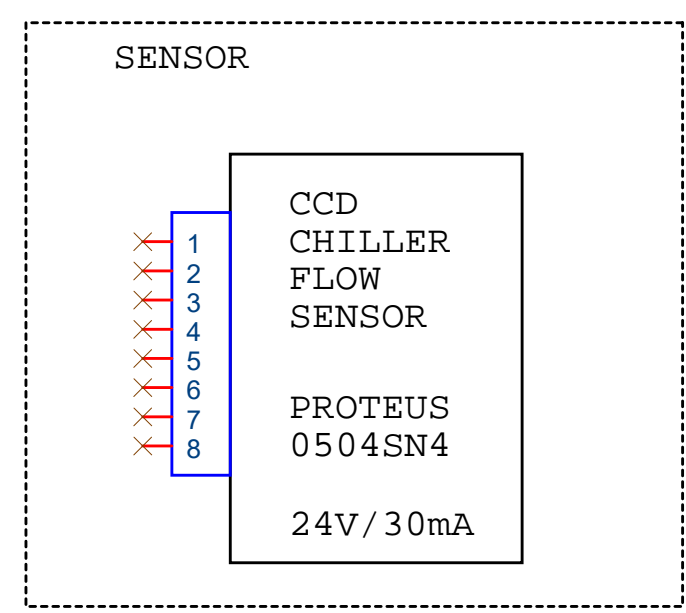

KITT PEAK SUPERLOTIS TELESCOPE		
Title RAIN DETECTOR DC INJECTOR		
Size B	Document Number <Doc>	Rev A
Date:	Tuesday, May 23, 2017	Sheet 1 of 1

Title		
SUPERLOTIS TELESCOPE - CBW PULIZZI CTRL & RAIN BIT		
Size	Document Number	Rev
C	<Doc>	A
Date:	Tuesday, May 23, 2017	Sheet 1 of 1