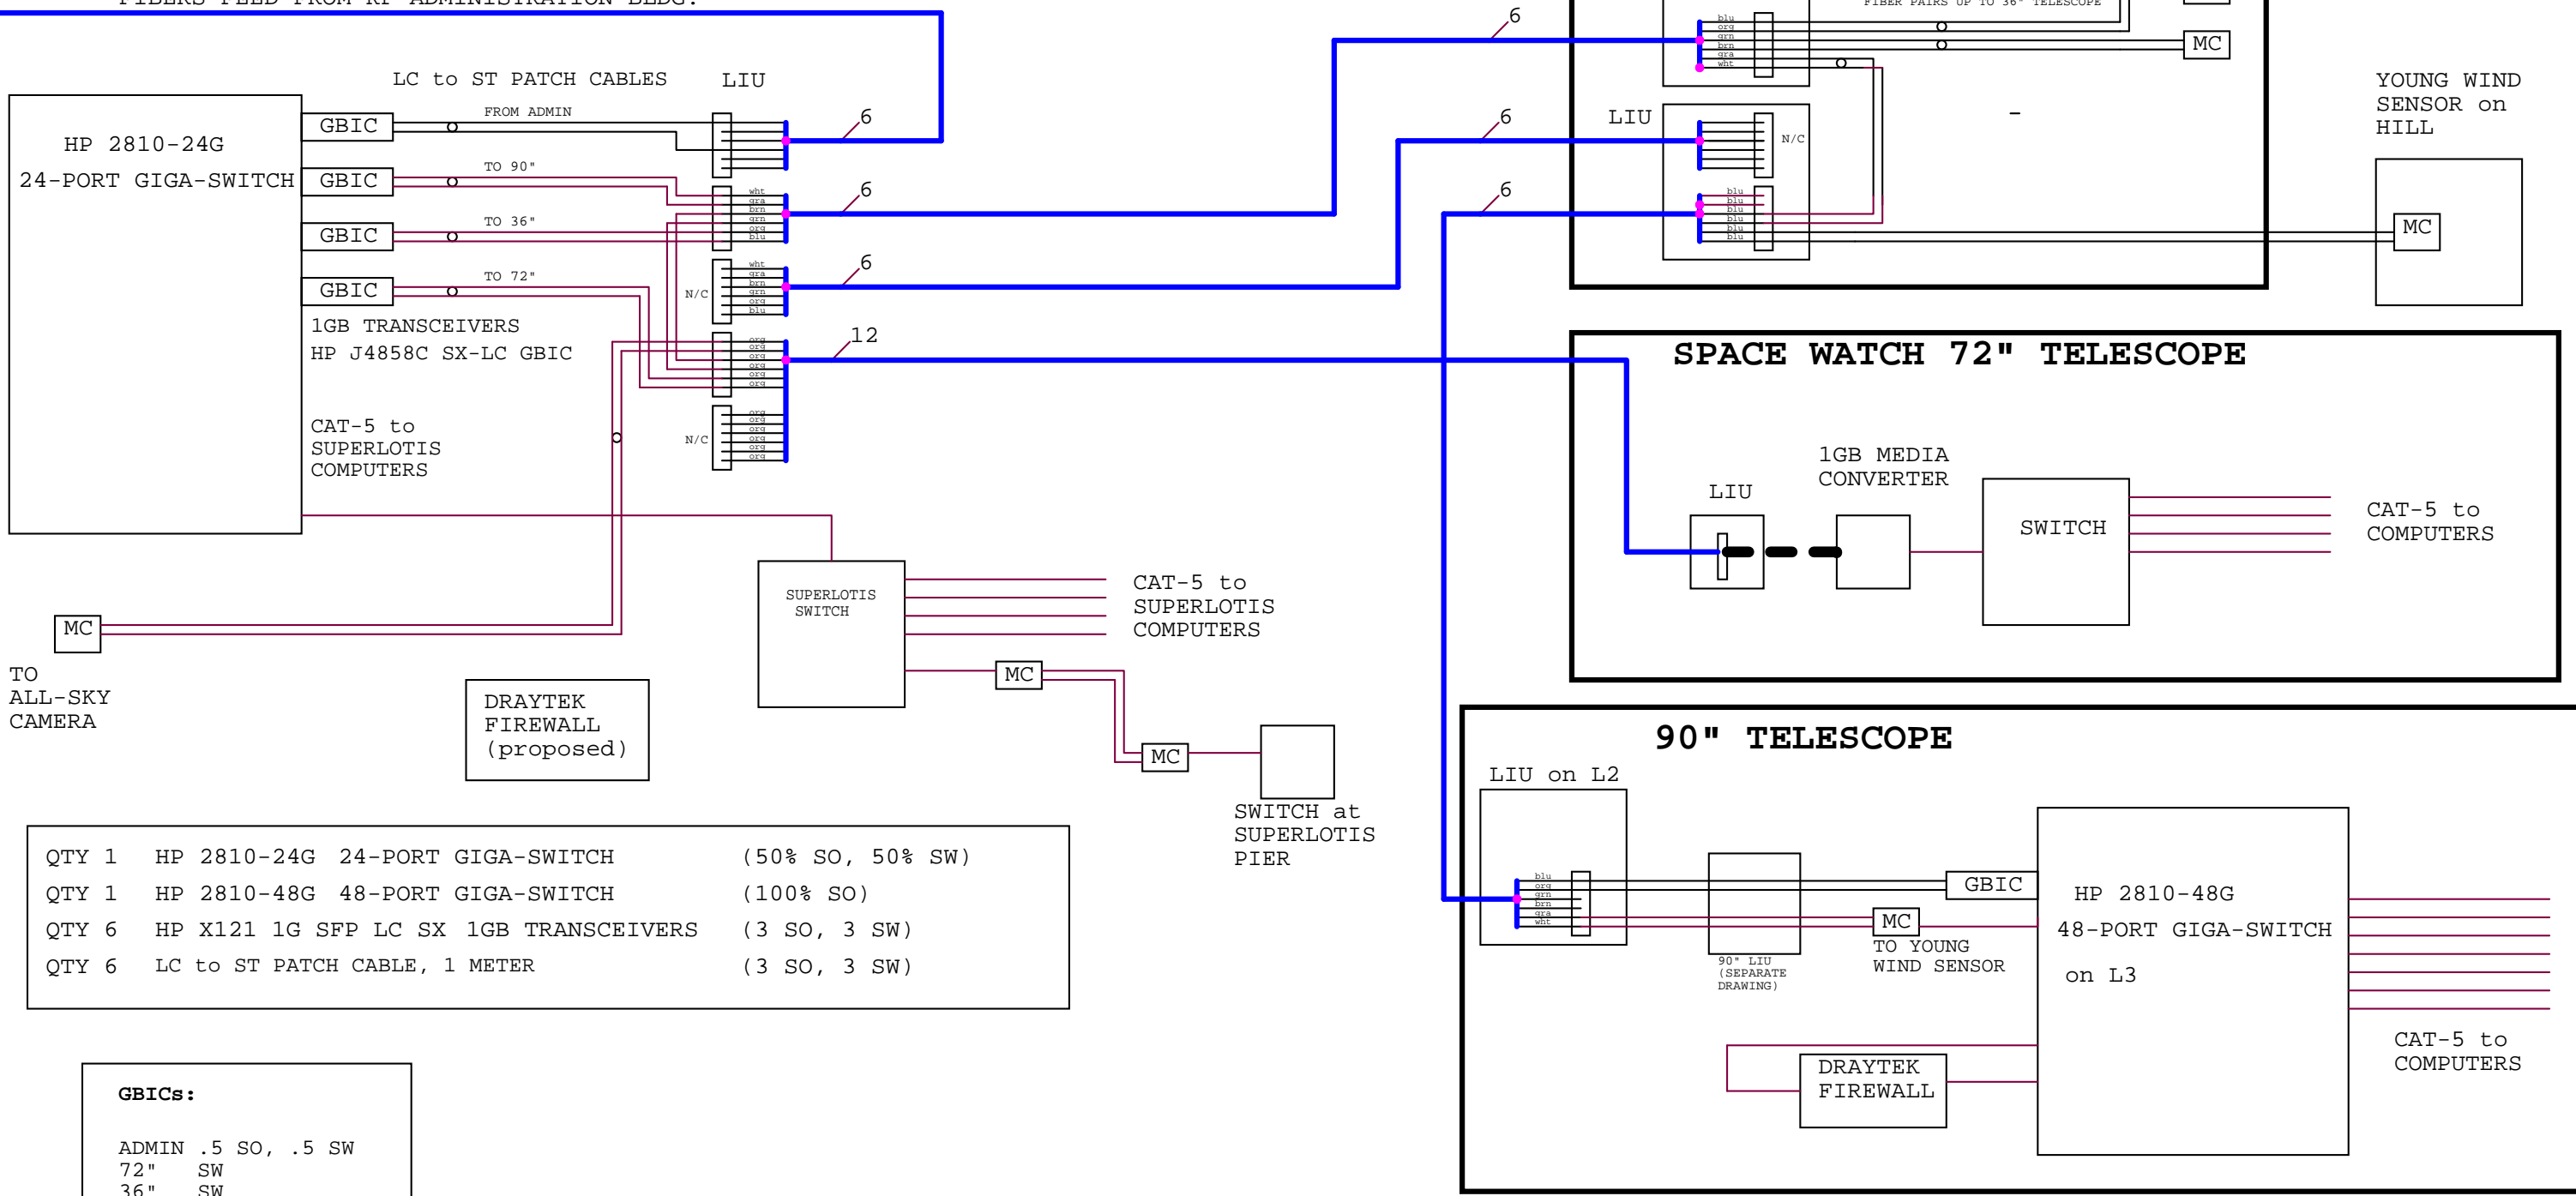

# BET at SUPERLOTIS TELESCOPE

FIBERS FEED FROM KP ADMINISTRATION BLDG.

QTY 1	HP 2810-24G	24-PORT GIGA-SWITCH	(50% SO, 50% SW)
QTY 1	HP 2810-48G	48-PORT GIGA-SWITCH	(100% SO)
QTY 6	HP X121 1G SFP LC SX	1GB TRANSCEIVERS	(3 SO, 3 SW)
QTY 6	LC to ST PATCH CABLE, 1 METER		(3 SO, 3 SW)

**GBICs:**

ADMIN	.5	SO, .5	SW
72"		SW	
36"		SW	
90"		SO	
@90"		SO	
SPARE	.5	SO, .5	SW

<b>STEWARD OBSERVATORY</b>		
Title <b>KITT PEAK NETWORK - SITE BLOCK</b>		
Size B	Document Number 21752	Rev A
Date:	Wednesday, February 01, 2017	Sheet 1 of 1