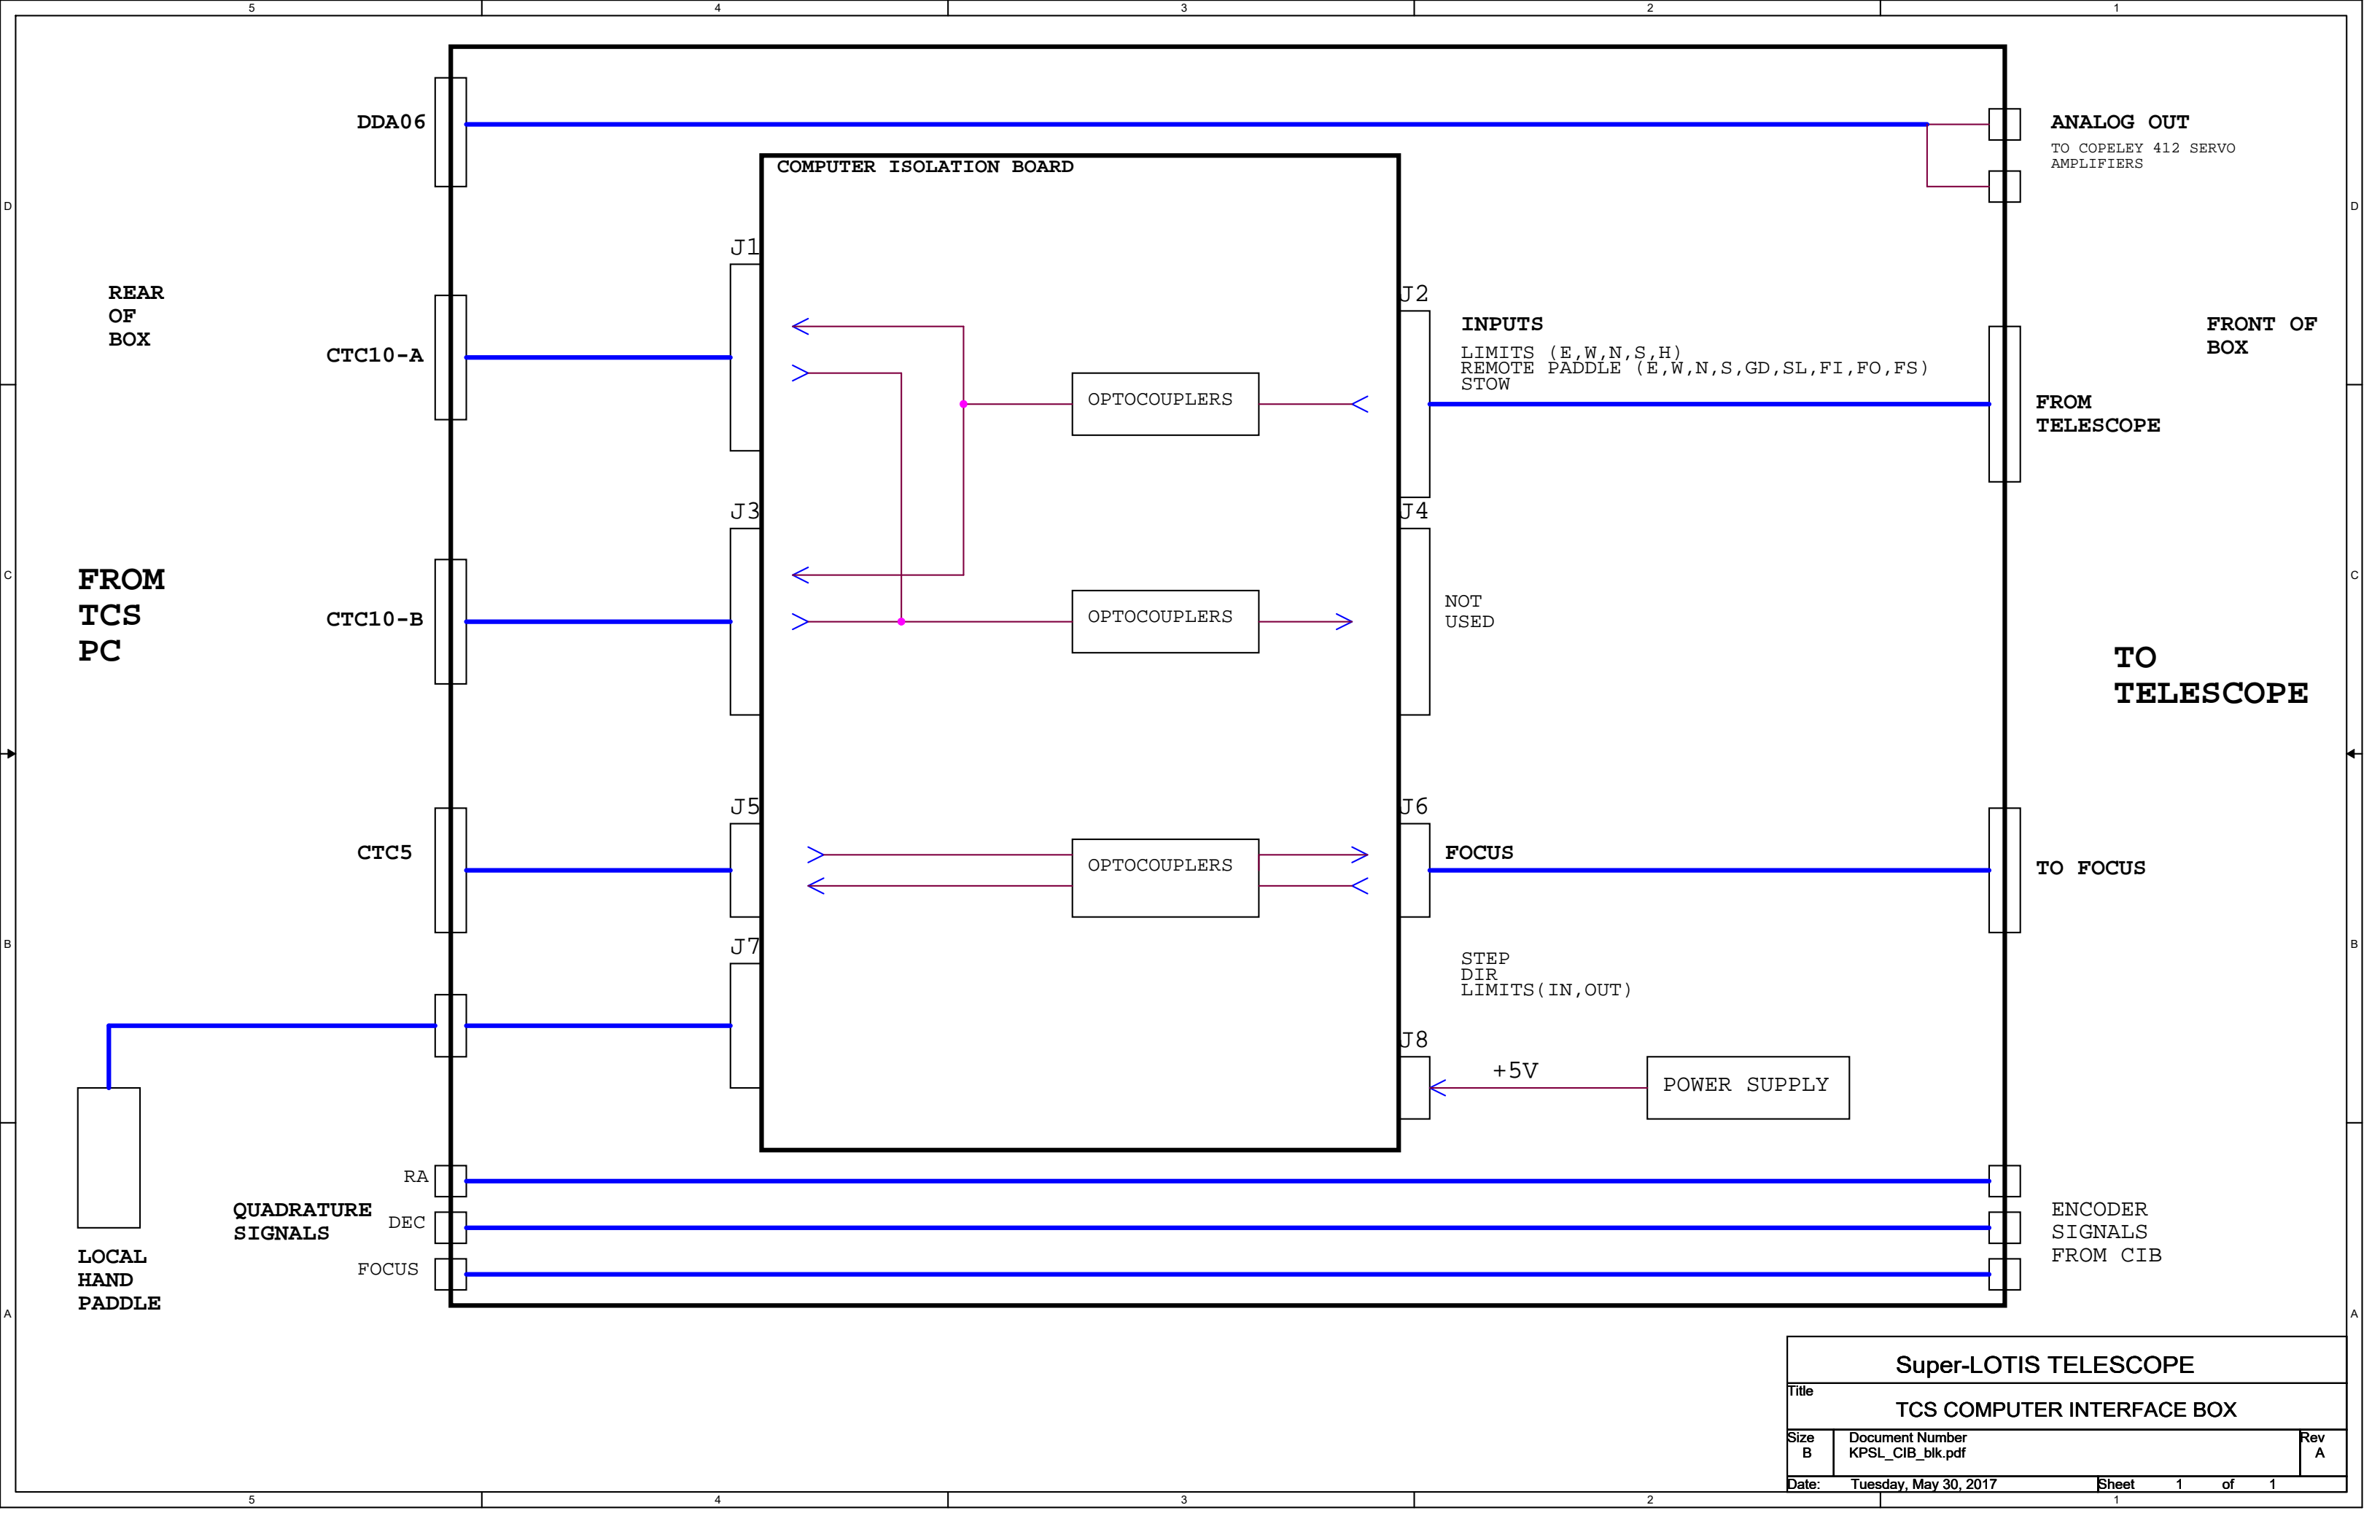

J3

DB37-FEMALE

FROM:  
CTC5 BOARD  
-STEPPER FOCUS

Title		
<Title>		
Size	Document Number	Rev
B	<Doc>	<Rev Code>
Date:	Tuesday, May 30, 2017	Sheet 1 of 1

REAR OF BOX

TCS PC

B

A

TO COPELEY 512 AMPLIFIERS

FROM/TO TELESCOPE

STEPPER DRIVE SIGNALS (FOR STEPPER BASED SCOPES)

TO SLIDING ROOF CONTROL

TO SECONDARY RING

FROM ENCODERS

LOCATED IN CONTROL ROOM BOX NEAR TCS COMPUTER

<b>Super-LOTIS TELESCOPE</b>		
<b>Title</b> TCS BUFFER BOARD & BOX		
<b>Size</b> B	<b>Document Number</b> KPSL_buffer_box_block.pdf	<b>Rev</b> A
<b>Date:</b> Tuesday, May 30, 2017	<b>Sheet</b> 1 of 1	

<b>Super-LOTIS TELESCOPE</b>		
Title <b>TCS COMPUTER INTERFACE BOX</b>		
Size B	Document Number KPSL_CIB_blk.pdf	Rev A
Date:	Tuesday, May 30, 2017	Sheet 1 of 1