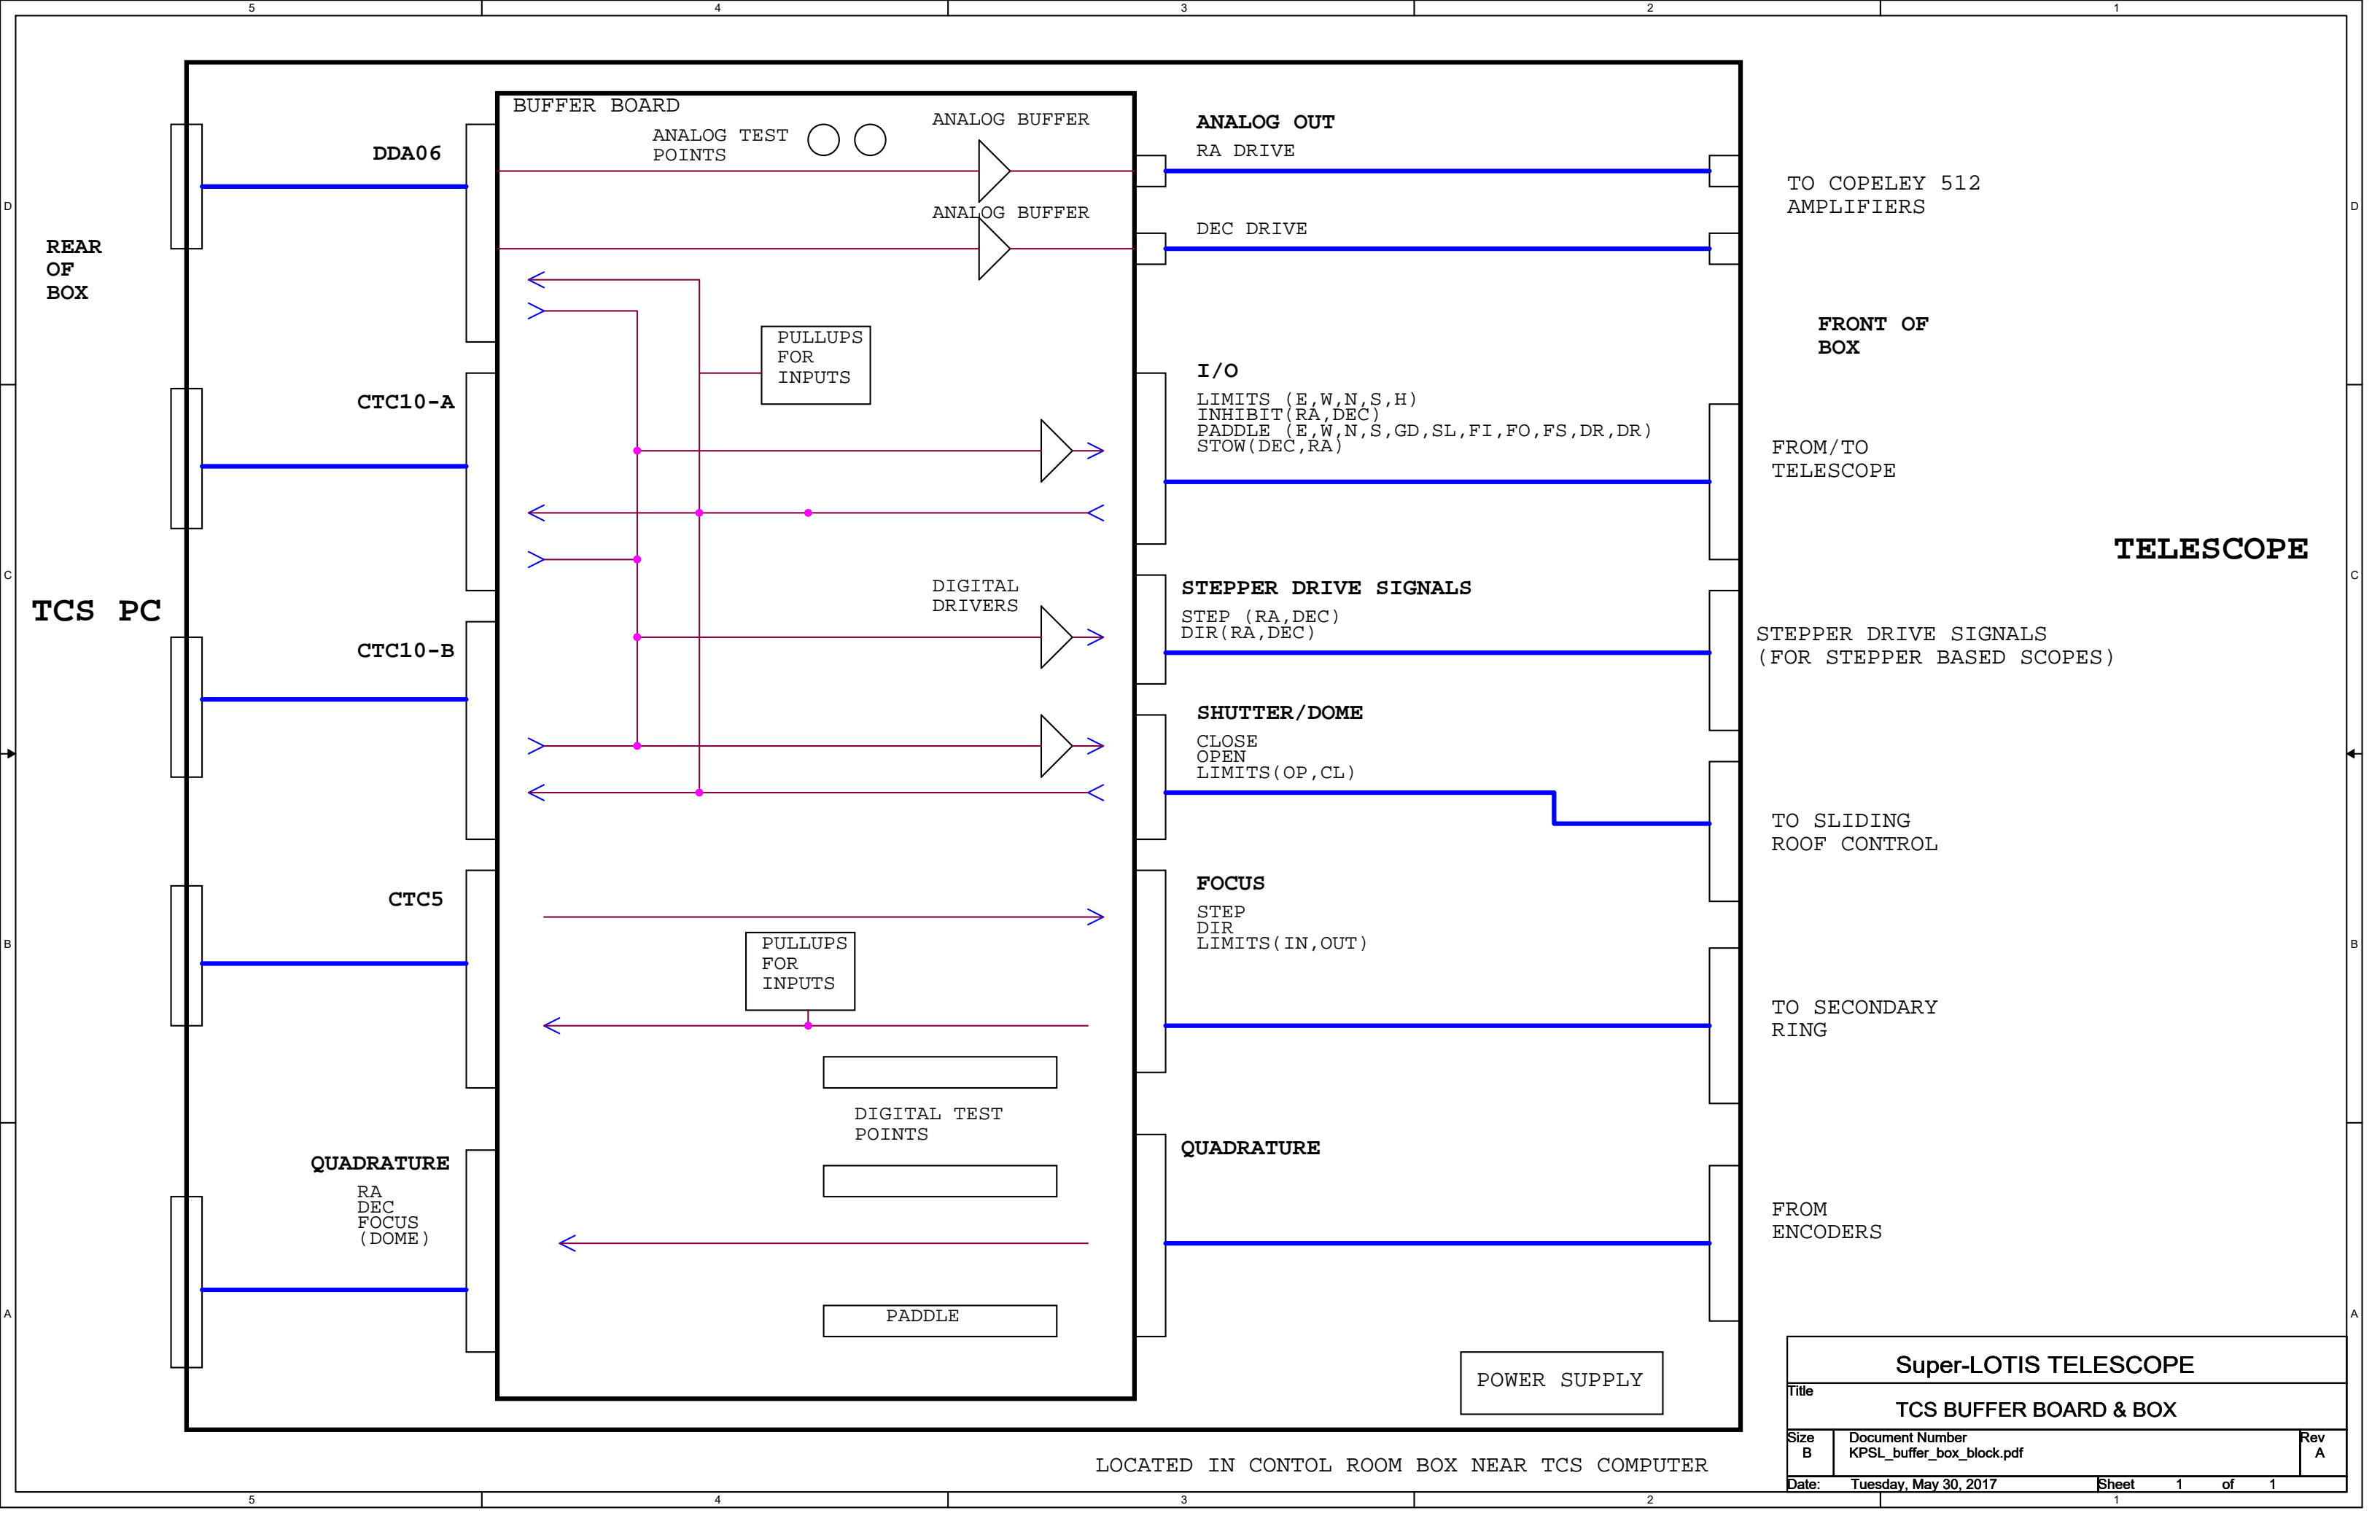

J3

DB37-FEMALE

FROM:  
CTC5 BOARD  
-STEPPER FOCUS

Title		
<Title>		
Size	Document Number	Rev
B	<Doc>	<Rev Code>
Date:	Tuesday, May 30, 2017	Sheet 1 of 1

REAR OF BOX

TCS PC

B

A

TO COPELEY 512 AMPLIFIERS

FROM/TO TELESCOPE

STEPPER DRIVE SIGNALS (FOR STEPPER BASED SCOPES)

TO SLIDING ROOF CONTROL

TO SECONDARY RING

FROM ENCODERS

LOCATED IN CONTROL ROOM BOX NEAR TCS COMPUTER

<b>Super-LOTIS TELESCOPE</b>		
<b>Title</b> TCS BUFFER BOARD & BOX		
<b>Size</b> B	<b>Document Number</b> KPSL_buffer_box_block.pdf	<b>Rev</b> A
<b>Date:</b> Tuesday, May 30, 2017	<b>Sheet</b> 1 of 1	

<b>Super-LOTIS TELESCOPE</b>		
Title <b>TCS COMPUTER INTERFACE BOX</b>		
Size B	Document Number KPSL_CIB_blk.pdf	Rev A
Date:	Tuesday, May 30, 2017	Sheet 1 of 1