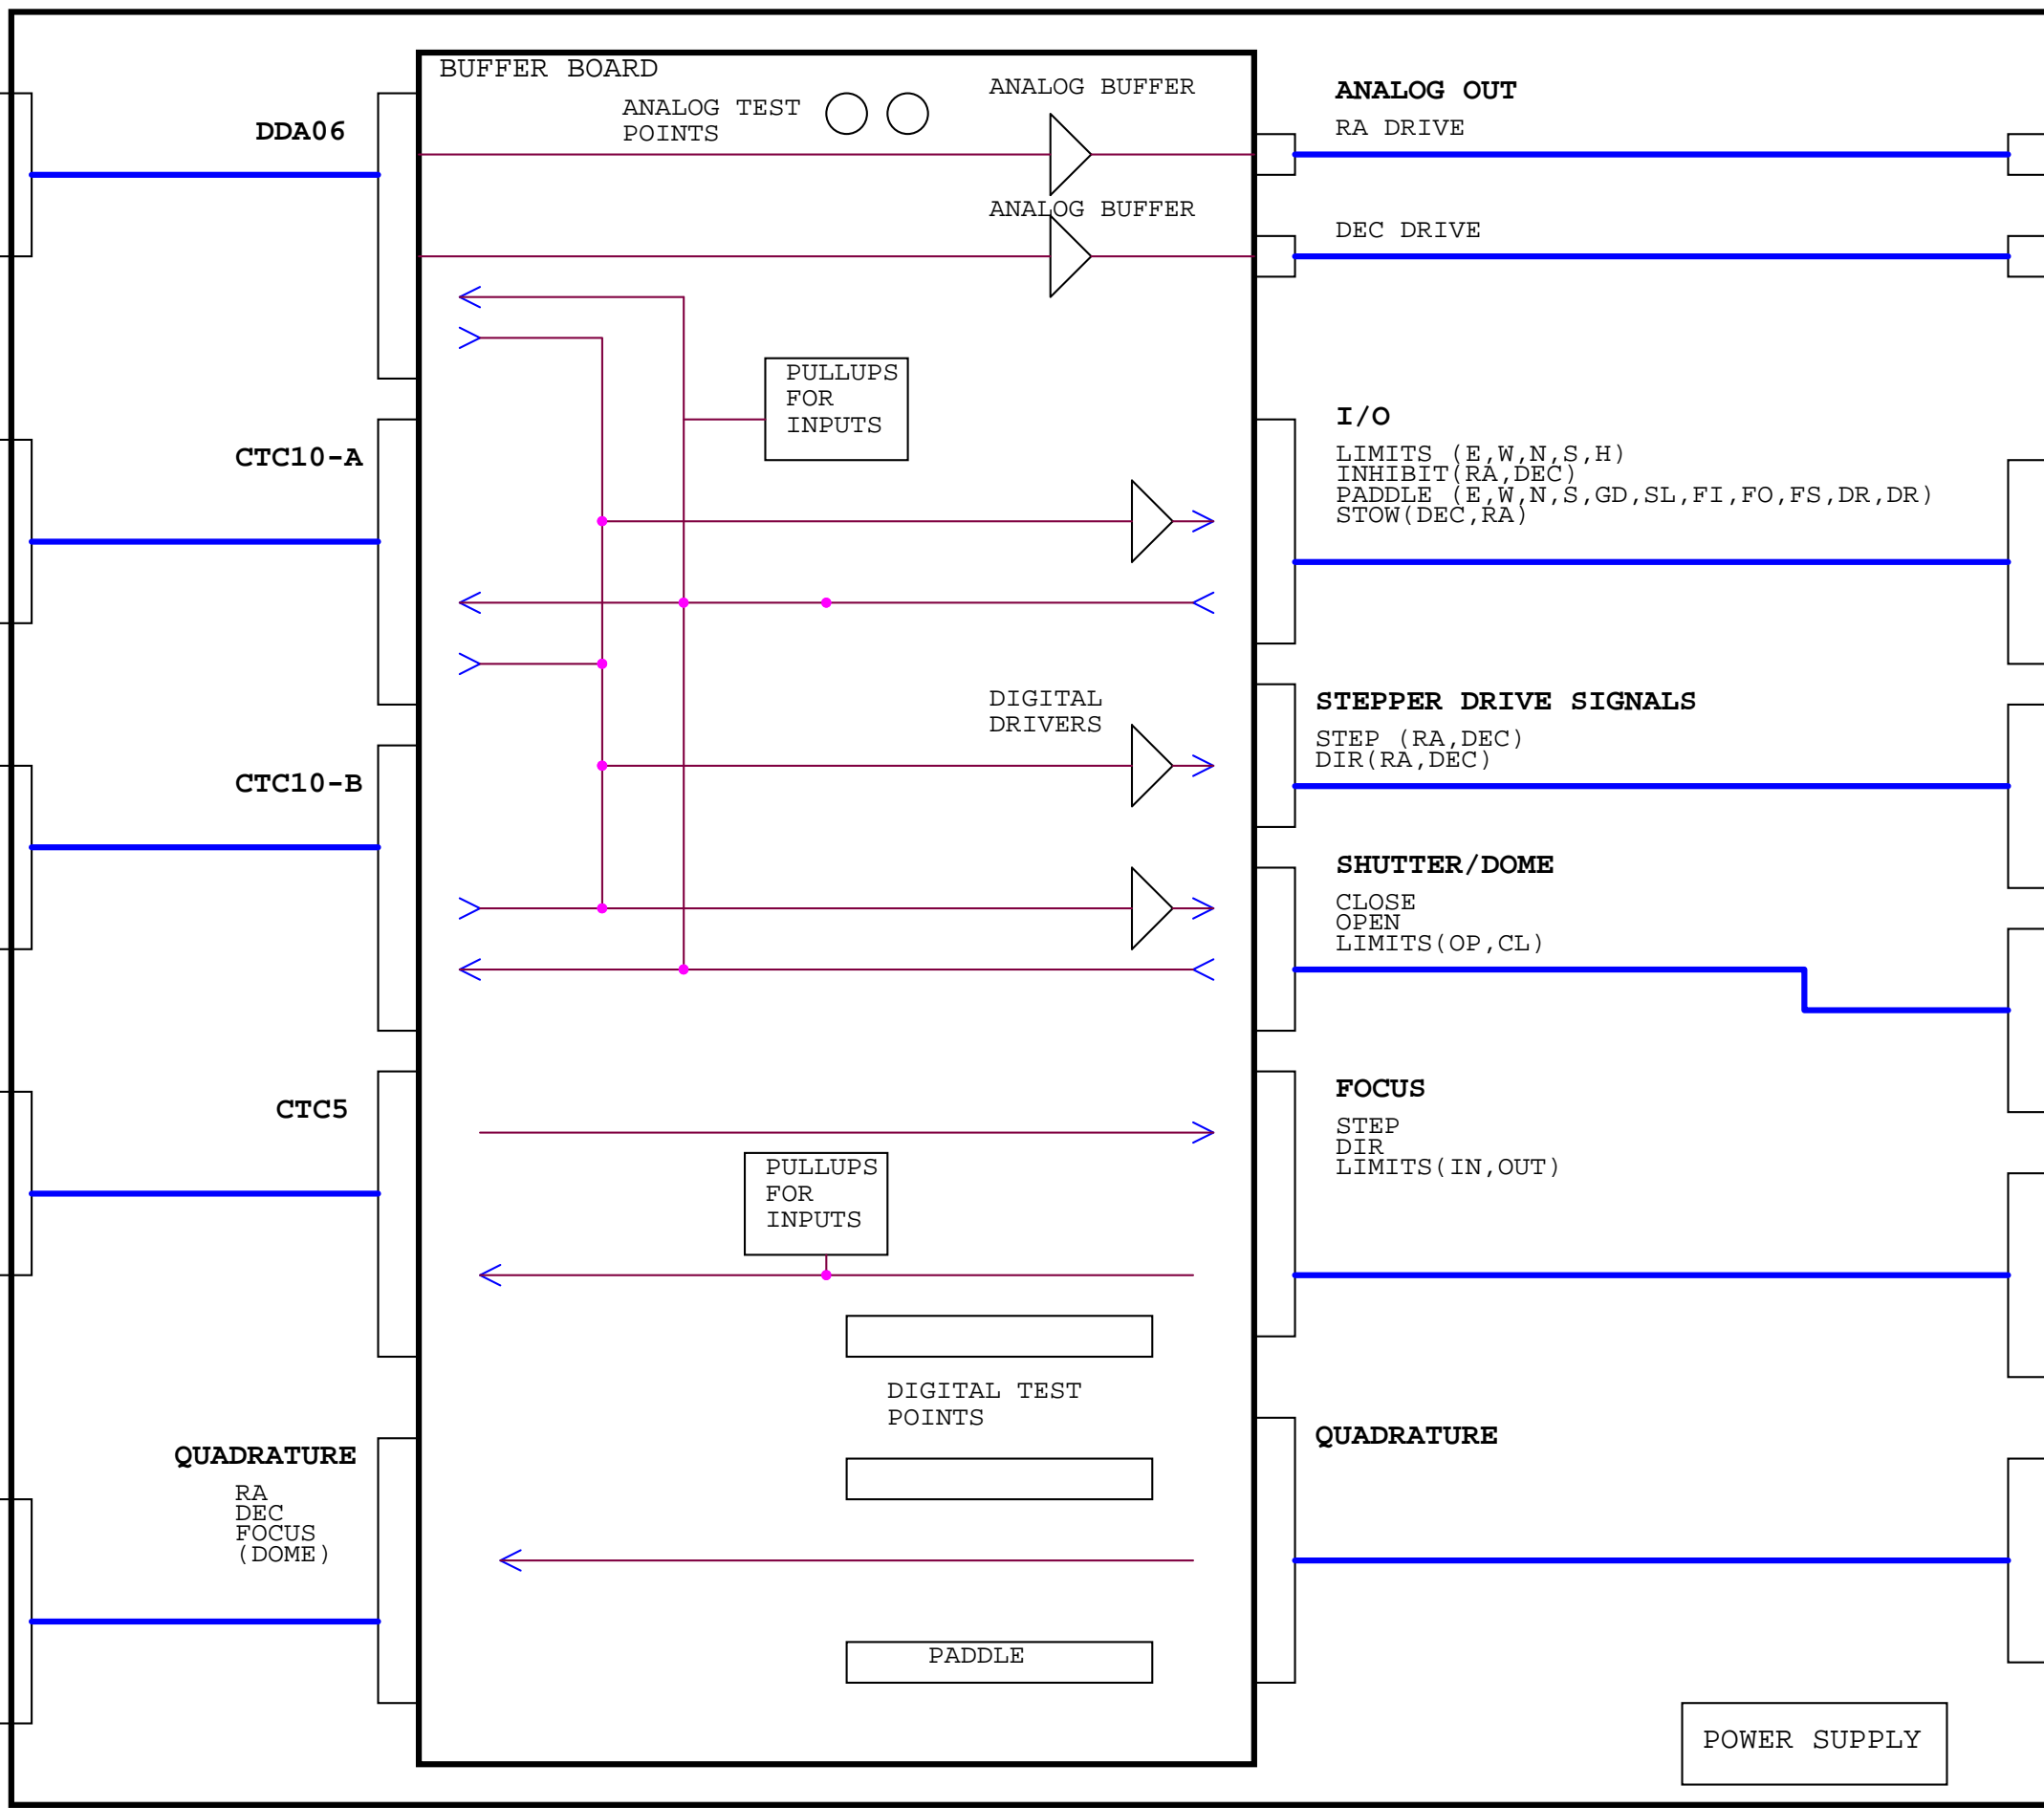

J3

DB37-FEMALE

FROM:  
CTC5 BOARD  
-STEPPER FOCUS

Title		
<Title>		
Size	Document Number	Rev
B	<Doc>	<Rev Code>
Date:	Tuesday, May 30, 2017	Sheet 1 of 1

REAR OF BOX

TCS PC

B

A

TO COPELEY 512 AMPLIFIERS

FROM/TO TELESCOPE

STEPPER DRIVE SIGNALS (FOR STEPPER BASED SCOPES)

TO SLIDING ROOF CONTROL

TO SECONDARY RING

FROM ENCODERS

LOCATED IN CONTROL ROOM BOX NEAR TCS COMPUTER

<b>Super-LOTIS TELESCOPE</b>		
<b>Title</b> TCS BUFFER BOARD & BOX		
<b>Size</b> B	<b>Document Number</b> KPSL_buffer_box_block.pdf	<b>Rev</b> A
<b>Date:</b> Tuesday, May 30, 2017	<b>Sheet</b> 1 of 1	

<b>Super-LOTIS TELESCOPE</b>		
Title <b>TCS COMPUTER INTERFACE BOX</b>		
Size B	Document Number KPSL_CIB_blk.pdf	Rev A
Date:	Tuesday, May 30, 2017	Sheet 1 of 1