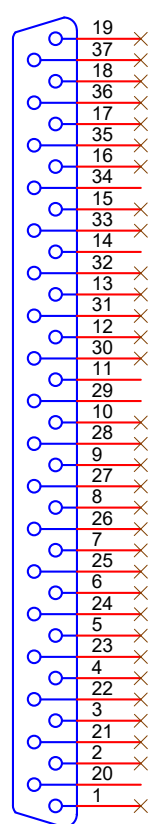

J3

DB37-FEMALE

FROM:  
CTC5 BOARD  
-STEPPER FOCUS

Title		
<Title>		
Size	Document Number	Rev
B	<Doc>	<Rev Code>
Date:	Tuesday, May 30, 2017	Sheet 1 of 1

REAR OF BOX

TCS PC

B

A

TO COPELEY 512 AMPLIFIERS

FROM/TO TELESCOPE

STEPPER DRIVE SIGNALS (FOR STEPPER BASED SCOPES)

TO SLIDING ROOF CONTROL

TO SECONDARY RING

FROM ENCODERS

LOCATED IN CONTROL ROOM BOX NEAR TCS COMPUTER

<b>Super-LOTIS TELESCOPE</b>		
<b>Title</b> TCS BUFFER BOARD & BOX		
<b>Size</b> B	<b>Document Number</b> KPSL_buffer_box_block.pdf	<b>Rev</b> A
<b>Date:</b> Tuesday, May 30, 2017	<b>Sheet</b> 1 of 1	

<b>Super-LOTIS TELESCOPE</b>		
Title <b>TCS COMPUTER INTERFACE BOX</b>		
Size B	Document Number KPSL_CIB_blk.pdf	Rev A
Date:	Tuesday, May 30, 2017	Sheet 1 of 1