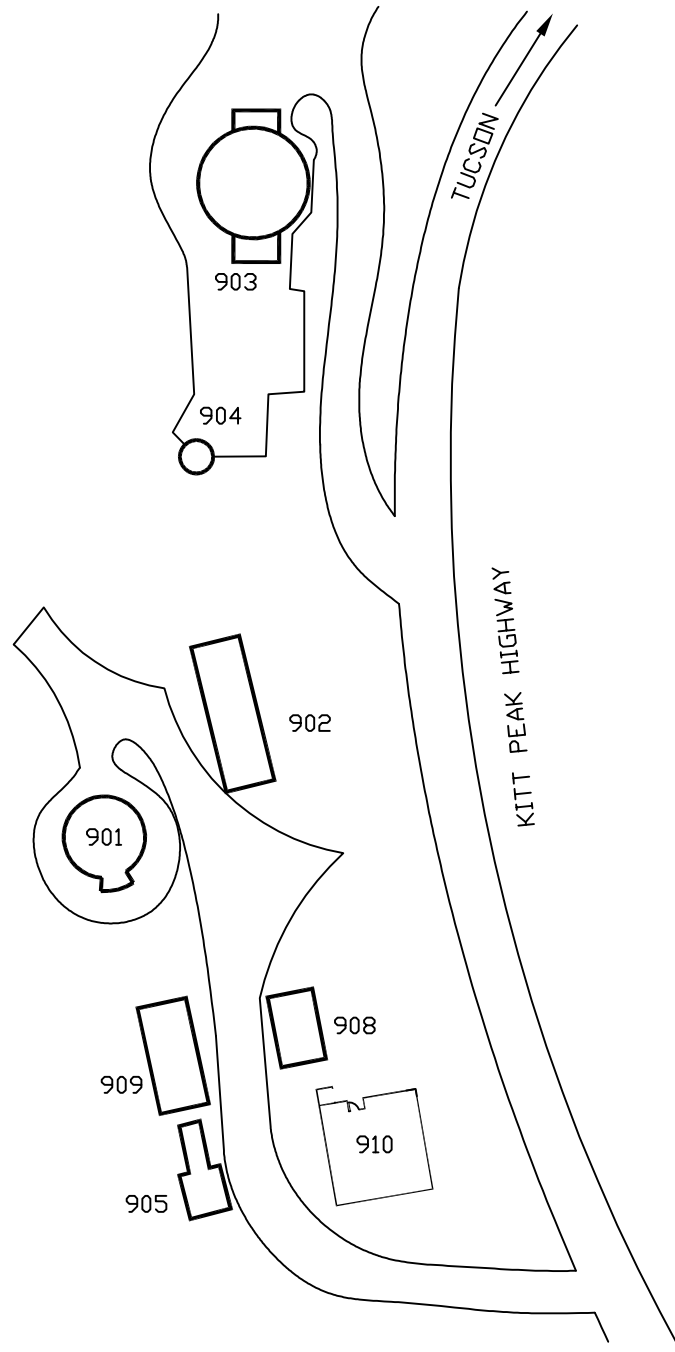

900-999

SCALE
NTS

11-15-01

STEWARD OBSERVATORY
KIT PEAK STATION

x

UNIVERSITY OF ARIZONA
REAL ESTATE ADMINISTRATION