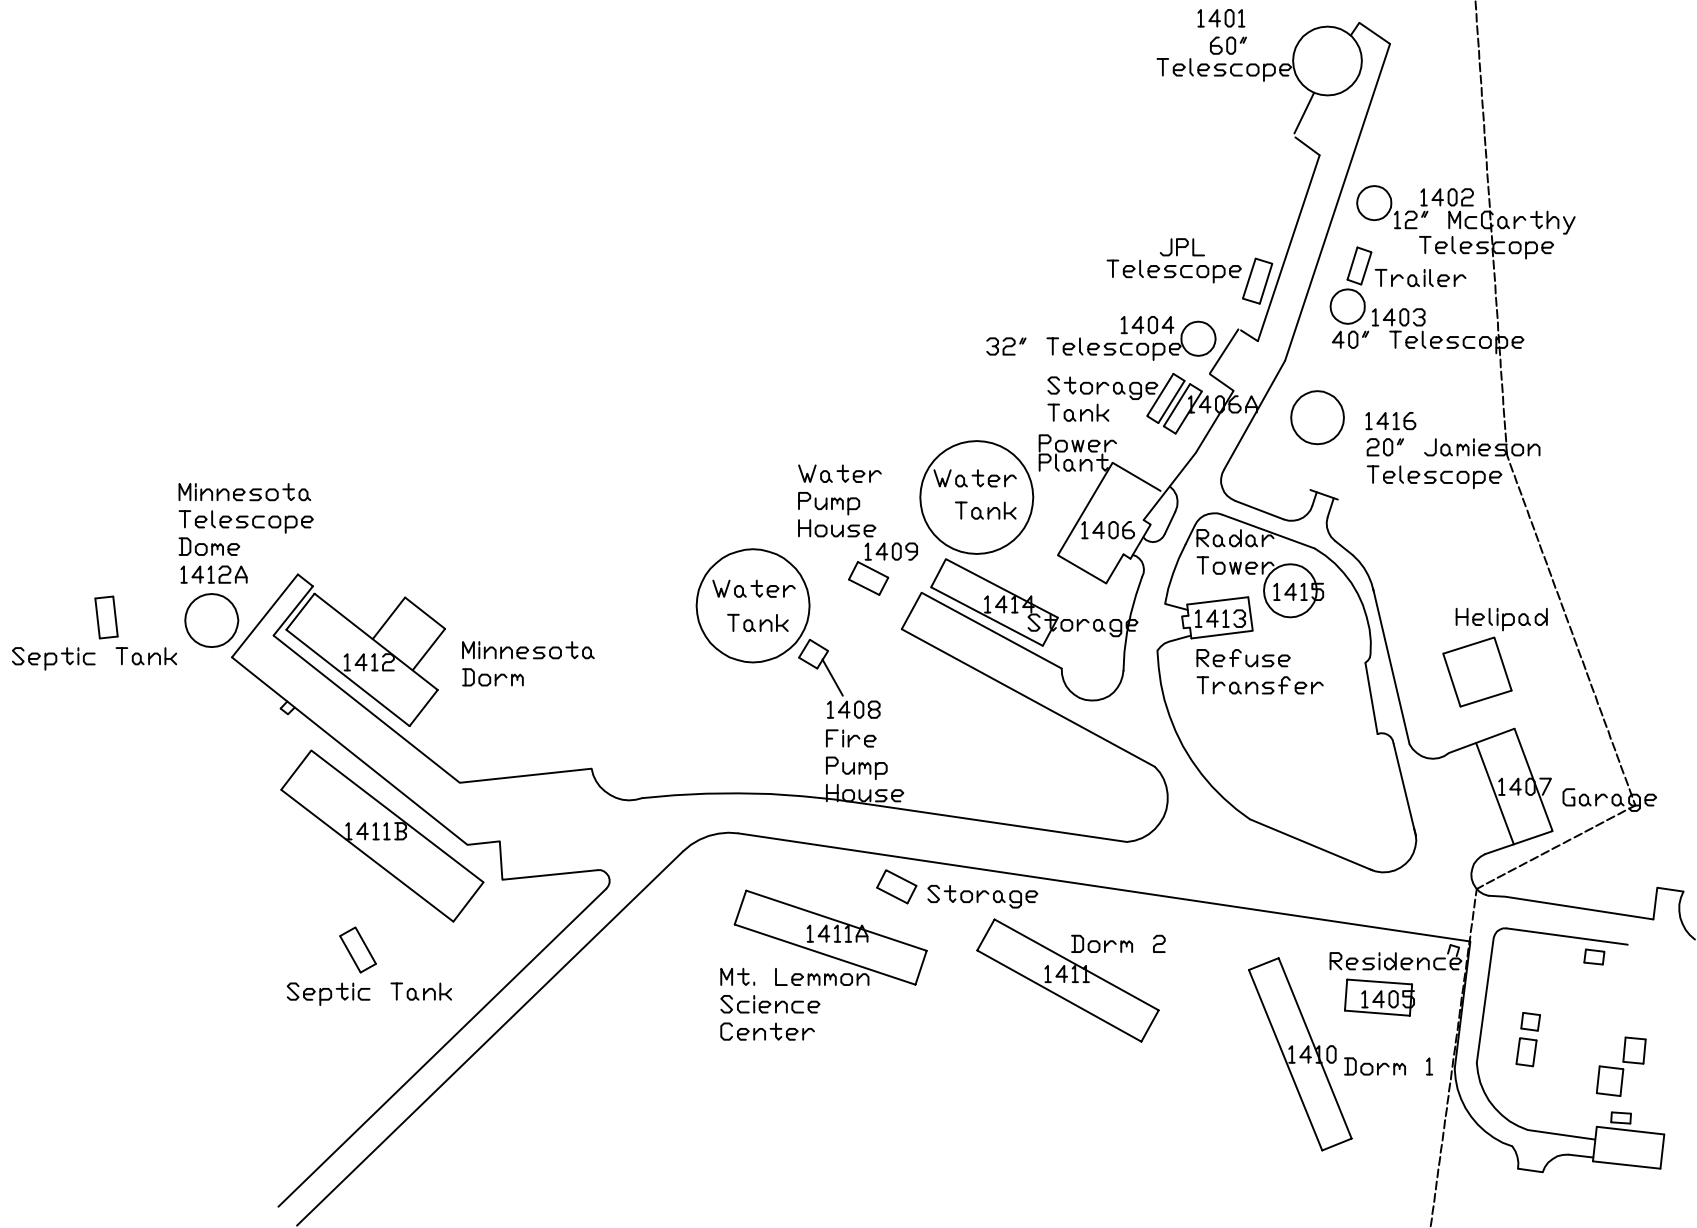

1400

SCALE
NTS

04-01-08

**MOUNT LEMMON
INFRARED OBSERVATORY**

UNIVERSITY OF ARIZONA
REAL ESTATE ADMINISTRATION