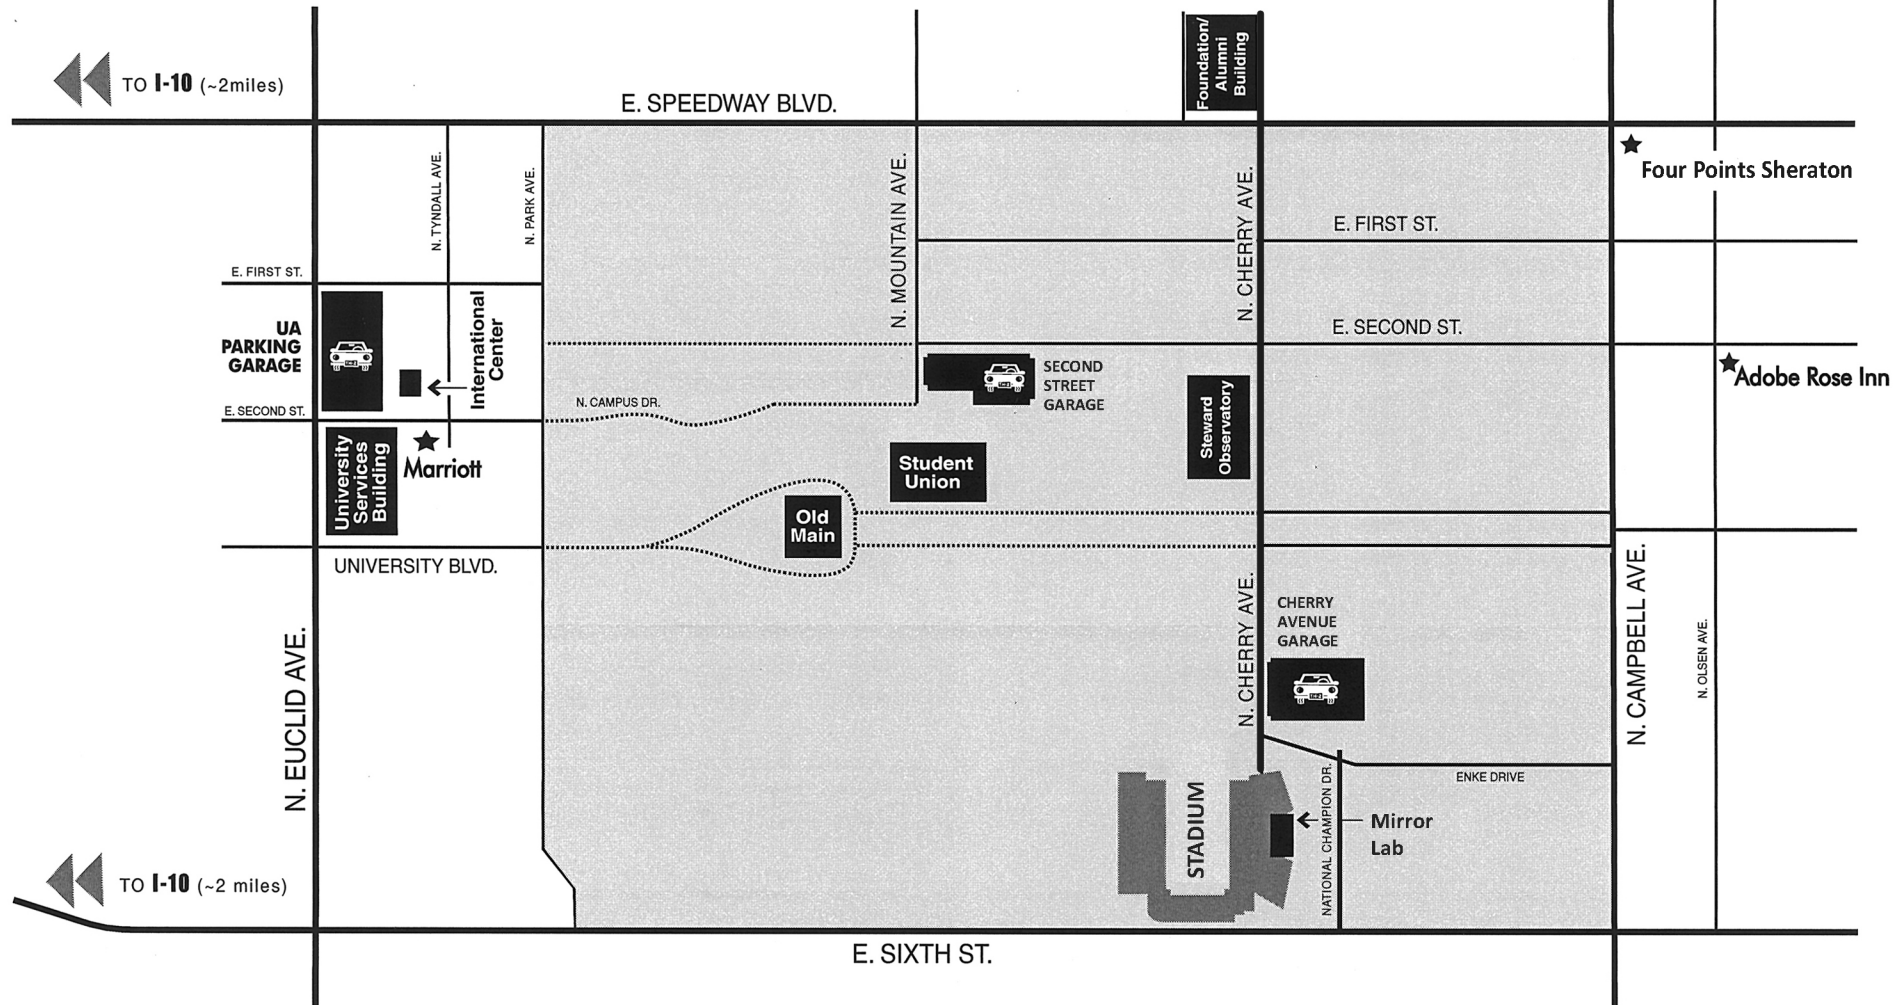

THE UNIVERSITY OF ARIZONA®

TO I-10 (~2 miles)

TO I-10 (~2 miles)

UA FACILITIES

Steward Observatory	933 N. Cherry Ave.	621-6524
Mirror Lab	527 National Champion Dr.	621-1022
University Services Building	888 N. Euclid Ave.	
Foundation/Alumni Building	1111 N. Cherry Ave.	
International Center	915 N. Tyndall Ave.	

LODGING

Adobe Rose Inn	940 N. Olsen Ave.	318-4644
Marriott University	880 E. 2nd St.	792-4100
Arizona Inn	2200 E. Elm St.	325-1541
Four Points Sheraton	1900 E. Speedway Blvd.	327-7341
.....	no through traffic	

TO TUCSON INTERNATIONAL AIRPORT (~7 miles)

KINO PKWY.