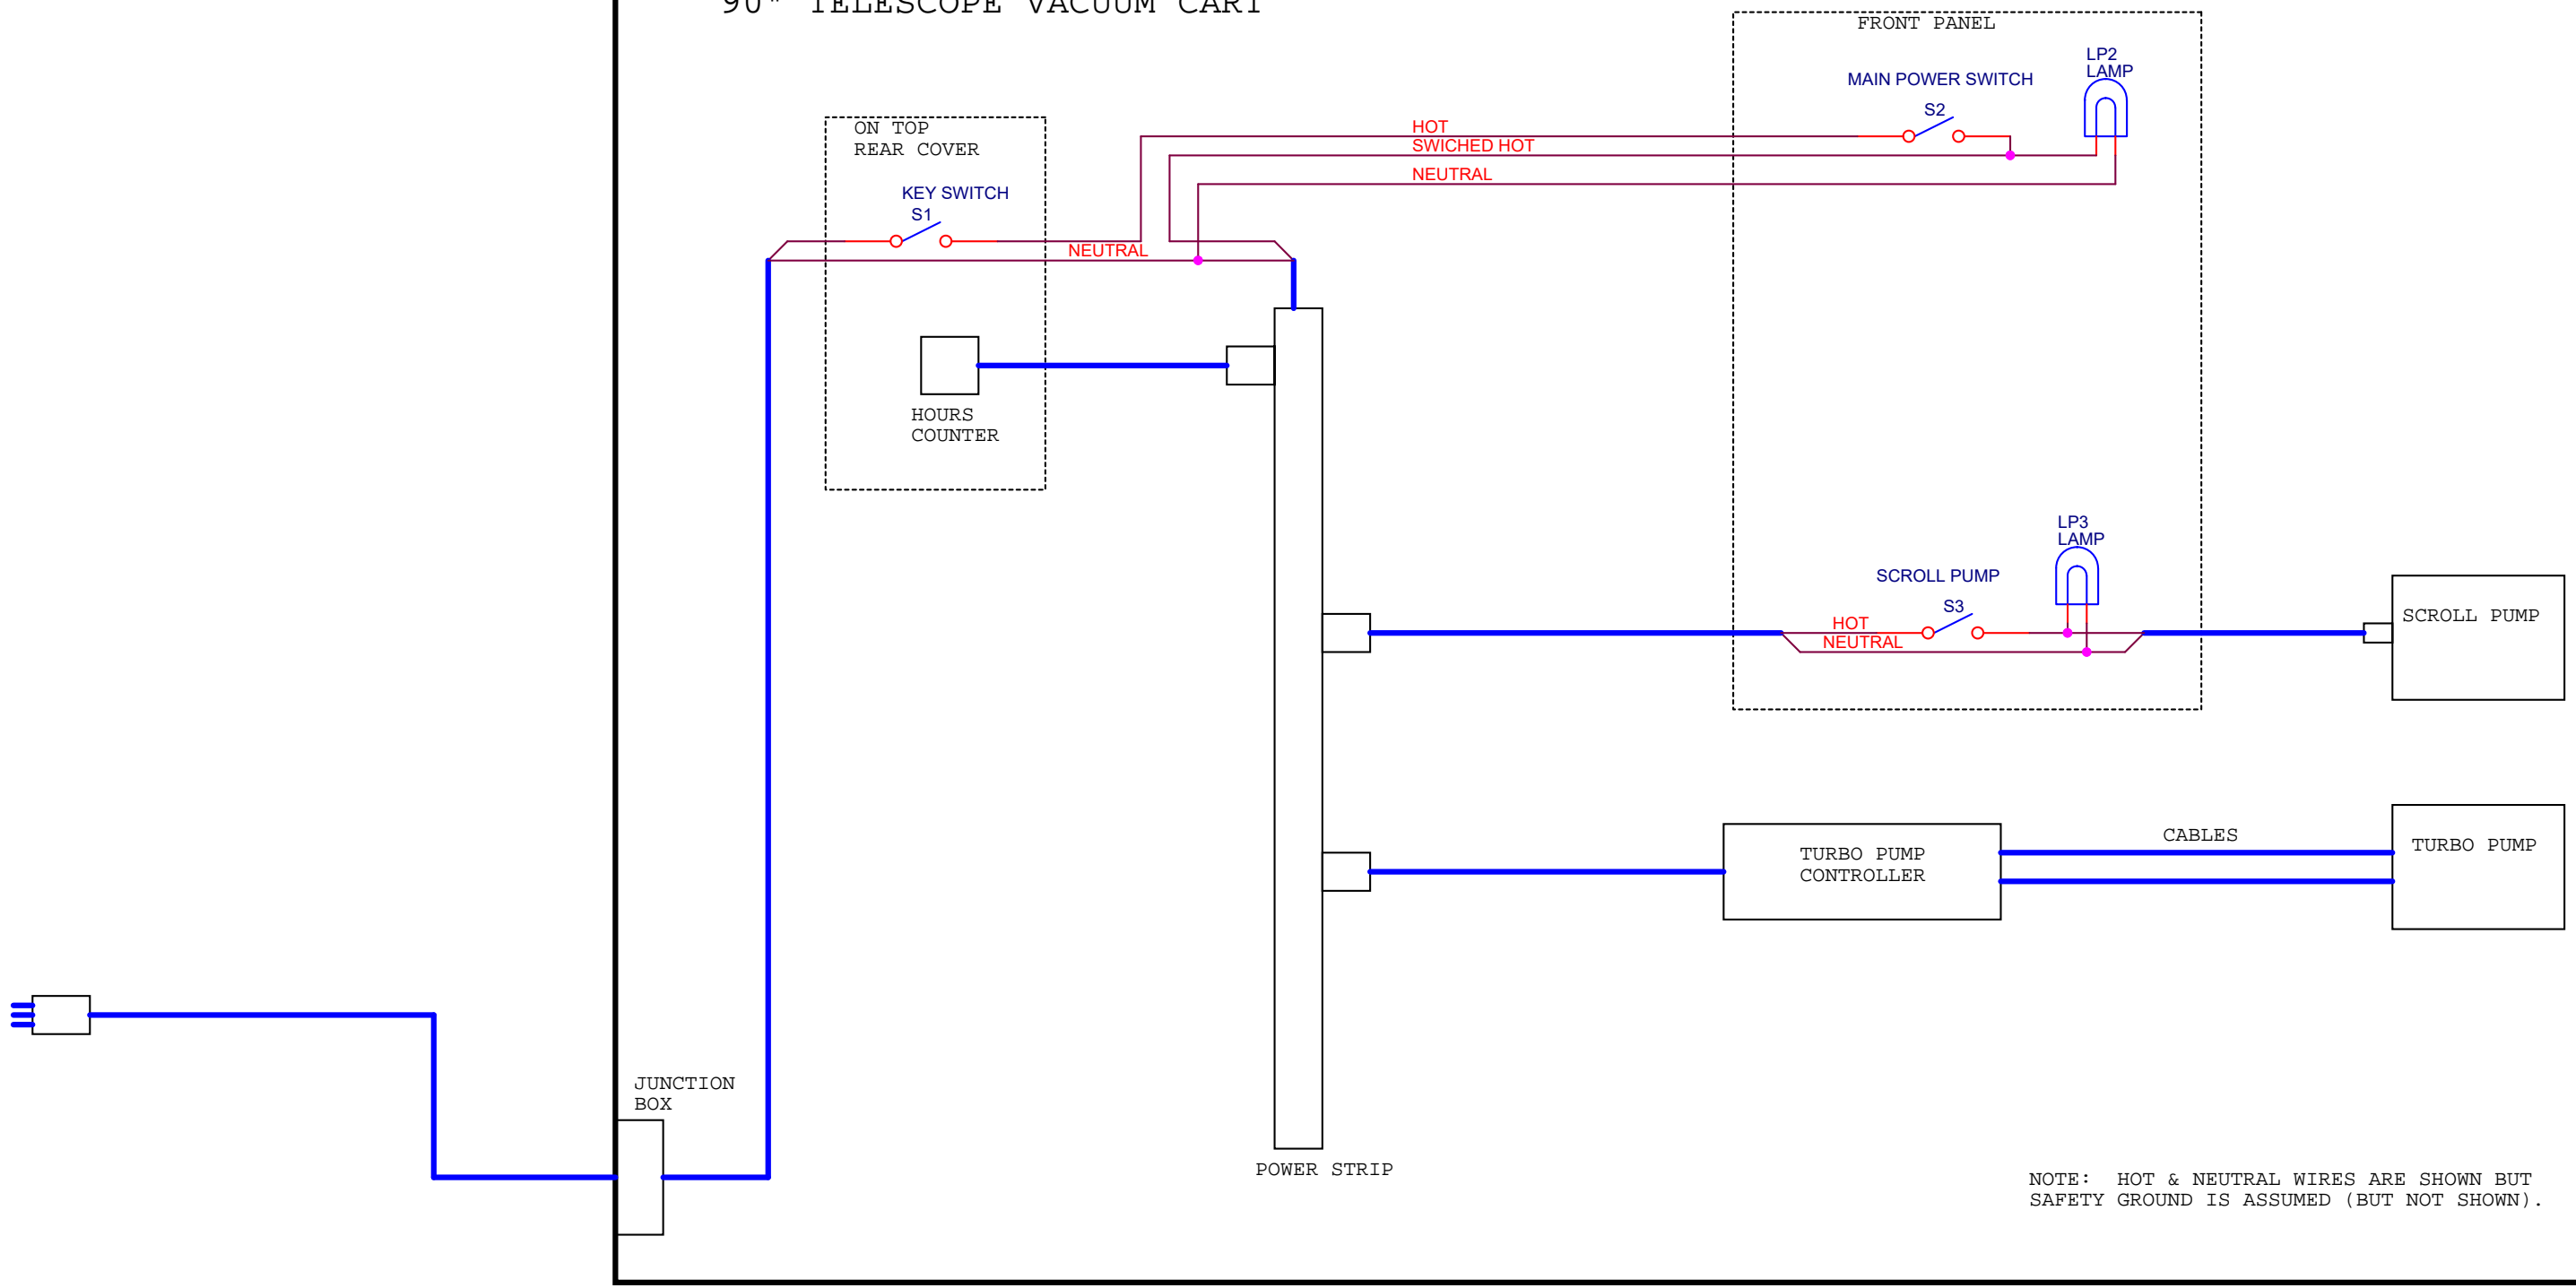

90" TELESCOPE VACUUM CART

NOTE: HOT & NEUTRAL WIRES ARE SHOWN BUT SAFETY GROUND IS ASSUMED (BUT NOT SHOWN).

Title		
90" TELESCOPE VACUUM CART		
Size	Document Number	Rev
B	<Doc>	A
Date:	Saturday, March 03, 2018	Sheet 1 of 1