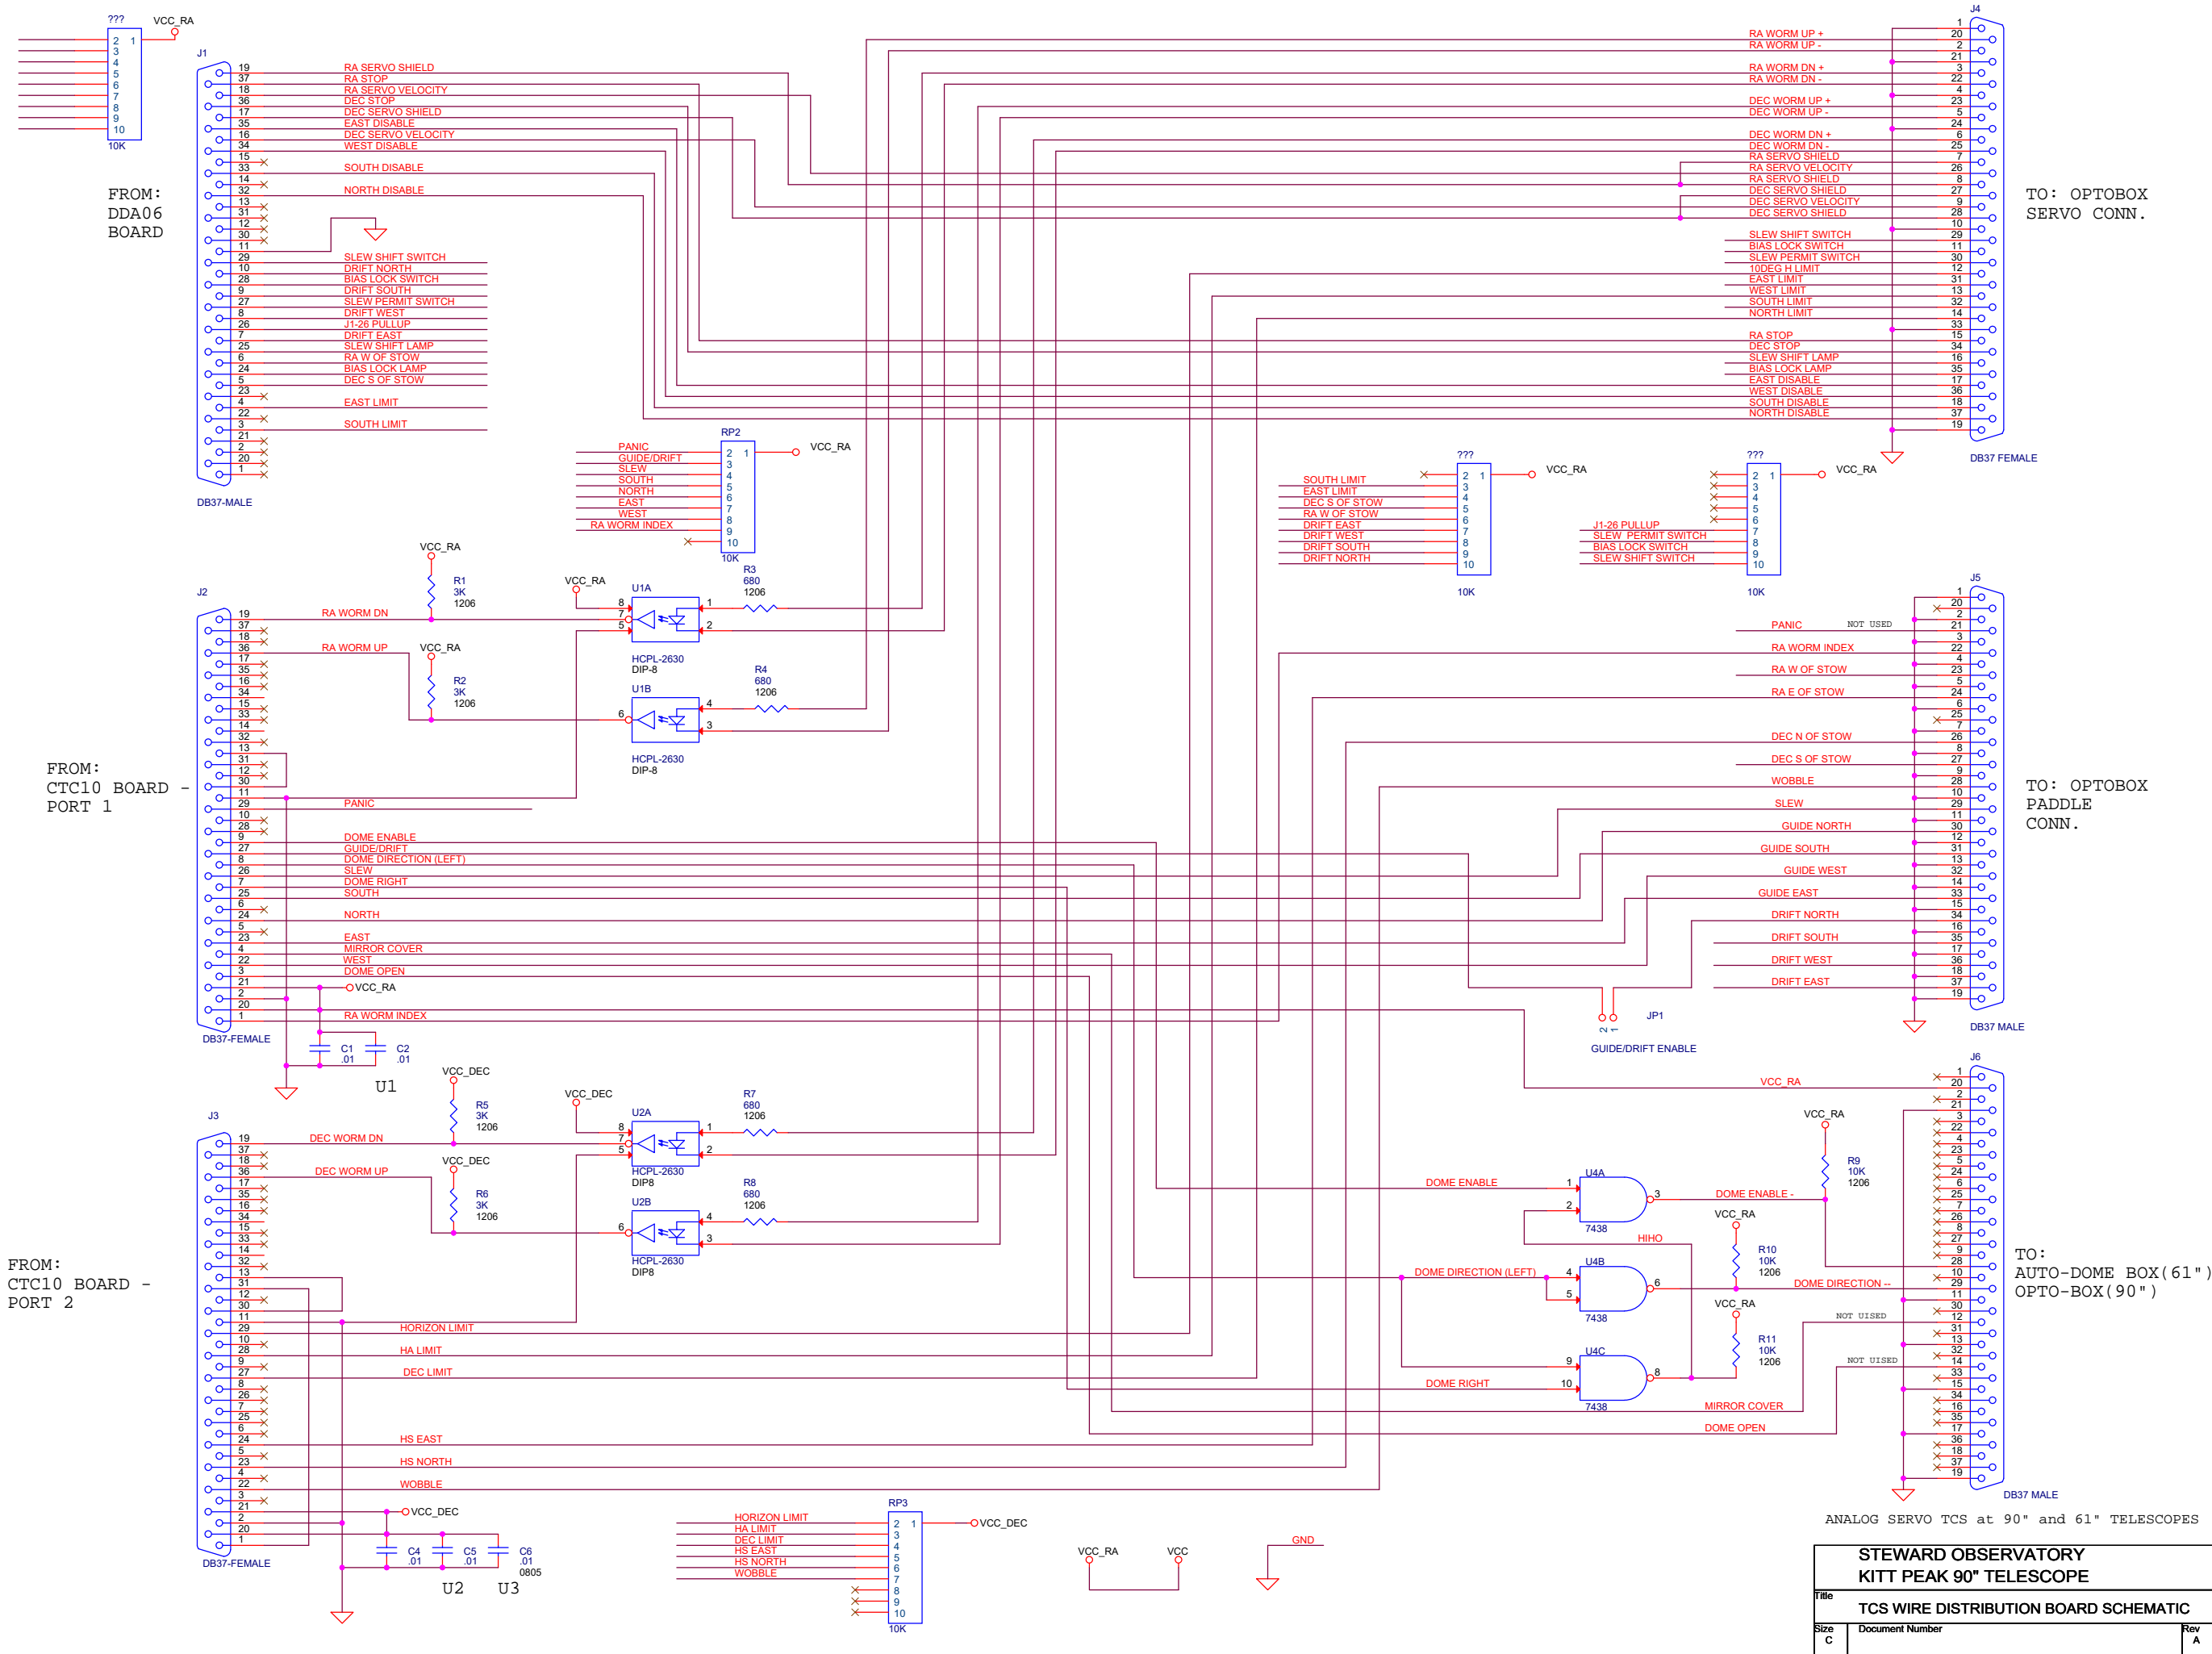

TCS WIRE DISTRIBUTION BOARD

J1

J4

J2

J5

J3

J6

JP1

MOUNTING HOLES #8 THRU X 6

9" APPROX.

6" APPROX.

ANALOG SERVO TCS at 90" and 61" TELESCOPES

STEWART OBSERVATORY
KITT PEAK 90" TELESCOPE

Title
WIRE DISTRIBUTION BOARD LAYOUT

| | | |
|-----------|-----------------|----------|
| Size B | Document Number | Rev A |
|-----------|-----------------|----------|

Date: Wednesday, May 31, 2017 Sheet 3 of 4

ANALOG SERVO TCS at 90" and 61" TELESCOPES

| | | |
|---|-----------------|----------|
| STEWART OBSERVATORY KITTE PEAK 90" TELESCOPE | | |
| Title TCS WIRE DISTRIBUTION BOARD SCHEMATIC | | |
| Size C | Document Number | Rev A |
| Date: Wednesday, May 31, 2017 | Sheet 4 of 4 | |