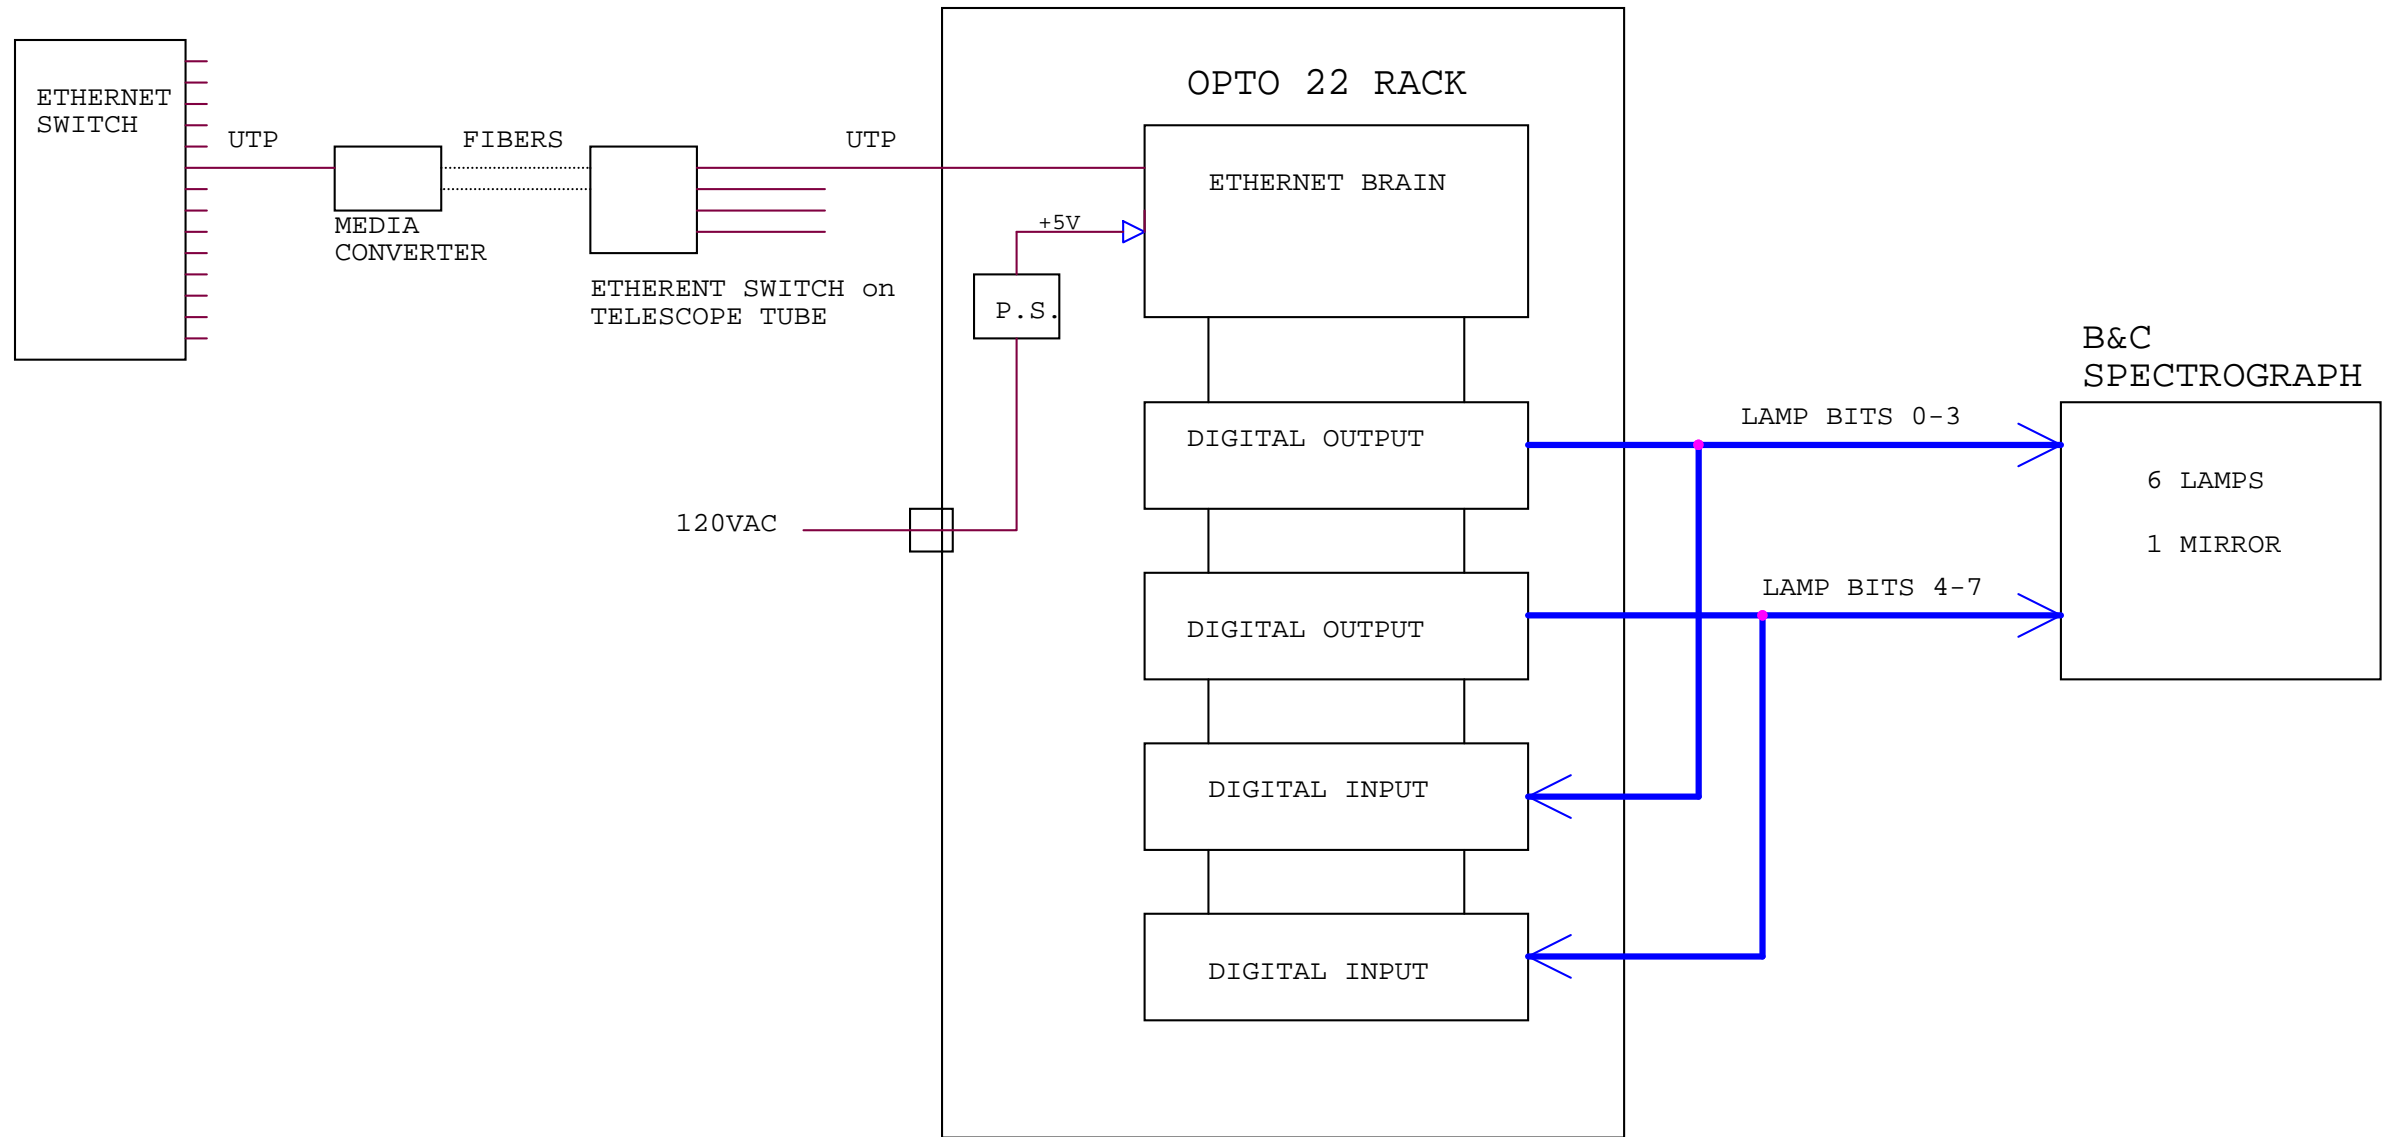

CONTROL ROOM

THE OPTO 22 WITH ETHERNET BRAIN IS LOCATED UNDER THE TELESCOPE.

STEWARD OBSERVATORY KITTE PEAK 90" TELESCOPE		
Title OPTO22 B&C LAMP CONTROLLER BLOCK		
Size B	Document Number	Rev A
Date:	Wednesday, May 31, 2017	Sheet 1 of 3

B&C SPECTROGRAPH CABLE

MX SPECTROGRAPH CABLE

NOTE: THE MX SPECTROGRAPH IS NO LONGER USED.

STEWART OBSERVATORY KITTE PEAK 90" TELESCOPE		
Title OPTO 22 - B&C SPECTROGRAPH and MX CABLES		
Size B	Document Number	Rev A
Date:	Wednesday, May 31, 2017	Sheet 2 of 3

STEWART OBSERVATORY KITT PEAK 90" TELESCOPE		
Title		
OPTO 22 INTERFACE BOX INTERNAL CABLE		
Size B	Document Number	Rev A
Date:	Wednesday, May 31, 2017	Sheet 3 of 3