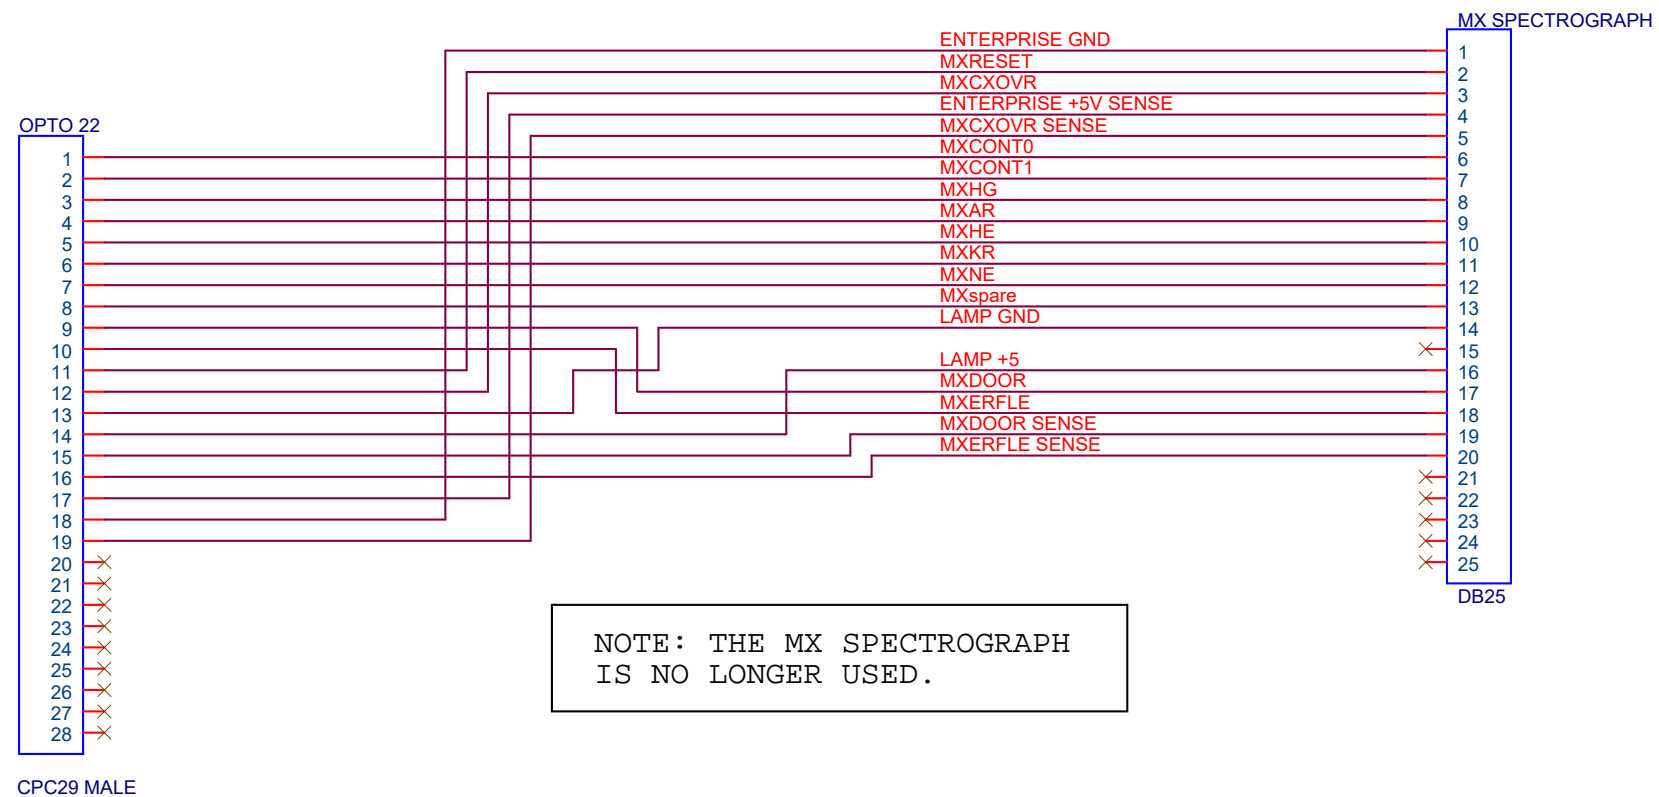

CONTROL ROOM

THE OPTO 22 WITH ETHERNET BRAIN IS LOCATED UNDER THE TELESCOPE.

STEWARD OBSERVATORY KITTE PEAK 90" TELESCOPE		
Title OPTO22 B&C LAMP CONTROLLER BLOCK		
Size B	Document Number	Rev A
Date:	Wednesday, May 31, 2017	Sheet 1 of 3

B&C SPECTROGRAPH CABLE

MX SPECTROGRAPH CABLE

NOTE: THE MX SPECTROGRAPH IS NO LONGER USED.

STEWART OBSERVATORY KITTE PEAK 90" TELESCOPE		
Title OPTO 22 - B&C SPECTROGRAPH and MX CABLES		
Size B	Document Number	Rev A
Date:	Wednesday, May 31, 2017	Sheet 2 of 3

STEWART OBSERVATORY KITT PEAK 90" TELESCOPE		
Title		
OPTO 22 INTERFACE BOX INTERNAL CABLE		
Size B	Document Number	Rev A
Date:	Wednesday, May 31, 2017	Sheet 3 of 3