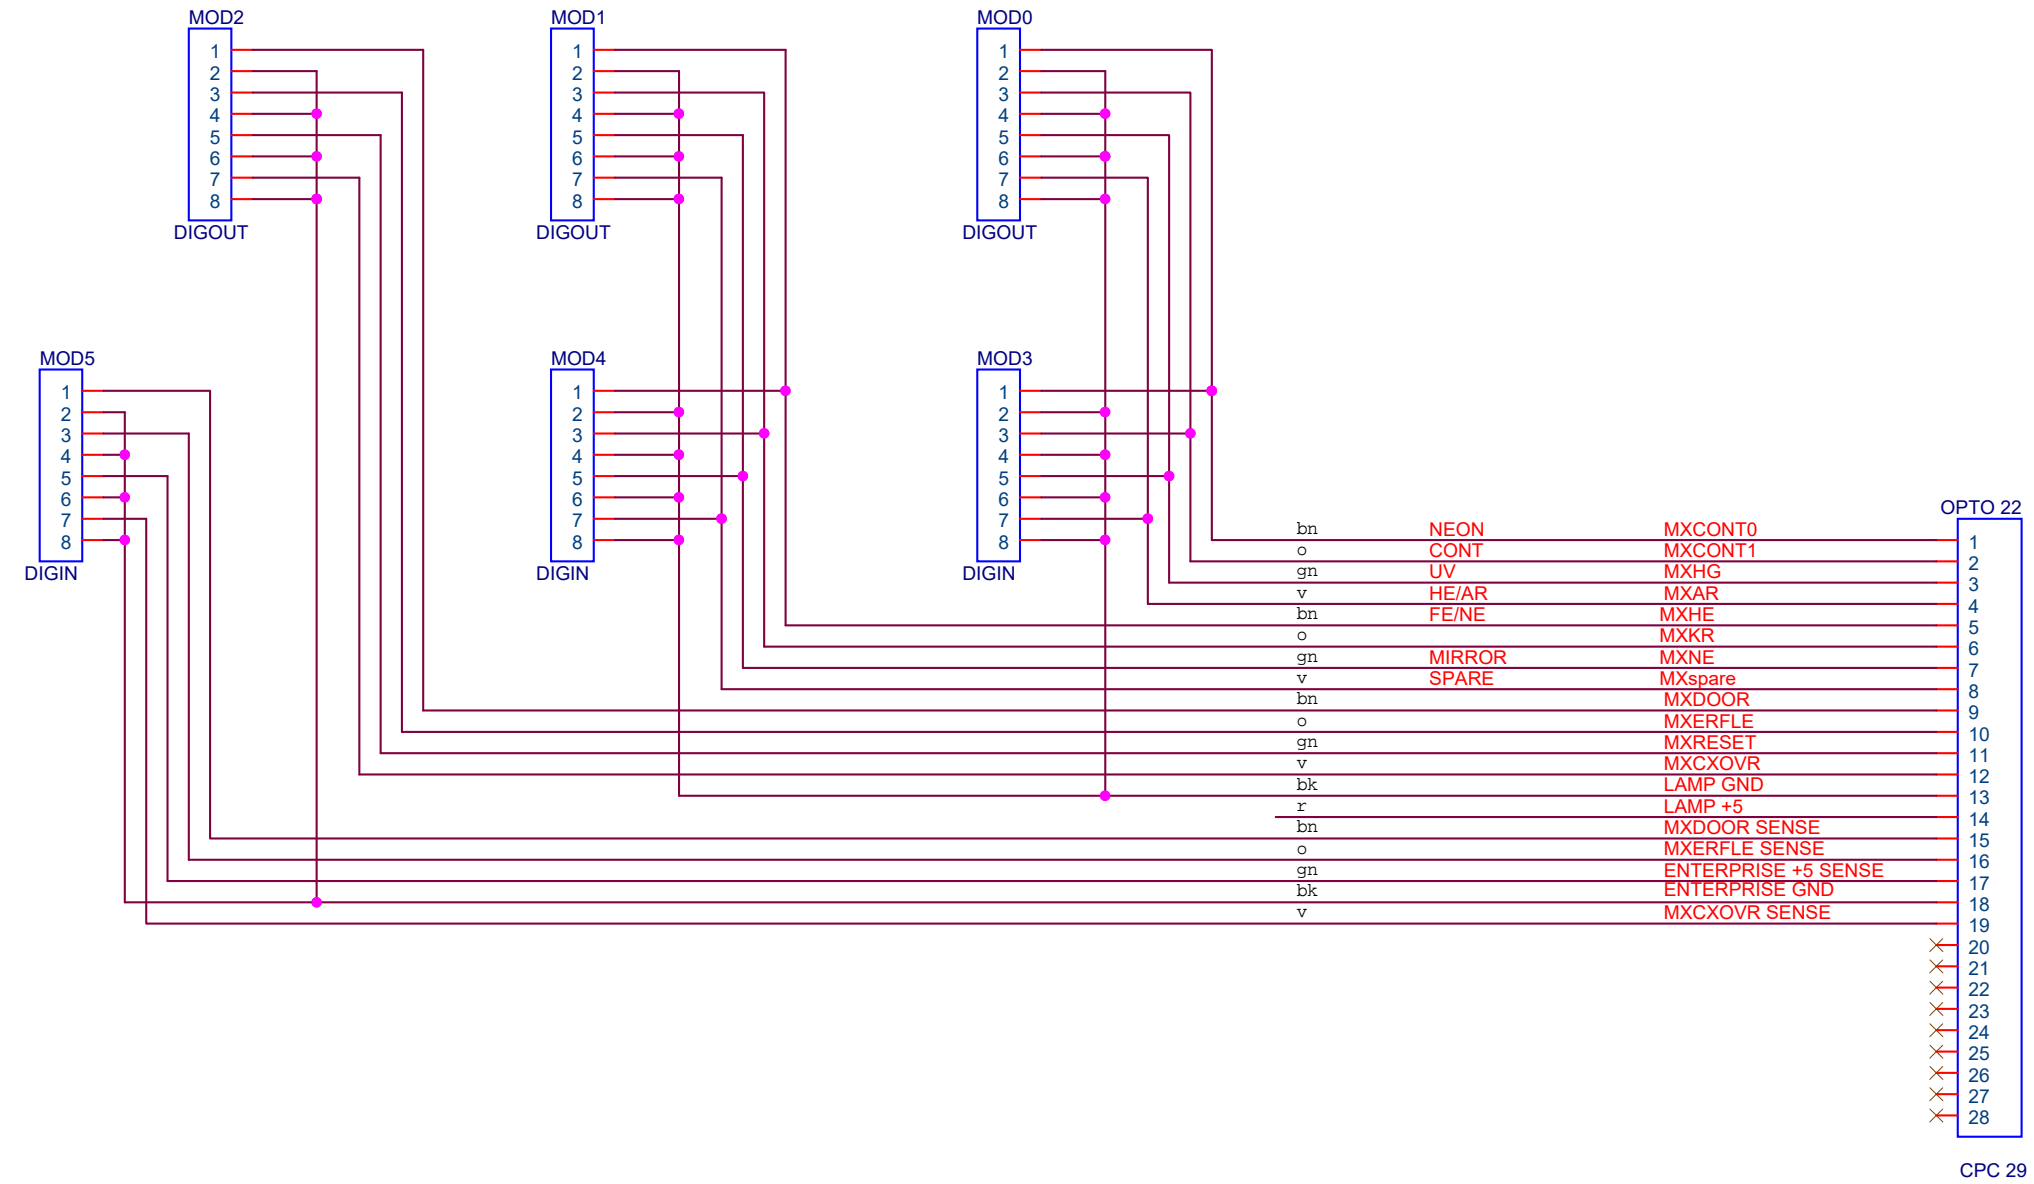

CONTROL ROOM

THE OPTO 22 WITH ETHERNET BRAIN IS LOCATED UNDER THE TELESCOPE.

STEWARD OBSERVATORY KITTE PEAK 90" TELESCOPE		
Title OPTO22 B&C LAMP CONTROLLER BLOCK		
Size B	Document Number	Rev A
Date:	Wednesday, May 31, 2017	Sheet 1 of 3

B&C SPECTROGRAPH CABLE

MX SPECTROGRAPH CABLE

NOTE: THE MX SPECTROGRAPH IS NO LONGER USED.

STEWART OBSERVATORY KITTE PEAK 90" TELESCOPE		
Title OPTO 22 - B&C SPECTROGRAPH and MX CABLES		
Size B	Document Number	Rev A
Date:	Wednesday, May 31, 2017	Sheet 2 of 3

STEWART OBSERVATORY KITT PEAK 90" TELESCOPE		
Title		
OPTO 22 INTERFACE BOX INTERNAL CABLE		
Size B	Document Number	Rev A
Date:	Wednesday, May 31, 2017	Sheet 3 of 3