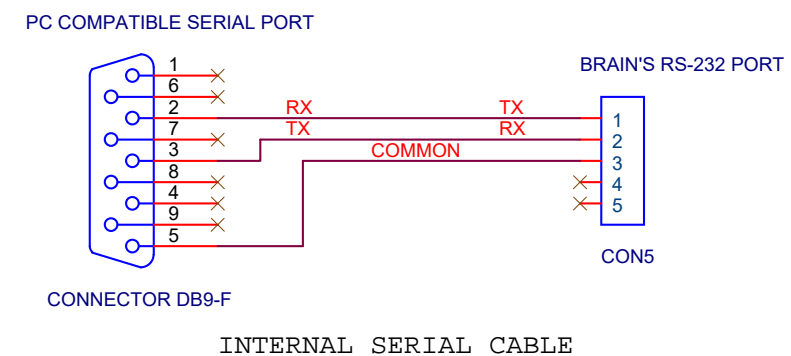

CONTROL ROOM

THE OPTO 22 WITH ETHERNET BRAIN IS LOCATED UNDER THE TELESCOPE.

STEWARD OBSERVATORY KITTE PEAK 90" TELESCOPE		
Title OPTO22 B&C LAMP CONTROLLER BLOCK		
Size B	Document Number	Rev A
Date:	Wednesday, May 31, 2017	Sheet 1 of 3

B&C SPECTROGRAPH CABLE

MX SPECTROGRAPH CABLE

NOTE: THE MX SPECTROGRAPH IS NO LONGER USED.

STEWART OBSERVATORY KITTE PEAK 90" TELESCOPE		
Title OPTO 22 - B&C SPECTROGRAPH and MX CABLES		
Size B	Document Number	Rev A
Date:	Wednesday, May 31, 2017	Sheet 2 of 3

STEWART OBSERVATORY KITT PEAK 90" TELESCOPE		
Title		
OPTO 22 INTERFACE BOX INTERNAL CABLE		
Size B	Document Number	Rev A
Date:	Wednesday, May 31, 2017	Sheet 3 of 3