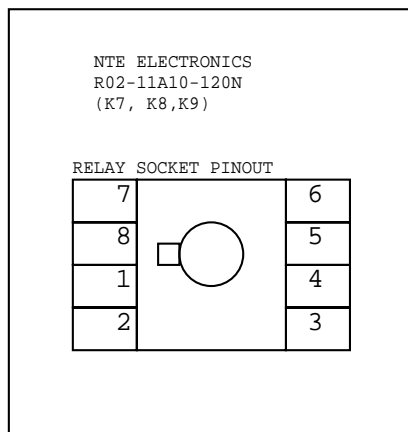

SIGNALS FROM FROM 2ND FLOOR RELAYS

120 VAC HOT
120 VAC MOVE LEFT
120 VAC MOVE RIGHT
120 VAC NEUTRAL