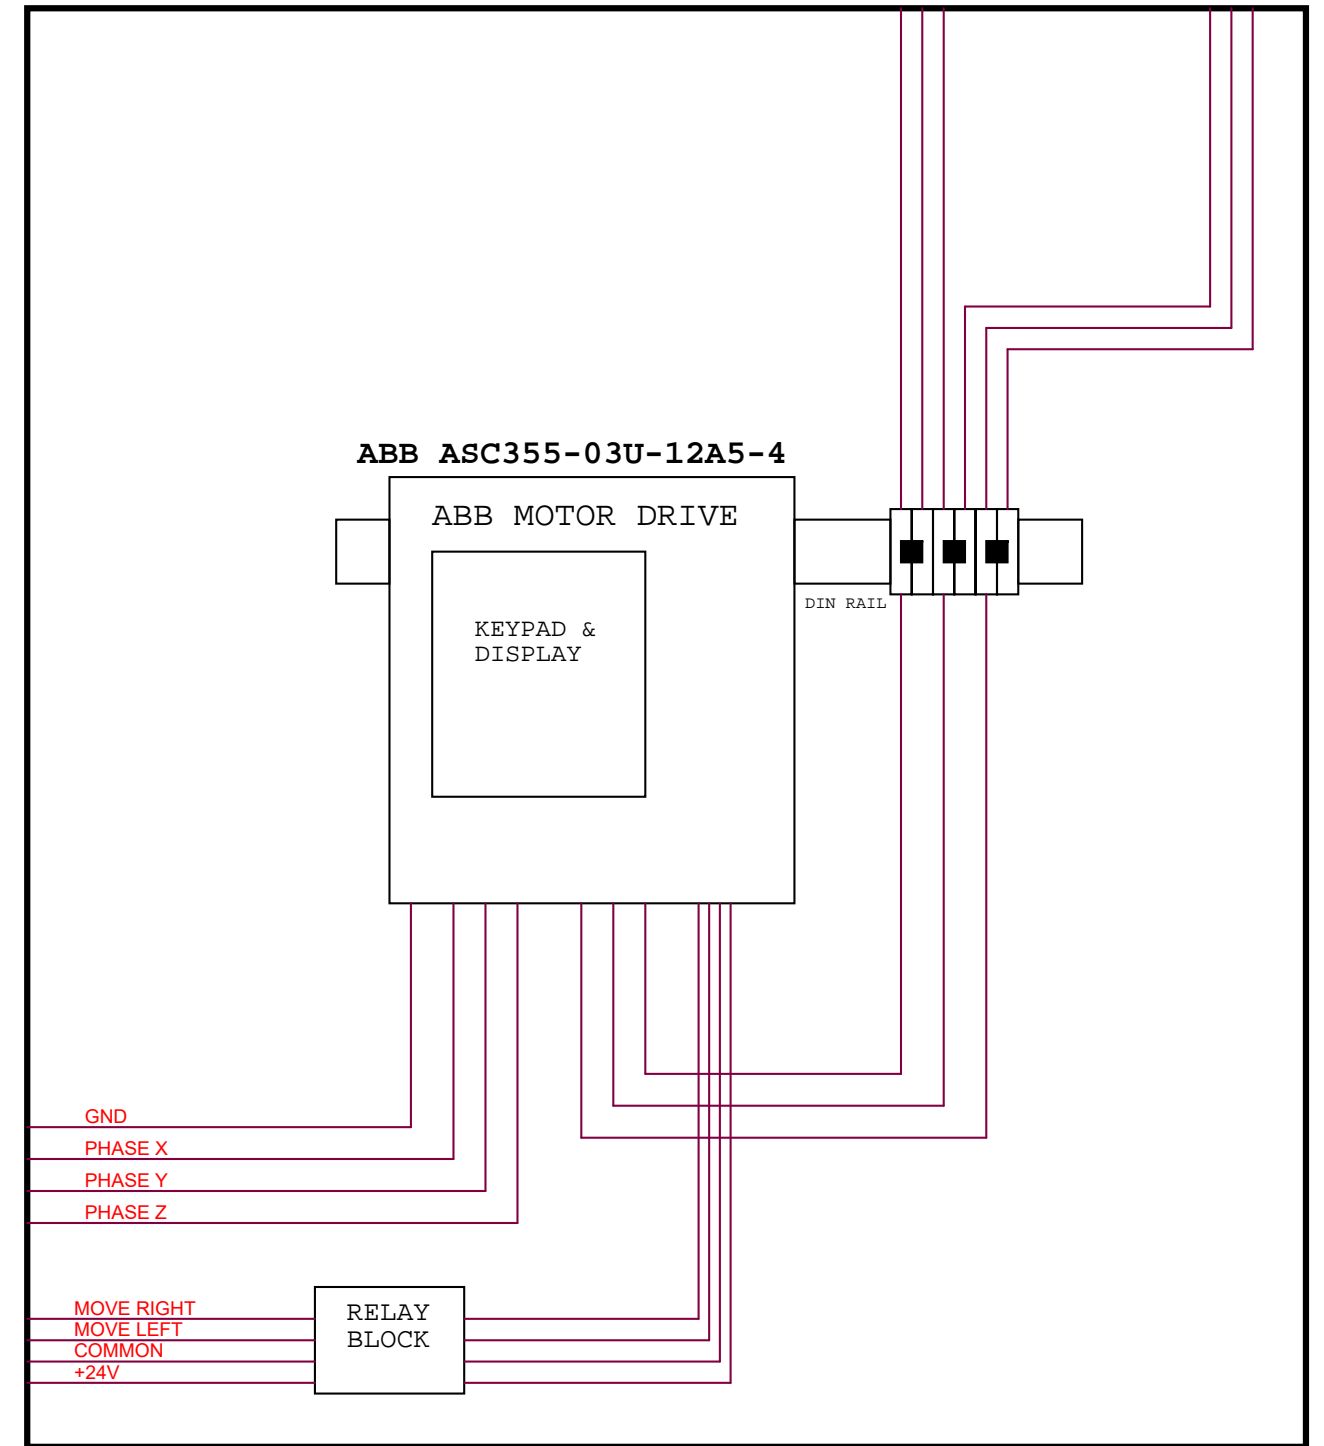

STEWART OBSERVATORY KITT PEAK 90" TELESCOPE		
Title ABB DOME DRIVES - BLOCK DIAGRAM		
Size A	Document Number 21454	Rev A
Date:	Wednesday, April 05, 2017	Sheet 1 of 4

KEY SWITCH and PUSH BUTTONS

RELAY BLOCK

480 VAC
3-PHASE
w/GND

REMOTE
SIGNALS

TO
LOCAL
MOTOR

TO
REMOTE
MOTOR

Title		
ABB DOME DRIVE ENCLOSURE		
Size	Document Number	Rev
B	<Doc>	A
Date:	Wednesday, April 05, 2017	Sheet 1 of 1

KEY SWITCH

800FP-KM21	KEY SWITCH ASSEMBLY
800F-11WE147	LEGEND PLATE LOCAL/REMOTE
800F-X01	CONTACT BLOCK N.C.

PUSH BUTTON x 2

800FP-F3PX10	PUSH BUTTON GREEN
800F-X10	CONTACT BLOCK N.O.

800F-ALP

PLASTIC LATCH

Title <Title>		
Size B	Document Number <Doc>	Rev A
Date:	Wednesday, April 05, 2017	Sheet 1 of 1

- 800FP-KM21 KEY SWITCH ASSEMBLY
- 800F-11WE147 LEGEND PLATE LOCAL/REMOTE
- 800F-ALP PLASTIC LATCH
- 800F-X01 CONTACT BLOCK N.C.
- 800F-X10 CONTACT BLOCK N.O.

DOME LEFT and RIGHT SIGNALS FROM the SECOND FLOOR FOR REMOTE DOME MOTION

REMOTE / LOCAL SWITCH

- SELECTOR SWITCH 800FP-SM22
- LOCAL/REMOTE LEGEND PLATE 800F-11WE147
- CONTACT BLOCK N.C 800F-PQ21

RIGHT and LEFT PUSH BUTTONS