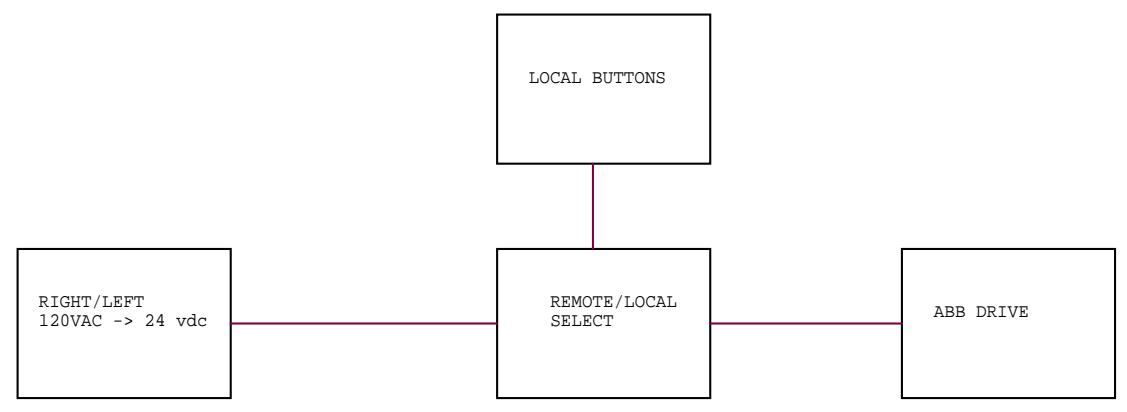

Title <Title>		
Size B	Document Number <Doc>	Rev A
Date:	Wednesday, April 05, 2017	Sheet 1 of 1