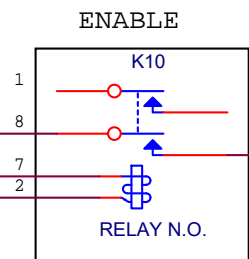

DOME LEFT and RIGHT SIGNALS FROM the SECOND FLOOR FOR REMOTE DOME MOTION

REMOTE / LOCAL SWITCH

- SELECTOR SWITCH 800FP-SM22
- LOCAL/REMOTE LEGEND PLATE 800F-11WE147
- CONTACT BLOCK N.C 800F-PQ21

RIGHT and LEFT PUSH BUTTONS

- PUSH BUTTON GREEN 800FP-F3PX10
- CONTACT BLOCK N.O. 800f-x10

800F-ALP
PLASTIC LATCH

ABB ASC355-03U-12A5-4

X1A	
1	
2	
3	
4	
5	
6	
7	
8	
9	+24V
10	GND
11	DCOM
12	D11
13	D12
14	
15	
16	
X1B	
17	
18	
19	
20	
21	
22	
X1C	
STO	
1	
2	
3	
4	

Title		
90" ABB DOME DRIVE - SIGNAL WIRING		
Size B	Document Number <Doc>	Rev A
Date:	Saturday, April 15, 2017	Sheet 1 of 1

CONTROL ROOM
ON/OFF SWITCH
and EMERGENCY
STOP BUTTON

480VAC 3-PHASE
DISCONNECT

vio +24V
 blk MOVE LEFT
 wht MOVE RIGHT

- X1A
- 1
- 2
- 3
- 4
- 5
- 6
- 7
- 8
- 9
- 10
- 11
- 12
- 13
- 14
- 15
- 16
- X1B
- 17
- 18
- 19
- 20
- 21
- 22
- X1C
- STO
- 1
- 2
- 3
- 4

ABB ASC355-03U-12A5-4