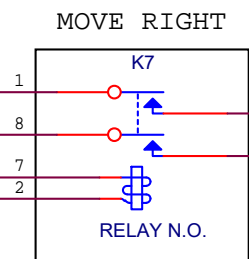

DOME LEFT and RIGHT SIGNALS FROM the SECOND FLOOR FOR REMOTE DOME MOTION

REMOTE / LOCAL SWITCH

- SELECTOR SWITCH 800FP-SM22
- LOCAL/REMOTE LEGEND PLATE 800F-11WE147
- CONTACT BLOCK N.C 800F-PQ21

RIGHT and LEFT PUSH BUTTONS

- PUSH BUTTON GREEN 800FP-F3PX10
- CONTACT BLOCK N.O. 800f-x10

800F-ALP
PLASTIC LATCH

ABB ASC355-03U-12A5-4

X1A	
1	
2	
3	
4	
5	
6	
7	
8	
9	+24V
10	GND
11	DCOM
12	D11
13	D12
14	
15	
16	
X1B	
17	
18	
19	
20	
21	
22	
X1C	
STO	
1	
2	
3	
4	

Title		
90" ABB DOME DRIVE - SIGNAL WIRING		
Size B	Document Number <Doc>	Rev A
Date:	Saturday, April 15, 2017	Sheet 1 of 1

CONTROL ROOM
ON/OFF SWITCH
and EMERGENCY
STOP BUTTON

480VAC 3-PHASE
DISCONNECT

STEWART OBSERVATORY KITTE PEAK 90" TELESCOPE		
Title ABB DOME DRIVE - AC WIRING		
Size B	Document Number 21454	Rev A
Date: Wednesday, April 05, 2017	Sheet 2	of 4

SIGNALS FROM FROM 2ND FLOOR RELAYS

120 VAC HOT
 120 VAC MOVE LEFT
 120 VAC MOVE RIGHT
 120 VAC NEUTRAL