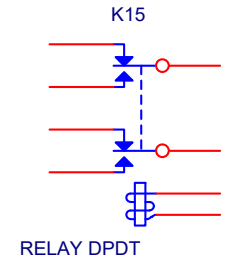

STEWART OBSERVATORY KITT PEAK 90" TELESCOPE		
Title ABB DOME DRIVES - BLOCK DIAGRAM		
Size A	Document Number 21454	Rev A
Date:	Wednesday, April 05, 2017	Sheet 1 of 4

KEY SWITCH and PUSH BUTTONS

RELAY BLOCK

480 VAC
3-PHASE
w/GND

REMOTE
SIGNALS

TO
LOCAL
MOTOR

TO
REMOTE
MOTOR

Title		
ABB DOME DRIVE ENCLOSURE		
Size	Document Number	Rev
B	<Doc>	A
Date:	Wednesday, April 05, 2017	Sheet 1 of 1

KEY SWITCH

800FP-KM21	KEY SWITCH ASSEMBLY
800F-11WE147	LEGEND PLATE LOCAL/REMOTE
800F-X01	CONTACT BLOCK N.C.

PUSH BUTTON x 2

800FP-F3PX10	PUSH BUTTON GREEN
800F-X10	CONTACT BLOCK N.O.

800F-ALP

PLASTIC LATCH

Title <Title>		
Size B	Document Number <Doc>	Rev A
Date:	Wednesday, April 05, 2017	Sheet 1 of 1

- 800FP-KM21 KEY SWITCH ASSEMBLY
- 800F-11WE147 LEGEND PLATE LOCAL/REMOTE
- 800F-ALP PLASTIC LATCH
- 800F-X01 CONTACT BLOCK N.C.
- 800F-X10 CONTACT BLOCK N.O.

DOME LEFT and RIGHT SIGNALS FROM the SECOND FLOOR FOR REMOTE DOME MOTION

REMOTE / LOCAL SWITCH

- SELECTOR SWITCH 800FP-SM22
- LOCAL/REMOTE LEGEND PLATE 800F-11WE147
- CONTACT BLOCK N.C 800F-PQ21

RIGHT and LEFT PUSH BUTTONS