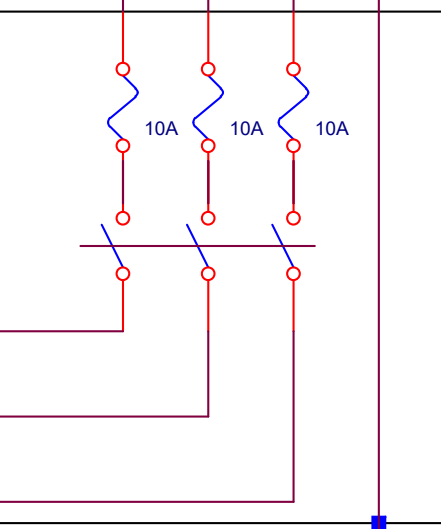

DOME LEFT and RIGHT SIGNALS FROM the SECOND FLOOR FOR REMOTE DOME MOTION

REMOTE / LOCAL SWITCH

- SELECTOR SWITCH 800FP-SM22
- LOCAL/REMOTE LEGEND PLATE 800F-11WE147
- CONTACT BLOCK N.C 800F-PQ21

RIGHT and LEFT PUSH BUTTONS

- PUSH BUTTON GREEN 800FP-F3PX10
- CONTACT BLOCK N.O. 800f-x10

800F-ALP
PLASTIC LATCH

ABB ASC355-03U-12A5-4

X1A	
1	
2	
3	
4	
5	
6	
7	
8	
9	+24V
10	GND
11	DCOM
12	D11
13	D12
14	
15	
16	
X1B	
17	
18	
19	
20	
21	
22	
X1C	
STO	
1	
2	
3	
4	

Title		
90" ABB DOME DRIVE - SIGNAL WIRING		
Size B	Document Number <Doc>	Rev A
Date:	Saturday, April 15, 2017	Sheet 1 of 1

CONTROL ROOM
ON/OFF SWITCH
and EMERGENCY
STOP BUTTON

480VAC 3-PHASE
DISCONNECT