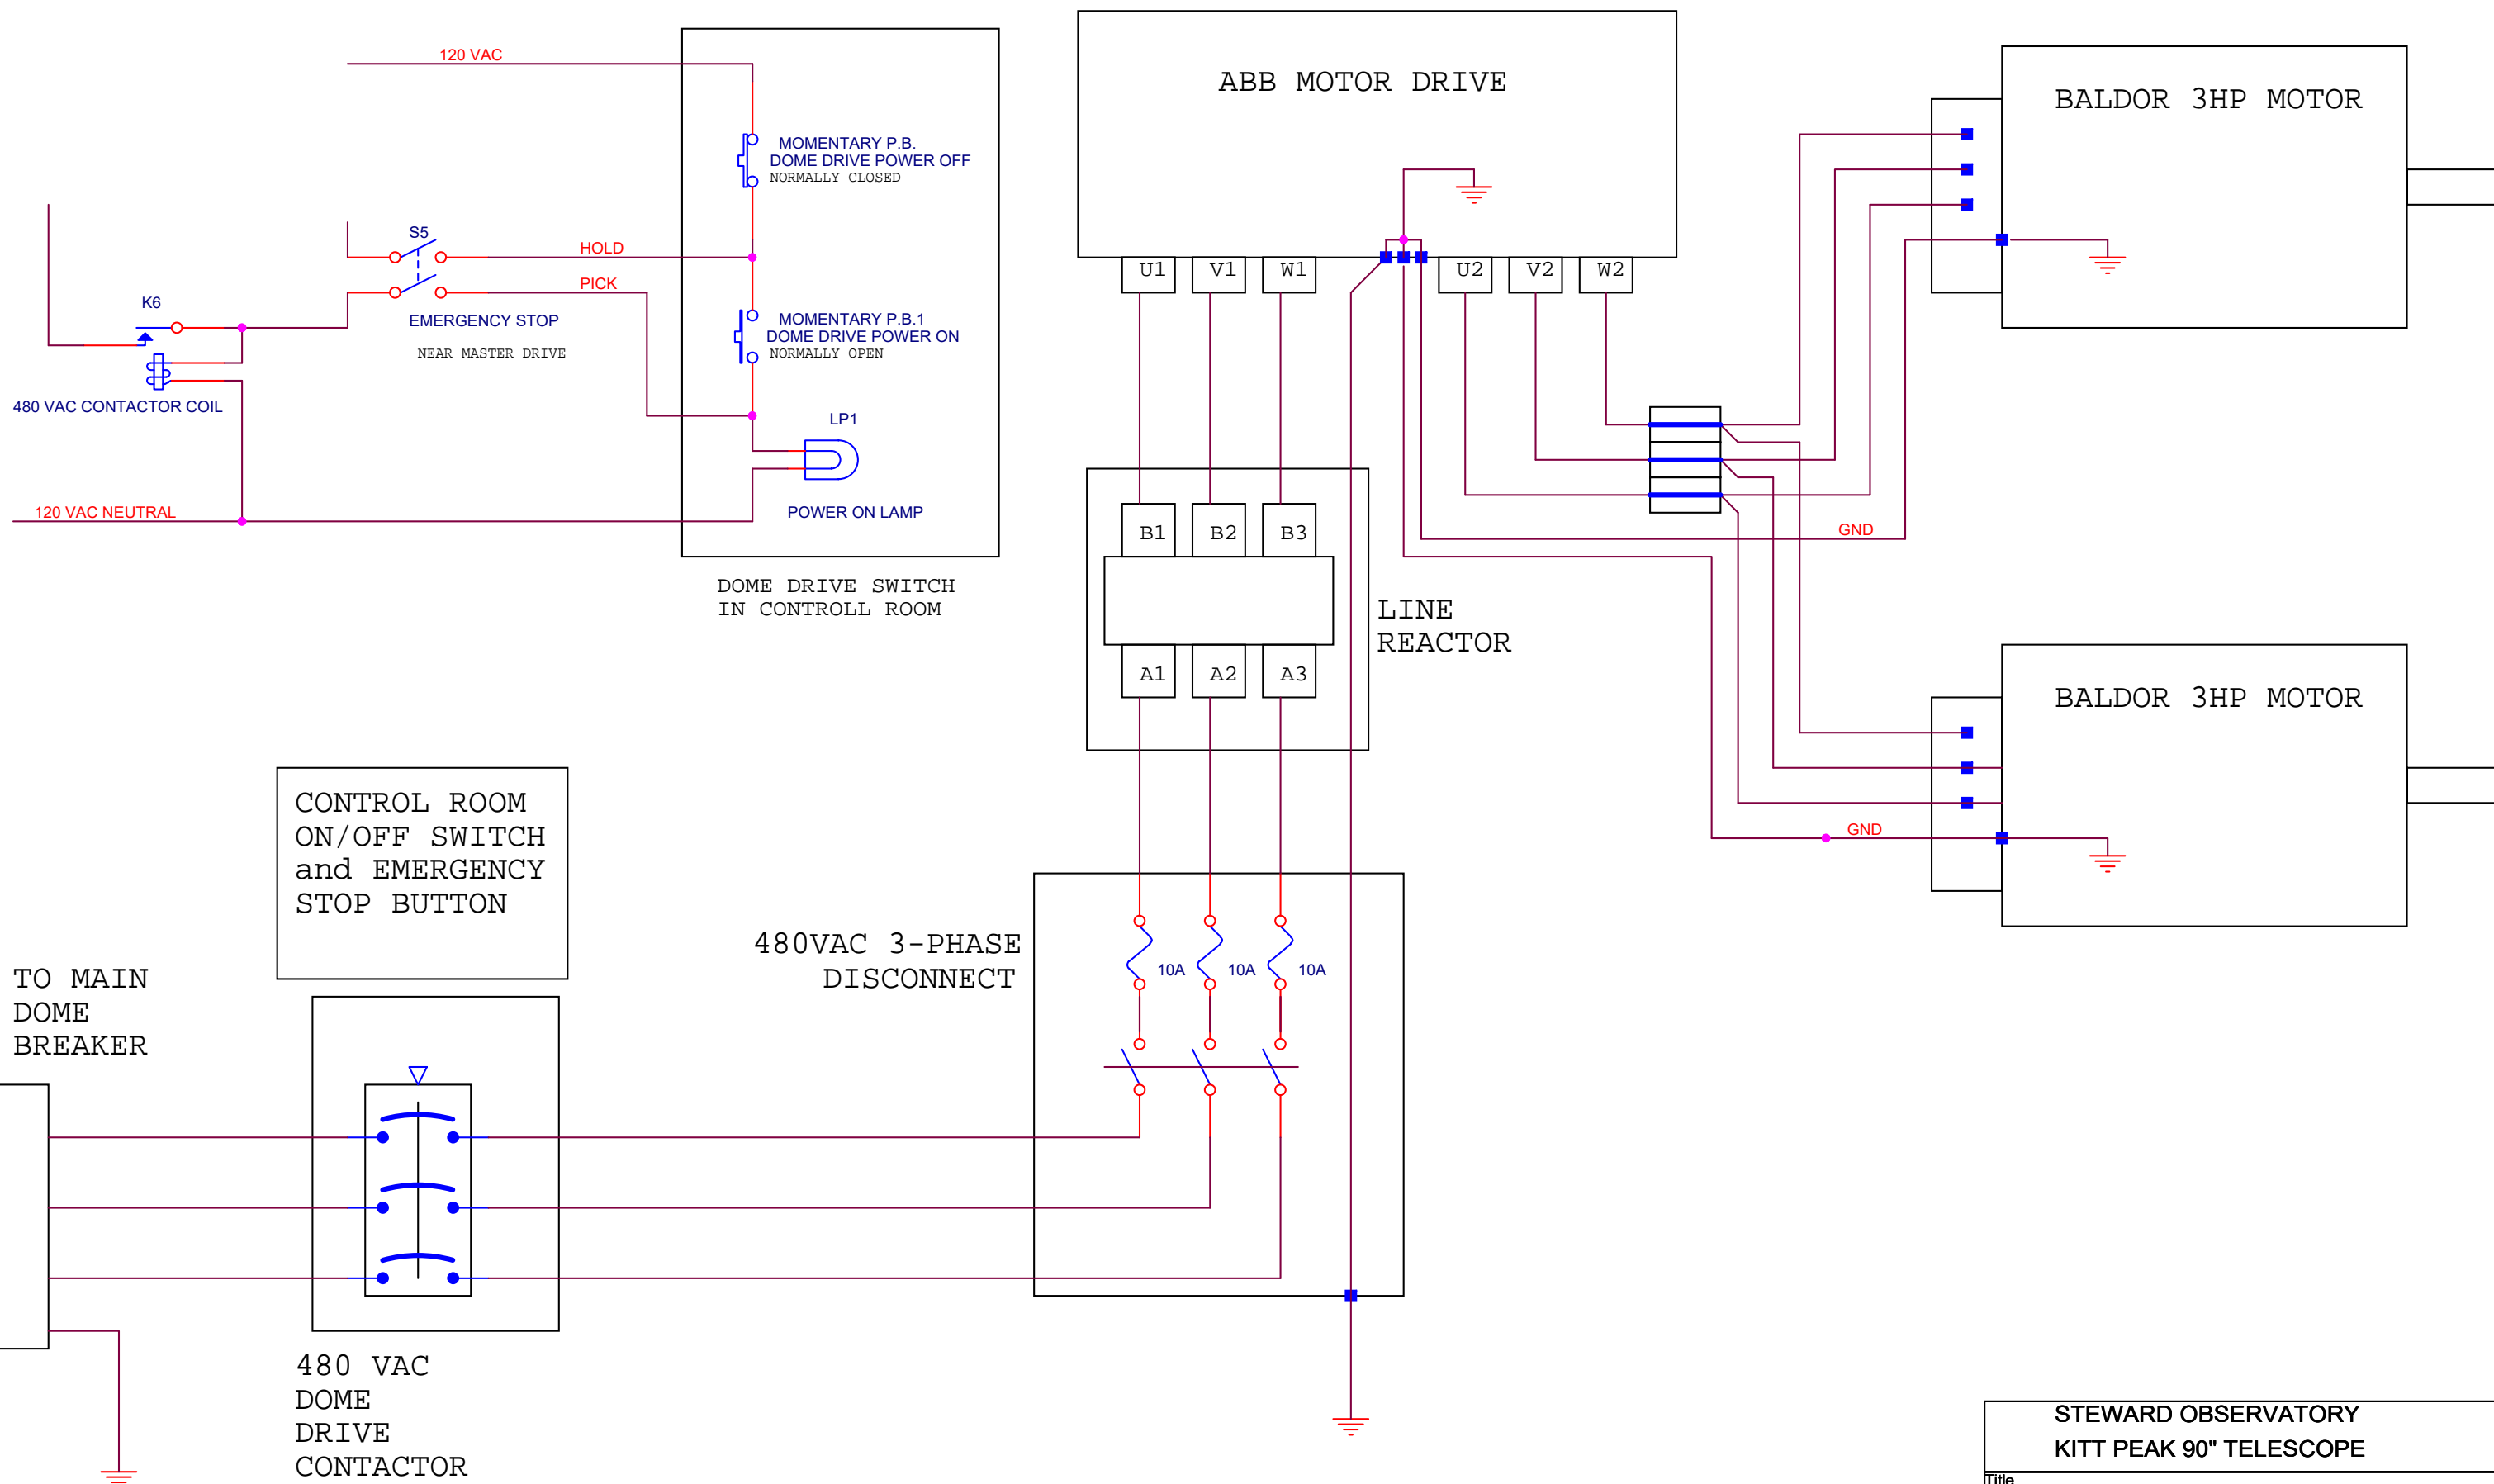

DOME LEFT and RIGHT SIGNALS FROM the SECOND FLOOR FOR REMOTE DOME MOTION

REMOTE / LOCAL SWITCH

- SELECTOR SWITCH 800FP-SM22
- LOCAL/REMOTE LEGEND PLATE 800F-11WE147
- CONTACT BLOCK N.C 800F-PQ21

RIGHT and LEFT PUSH BUTTONS

- PUSH BUTTON GREEN 800FP-F3PX10
- CONTACT BLOCK N.O. 800f-x10

800F-ALP
PLASTIC LATCH

ABB ASC355-03U-12A5-4

X1A	
1	
2	
3	
4	
5	
6	
7	
8	
9	+24V
10	GND
11	DCOM
12	D11
13	D12
14	
15	
16	
X1B	
17	
18	
19	
20	
21	
22	
X1C	
STO	
1	
2	
3	
4	

Title		
90" ABB DOME DRIVE - SIGNAL WIRING		
Size B	Document Number <Doc>	Rev A
Date:	Saturday, April 15, 2017	Sheet 1 of 1

CONTROL ROOM
ON/OFF SWITCH
and EMERGENCY
STOP BUTTON

480VAC 3-PHASE
DISCONNECT

STEWART OBSERVATORY KITTE PEAK 90" TELESCOPE		
Title ABB DOME DRIVE - AC WIRING		
Size B	Document Number 21454	Rev A
Date: Wednesday, April 05, 2017	Sheet 2	of 4

SIGNALS FROM FROM 2ND FLOOR RELAYS

120 VAC HOT
 120 VAC MOVE LEFT
 120 VAC MOVE RIGHT
 120 VAC NEUTRAL