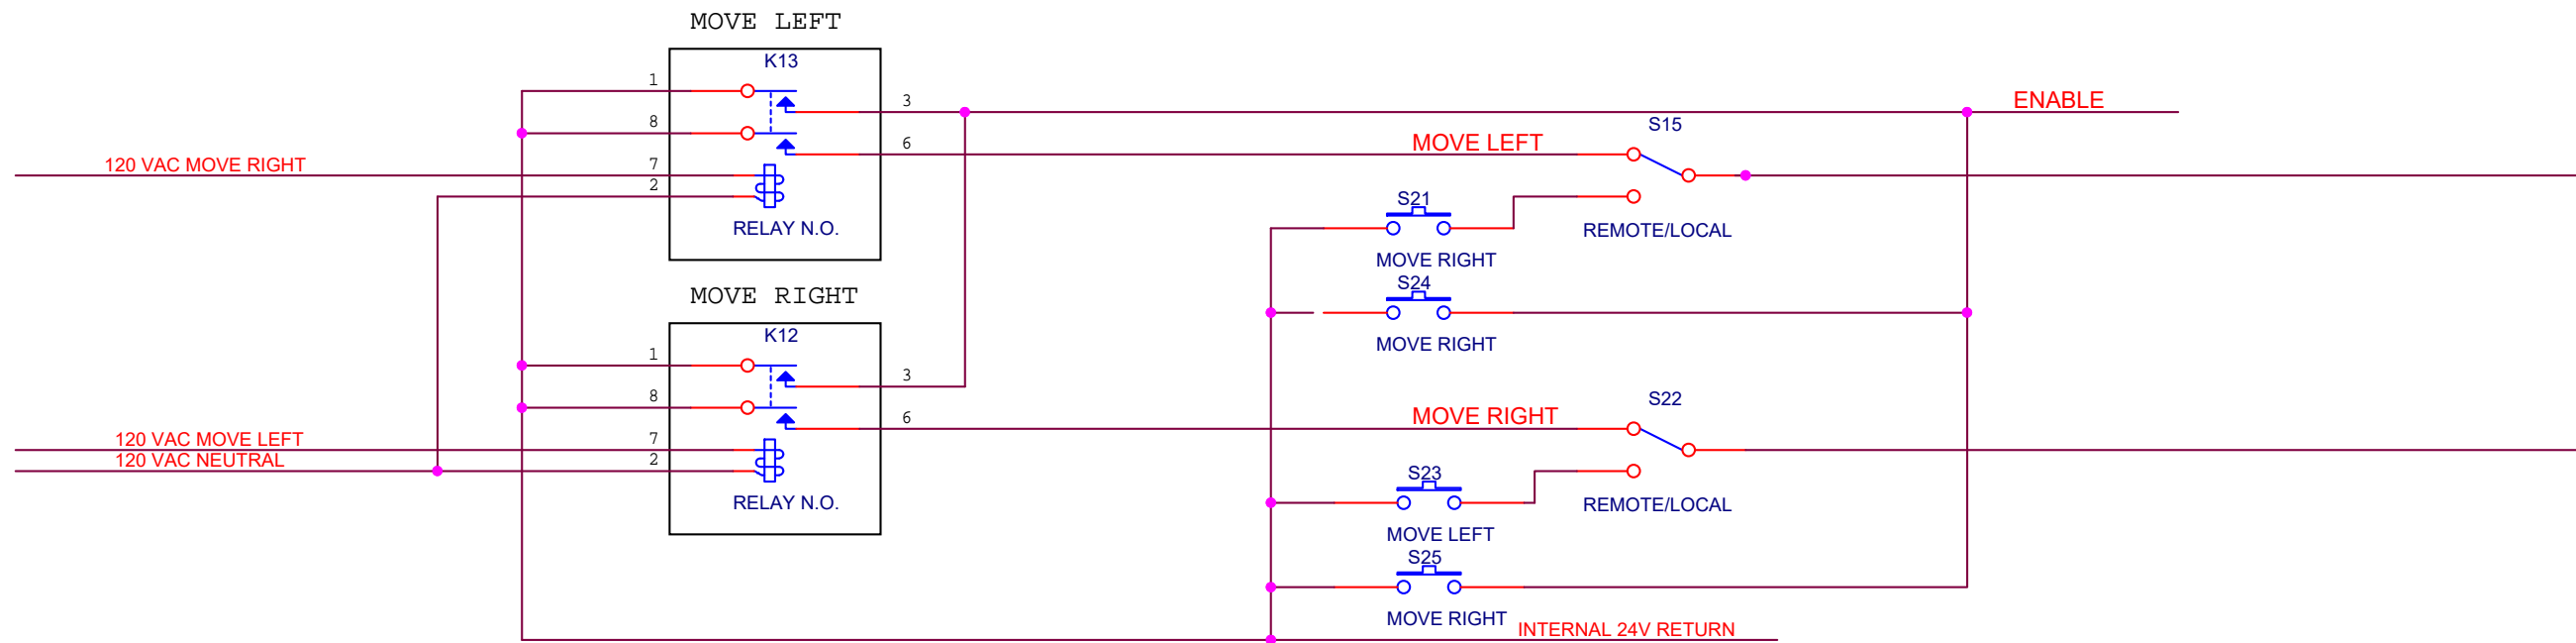

PUSH BUTTON x 2

800FP-F3PX10	PUSH BUTTON GREEN
800F-X10	CONTACT BLOCK N.O.

800F-ALP

PLASTIC LATCH

Title <Title>		
Size B	Document Number <Doc>	Rev A
Date:	Wednesday, April 05, 2017	Sheet 1 of 1

- 800FP-KM21 KEY SWITCH ASSEMBLY
- 800F-11WE147 LEGEND PLATE LOCAL/REMOTE
- 800F-ALP PLASTIC LATCH
- 800F-X01 CONTACT BLOCK N.C.
- 800F-X10 CONTACT BLOCK N.O.

DOME LEFT and RIGHT SIGNALS FROM the SECOND FLOOR FOR REMOTE DOME MOTION

REMOTE / LOCAL SWITCH

- SELECTOR SWITCH 800FP-SM22
- LOCAL/REMOTE LEGEND PLATE 800F-11WE147
- CONTACT BLOCK N.C 800F-PQ21

RIGHT and LEFT PUSH BUTTONS