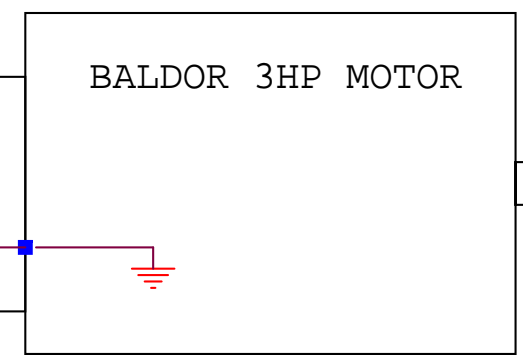

- PUSH BUTTON GREEN 800FP-F3PX10
- CONTACT BLOCK N.O. 800f-x10

800F-ALP
PLASTIC LATCH

ABB ASC355-03U-12A5-4

X1A	
1	
2	
3	
4	
5	
6	
7	
8	
9	+24V
10	GND
11	DCOM
12	D11
13	D12
14	
15	
16	
X1B	
17	
18	
19	
20	
21	
22	
X1C	
STO	
1	
2	
3	
4	

Title		
90" ABB DOME DRIVE - SIGNAL WIRING		
Size B	Document Number <Doc>	Rev A
Date:	Saturday, April 15, 2017	Sheet 1 of 1

CONTROL ROOM
ON/OFF SWITCH
and EMERGENCY
STOP BUTTON

480VAC 3-PHASE
DISCONNECT