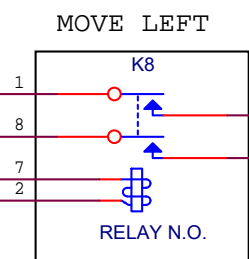

SIGNALS FROM FROM 2ND FLOOR RELAYS

120 VAC HOT
120 VAC MOVE LEFT
120 VAC MOVE RIGHT
120 VAC NEUTRAL