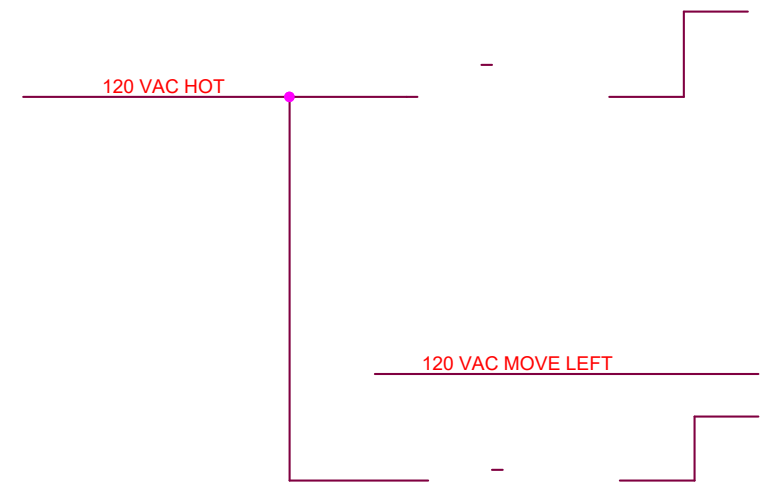

PUSH BUTTON x 2

800FP-F3PX10	PUSH BUTTON GREEN
800F-X10	CONTACT BLOCK N.O.

800F-ALP

PLASTIC LATCH

Title <Title>		
Size B	Document Number <Doc>	Rev A
Date:	Wednesday, April 05, 2017	Sheet 1 of 1

- 800FP-KM21 KEY SWITCH ASSEMBLY
- 800F-11WE147 LEGEND PLATE LOCAL/REMOTE
- 800F-ALP PLASTIC LATCH
- 800F-X01 CONTACT BLOCK N.C.
- 800F-X10 CONTACT BLOCK N.O.