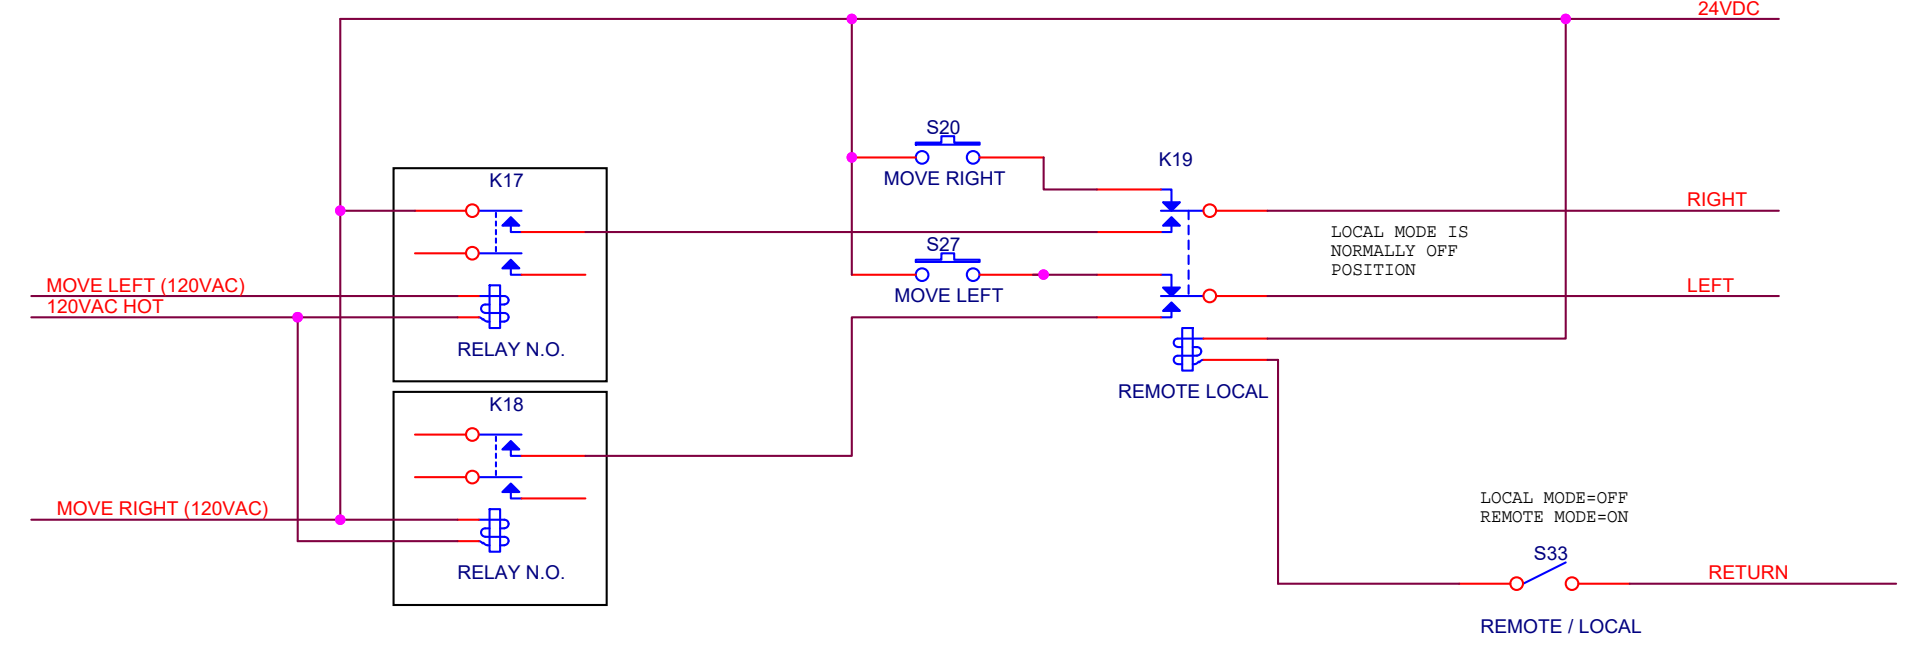

480 VAC
3-PHASE
w/GND

REMOTE
SIGNALS

TO
LOCAL
MOTOR

TO
REMOTE
MOTOR

Title		
ABB DOME DRIVE ENCLOSURE		
Size	Document Number	Rev
B	<Doc>	A
Date:	Wednesday, April 05, 2017	Sheet 1 of 1

KEY SWITCH

800FP-KM21	KEY SWITCH ASSEMBLY
800F-11WE147	LEGEND PLATE LOCAL/REMOTE
800F-X01	CONTACT BLOCK N.C.

PUSH BUTTON x 2

800FP-F3PX10	PUSH BUTTON GREEN
800F-X10	CONTACT BLOCK N.O.

800F-ALP

PLASTIC LATCH

Title <Title>		
Size B	Document Number <Doc>	Rev A
Date:	Wednesday, April 05, 2017	Sheet 1 of 1

- 800FP-KM21 KEY SWITCH ASSEMBLY
- 800F-11WE147 LEGEND PLATE LOCAL/REMOTE
- 800F-ALP PLASTIC LATCH
- 800F-X01 CONTACT BLOCK N.C.
- 800F-X10 CONTACT BLOCK N.O.

DOME LEFT and RIGHT SIGNALS FROM the SECOND FLOOR FOR REMOTE DOME MOTION

REMOTE / LOCAL SWITCH

- SELECTOR SWITCH 800FP-SM22
- LOCAL/REMOTE LEGEND PLATE 800F-11WE147
- CONTACT BLOCK N.C 800F-PQ21

RIGHT and LEFT PUSH BUTTONS

Title		
90" ABB DOME DRIVE - SIGNAL WIRING		
Size B	Document Number <Doc>	Rev A
Date:	Saturday, April 15, 2017	Sheet 1 of 1

CONTROL ROOM
ON/OFF SWITCH
and EMERGENCY
STOP BUTTON

480VAC 3-PHASE
DISCONNECT