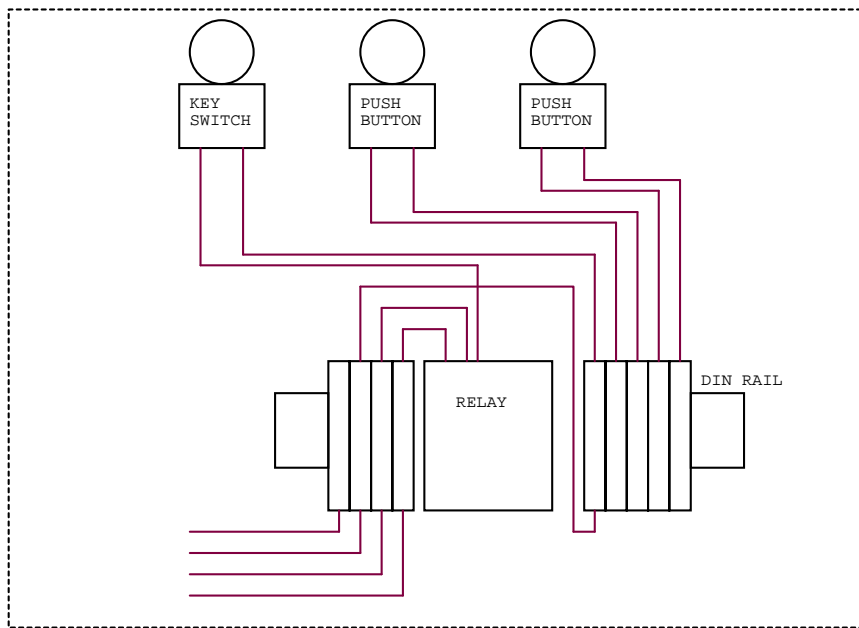

STEWART OBSERVATORY KITT PEAK 90" TELESCOPE		
Title ABB DOME DRIVES - BLOCK DIAGRAM		
Size A	Document Number 21454	Rev A
Date:	Wednesday, April 05, 2017	Sheet 1 of 4

KEY SWITCH and PUSH BUTTONS

RELAY BLOCK

480 VAC
3-PHASE
w/GND

REMOTE
SIGNALS

TO
LOCAL
MOTOR

TO
REMOTE
MOTOR

Title		
ABB DOME DRIVE ENCLOSURE		
Size	Document Number	Rev
B	<Doc>	A
Date:	Wednesday, April 05, 2017	Sheet 1 of 1

KEY SWITCH

800FP-KM21	KEY SWITCH ASSEMBLY
800F-11WE147	LEGEND PLATE LOCAL/REMOTE
800F-X01	CONTACT BLOCK N.C.

PUSH BUTTON x 2

800FP-F3PX10	PUSH BUTTON GREEN
800F-X10	CONTACT BLOCK N.O.

800F-ALP

PLASTIC LATCH

Title <Title>		
Size B	Document Number <Doc>	Rev A
Date:	Wednesday, April 05, 2017	Sheet 1 of 1

- 800FP-KM21 KEY SWITCH ASSEMBLY
- 800F-11WE147 LEGEND PLATE LOCAL/REMOTE
- 800F-ALP PLASTIC LATCH
- 800F-X01 CONTACT BLOCK N.C.
- 800F-X10 CONTACT BLOCK N.O.

DOME LEFT and RIGHT SIGNALS FROM the SECOND FLOOR FOR REMOTE DOME MOTION

REMOTE / LOCAL SWITCH

- SELECTOR SWITCH 800FP-SM22
- LOCAL/REMOTE LEGEND PLATE 800F-11WE147
- CONTACT BLOCK N.C 800F-PQ21

RIGHT and LEFT PUSH BUTTONS