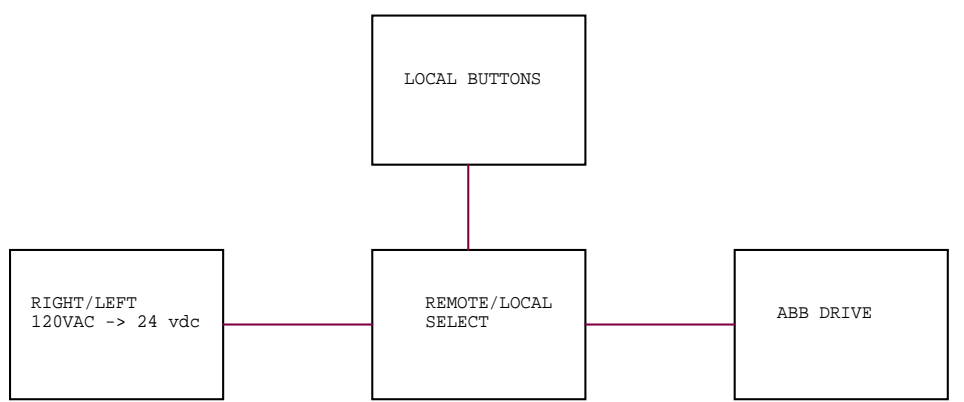

DOME LEFT and RIGHT SIGNALS FROM the SECOND FLOOR FOR REMOTE DOME MOTION

REMOTE / LOCAL SWITCH

- SELECTOR SWITCH 800FP-SM22
- LOCAL/REMOTE LEGEND PLATE 800F-11WE147
- CONTACT BLOCK N.C 800F-PQ21

RIGHT and LEFT PUSH BUTTONS

- PUSH BUTTON GREEN 800FP-F3PX10
- CONTACT BLOCK N.O. 800f-x10

800F-ALP
PLASTIC LATCH

ABB ASC355-03U-12A5-4

X1A	
1	
2	
3	
4	
5	
6	
7	
8	
9	+24V
10	GND
11	DCOM
12	D11
13	D12
14	
15	
16	
X1B	
17	
18	
19	
20	
21	
22	
X1C	
STO	
1	
2	
3	
4	

Title		
90" ABB DOME DRIVE - SIGNAL WIRING		
Size B	Document Number <Doc>	Rev A
Date:	Saturday, April 15, 2017	Sheet 1 of 1

CONTROL ROOM
ON/OFF SWITCH
and EMERGENCY
STOP BUTTON

480VAC 3-PHASE
DISCONNECT