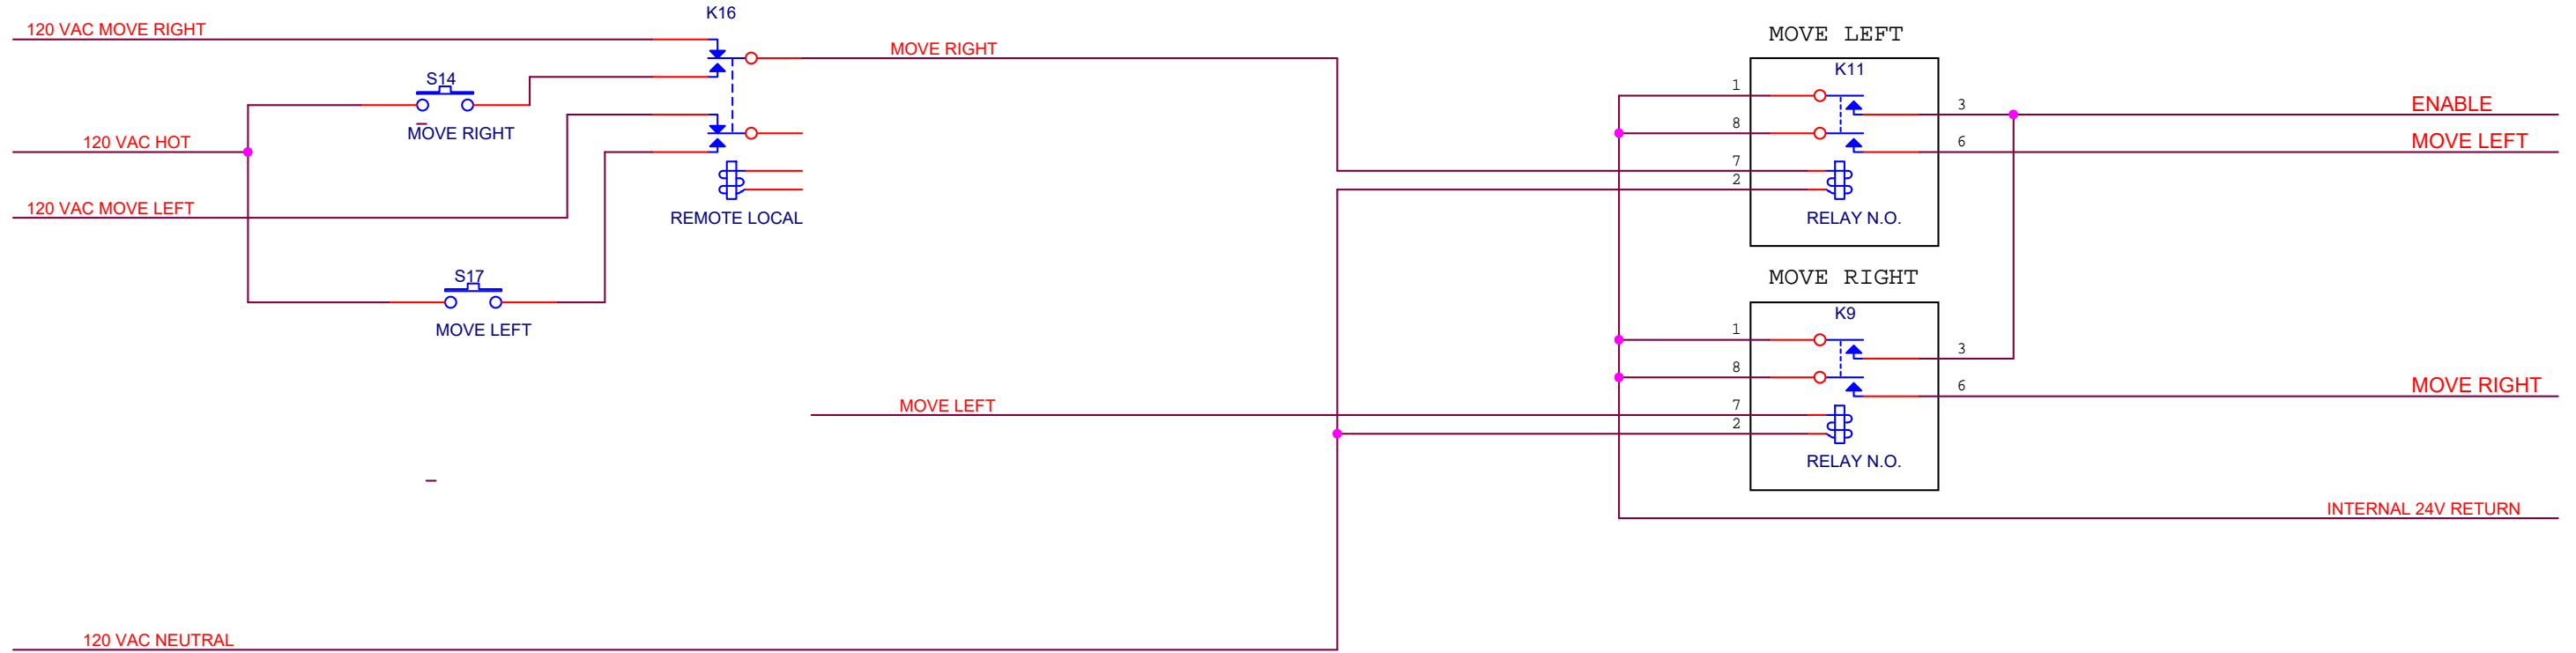

STEWART OBSERVATORY KITT PEAK 90" TELESCOPE		
Title ABB DOME DRIVES - BLOCK DIAGRAM		
Size A	Document Number 21454	Rev A
Date:	Wednesday, April 05, 2017	Sheet 1 of 4

KEY SWITCH and PUSH BUTTONS

RELAY BLOCK

480 VAC
3-PHASE
w/GND

REMOTE
SIGNALS

TO
LOCAL
MOTOR

TO
REMOTE
MOTOR

Title		
ABB DOME DRIVE ENCLOSURE		
Size	Document Number	Rev
B	<Doc>	A
Date:	Wednesday, April 05, 2017	Sheet 1 of 1

KEY SWITCH

800FP-KM21	KEY SWITCH ASSEMBLY
800F-11WE147	LEGEND PLATE LOCAL/REMOTE
800F-X01	CONTACT BLOCK N.C.

PUSH BUTTON x 2

800FP-F3PX10	PUSH BUTTON GREEN
800F-X10	CONTACT BLOCK N.O.

800F-ALP

PLASTIC LATCH

Title <Title>		
Size B	Document Number <Doc>	Rev A
Date:	Wednesday, April 05, 2017	Sheet 1 of 1

- 800FP-KM21 KEY SWITCH ASSEMBLY
- 800F-11WE147 LEGEND PLATE LOCAL/REMOTE
- 800F-ALP PLASTIC LATCH
- 800F-X01 CONTACT BLOCK N.C.
- 800F-X10 CONTACT BLOCK N.O.

DOME LEFT and RIGHT SIGNALS FROM the SECOND FLOOR FOR REMOTE DOME MOTION

REMOTE / LOCAL SWITCH

- SELECTOR SWITCH 800FP-SM22
- LOCAL/REMOTE LEGEND PLATE 800F-11WE147
- CONTACT BLOCK N.C 800F-PQ21

RIGHT and LEFT PUSH BUTTONS