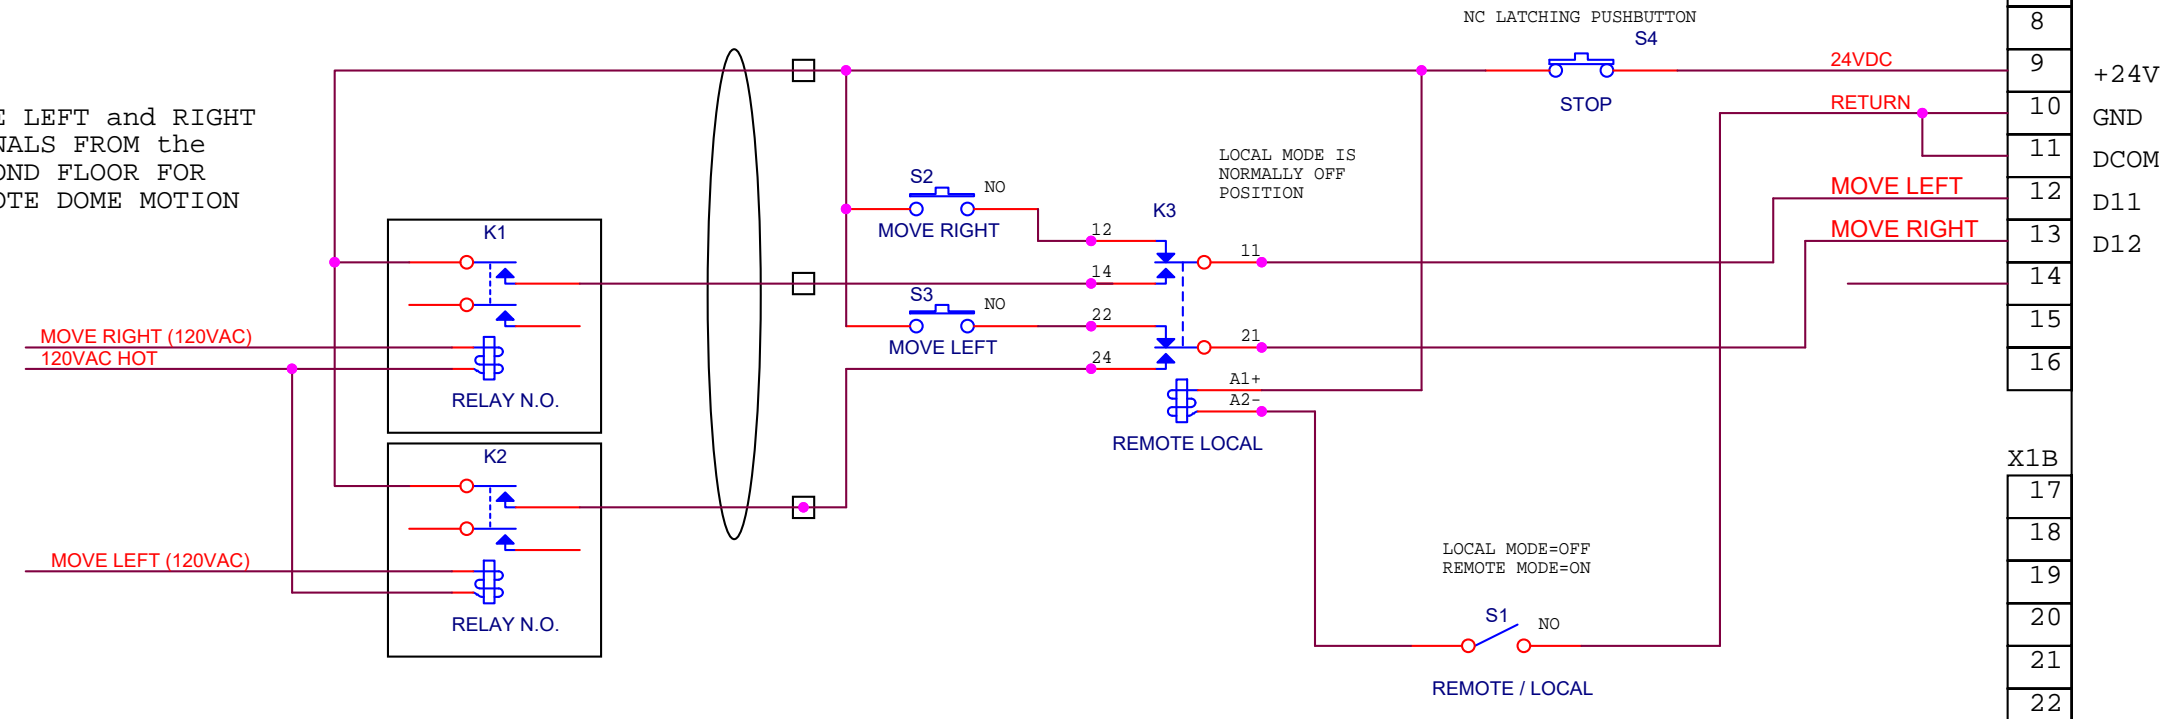

PUSH BUTTON x 2

800FP-F3PX10	PUSH BUTTON GREEN
800F-X10	CONTACT BLOCK N.O.

800F-ALP

PLASTIC LATCH

Title <Title>		
Size B	Document Number <Doc>	Rev A
Date:	Wednesday, April 05, 2017	Sheet 1 of 1

- 800FP-KM21 KEY SWITCH ASSEMBLY
- 800F-11WE147 LEGEND PLATE LOCAL/REMOTE
- 800F-ALP PLASTIC LATCH
- 800F-X01 CONTACT BLOCK N.C.
- 800F-X10 CONTACT BLOCK N.O.

DOME LEFT and RIGHT SIGNALS FROM the SECOND FLOOR FOR REMOTE DOME MOTION

REMOTE / LOCAL SWITCH

- SELECTOR SWITCH 800FP-SM22
- LOCAL/REMOTE LEGEND PLATE 800F-11WE147
- CONTACT BLOCK N.C 800F-PQ21

RIGHT and LEFT PUSH BUTTONS

- PUSH BUTTON GREEN 800FP-F3PX10
- CONTACT BLOCK N.O. 800f-x10

800F-ALP
PLASTIC LATCH

ABB ASC355-03U-12A5-4

X1A	
1	
2	
3	
4	
5	
6	
7	
8	
9	+24V
10	GND
11	DCOM
12	D11
13	D12
14	
15	
16	
X1B	
17	
18	
19	
20	
21	
22	
X1C	
STO	
1	
2	
3	
4	

Title		
90" ABB DOME DRIVE - SIGNAL WIRING		
Size B	Document Number <Doc>	Rev A
Date:	Saturday, April 15, 2017	Sheet 1 of 1

CONTROL ROOM
ON/OFF SWITCH
and EMERGENCY
STOP BUTTON

480VAC 3-PHASE
DISCONNECT