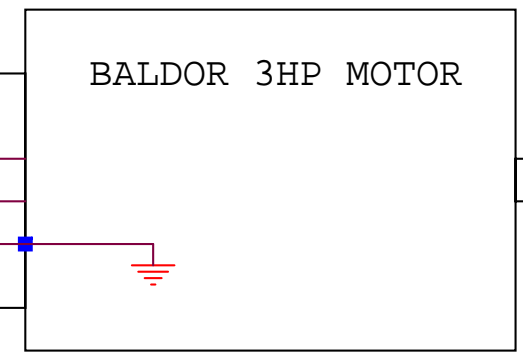

- PUSH BUTTON GREEN 800FP-F3PX10
- CONTACT BLOCK N.O. 800f-x10

800F-ALP
PLASTIC LATCH

ABB ASC355-03U-12A5-4

X1A	
1	
2	
3	
4	
5	
6	
7	
8	
9	+24V
10	GND
11	DCOM
12	D11
13	D12
14	
15	
16	
X1B	
17	
18	
19	
20	
21	
22	
X1C	
STO	
1	
2	
3	
4	

Title		
90" ABB DOME DRIVE - SIGNAL WIRING		
Size B	Document Number <Doc>	Rev A
Date:	Saturday, April 15, 2017	Sheet 1 of 1

CONTROL ROOM
ON/OFF SWITCH
and EMERGENCY
STOP BUTTON

480VAC 3-PHASE
DISCONNECT