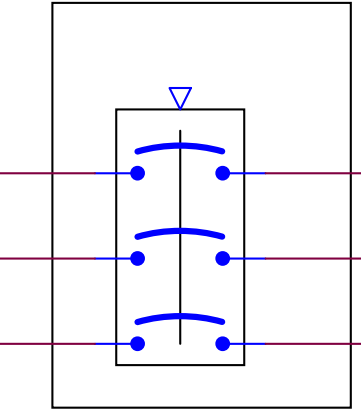

CONTROL ROOM
ON/OFF SWITCH
and EMERGENCY
STOP BUTTON

480VAC 3-PHASE
DISCONNECT

STEWART OBSERVATORY KITTE PEAK 90" TELESCOPE		
Title ABB DOME DRIVE - AC WIRING		
Size B	Document Number 21454	Rev A
Date: Wednesday, April 05, 2017	Sheet 2	of 4