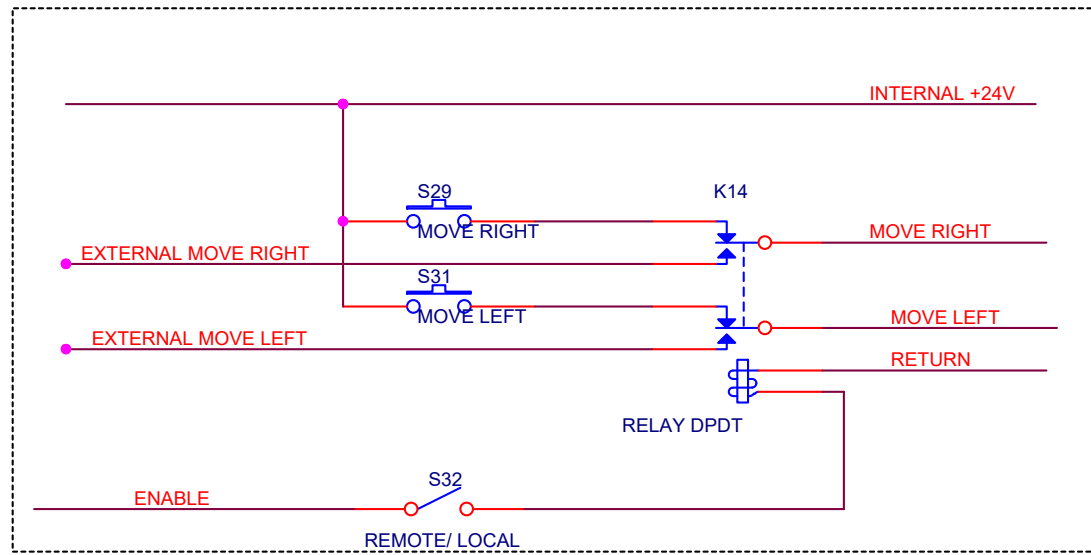

STEWART OBSERVATORY KITT PEAK 90" TELESCOPE		
Title ABB DOME DRIVES - BLOCK DIAGRAM		
Size A	Document Number 21454	Rev A
Date:	Wednesday, April 05, 2017	Sheet 1 of 4

KEY SWITCH and PUSH BUTTONS

RELAY BLOCK

480 VAC
3-PHASE
w/GND

REMOTE
SIGNALS

TO
LOCAL
MOTOR

TO
REMOTE
MOTOR

Title		
ABB DOME DRIVE ENCLOSURE		
Size	Document Number	Rev
B	<Doc>	A
Date:	Wednesday, April 05, 2017	Sheet 1 of 1

KEY SWITCH

800FP-KM21	KEY SWITCH ASSEMBLY
800F-11WE147	LEGEND PLATE LOCAL/REMOTE
800F-X01	CONTACT BLOCK N.C.

DOME LEFT and RIGHT SIGNALS FROM the SECOND FLOOR FOR REMOTE DOME MOTION

REMOTE / LOCAL SWITCH

- SELECTOR SWITCH 800FP-SM22
- LOCAL/REMOTE LEGEND PLATE 800F-11WE147
- CONTACT BLOCK N.C 800F-PQ21

RIGHT and LEFT PUSH BUTTONS