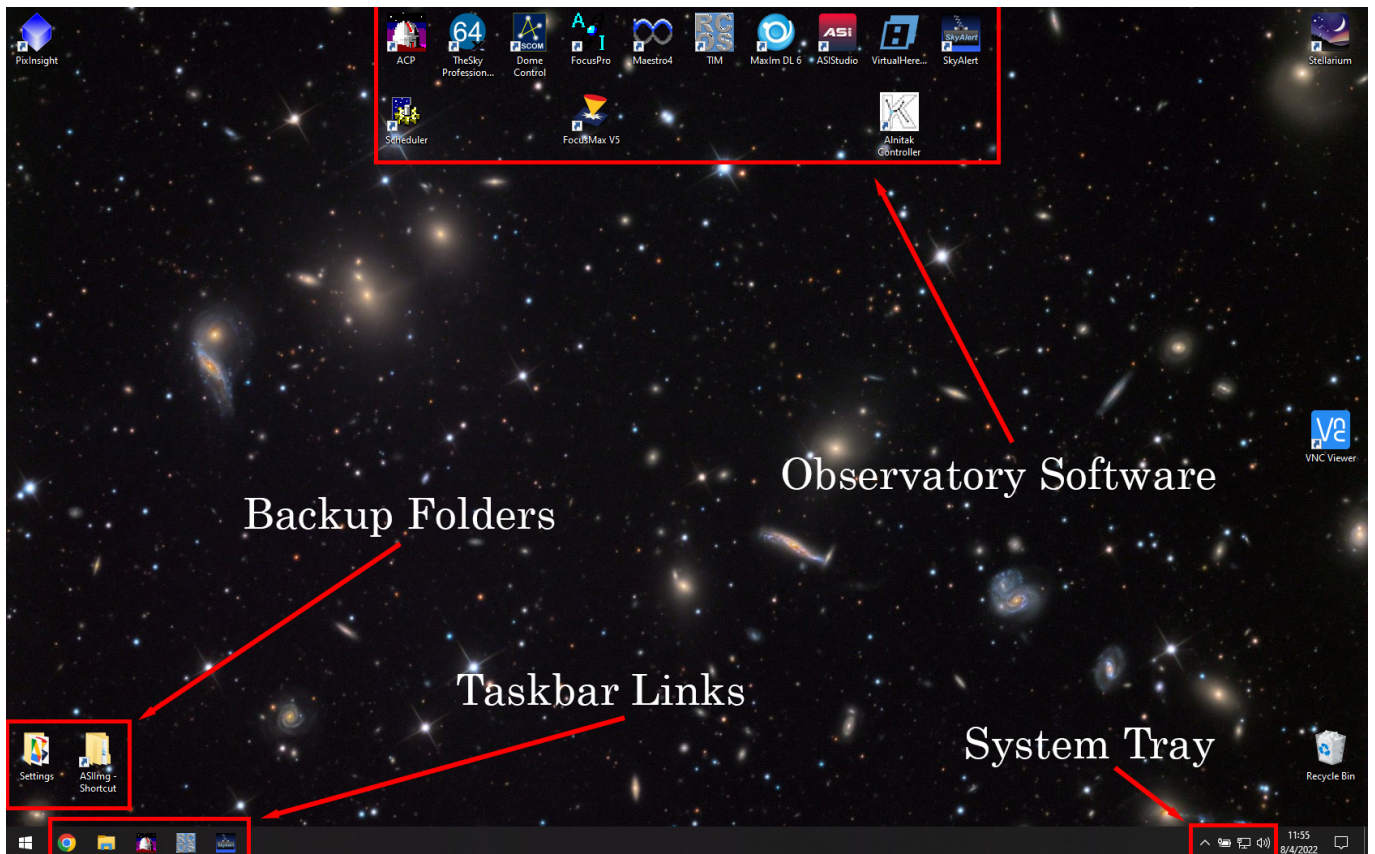

# Desktop Icons and Layout

Updated 8/4/2022 - Travis Deyoe

Use the image below to serve as a general guide for the quick link (taskbar) icons that open various programs.

## **TIM**

The Telescope Interface Module (TIM) was originally used to operate the Focuser, Rotator, temperature sensors, Mirror Covers, and fans. It now just does the Mirror Covers and is scheduled for removal and replacement.