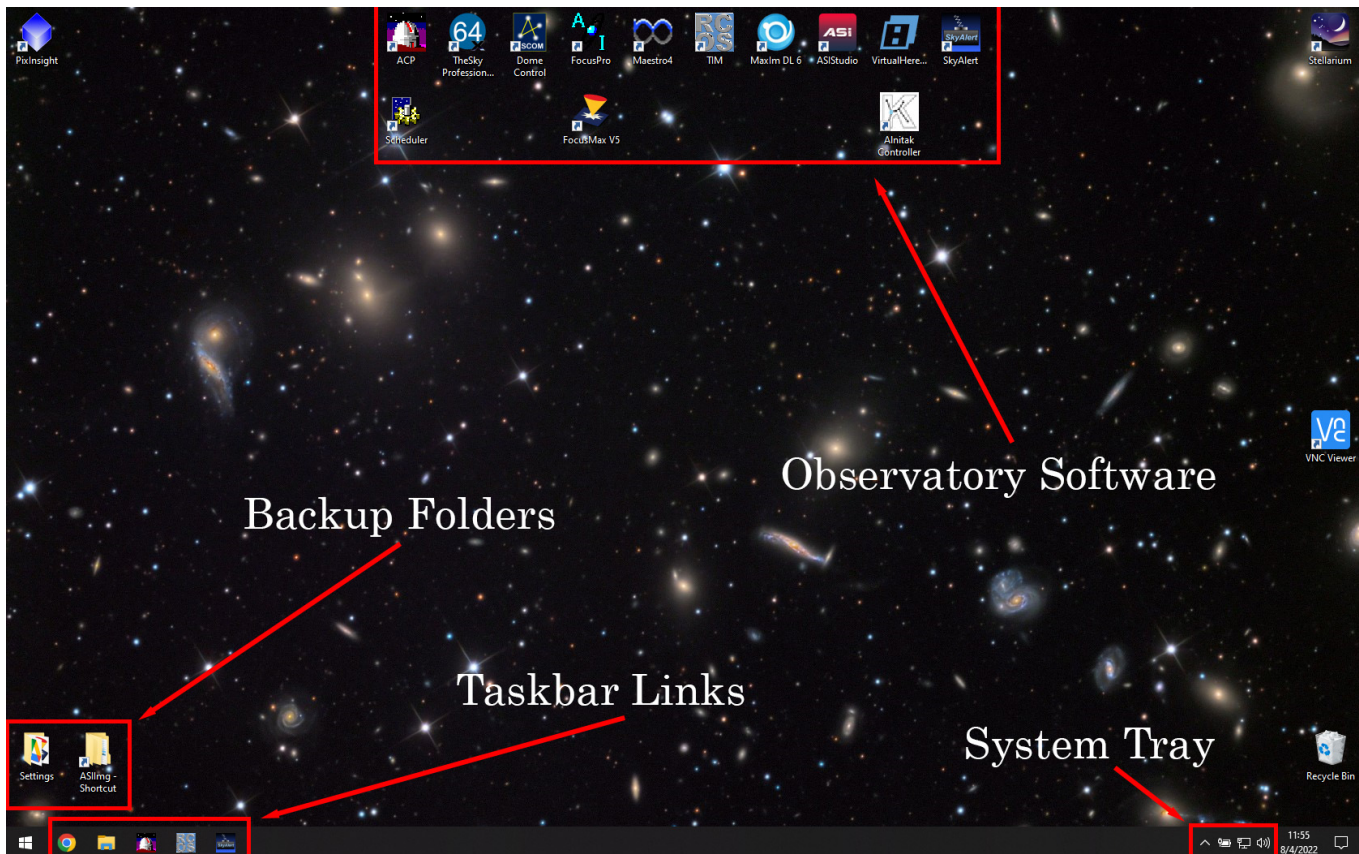

# Desktop Icons and Layout

Updated 8/4/2022 - Travis Deyoe

Use the image below to serve as a general guide for the quick link (taskbar) icons that open various programs.

## **TIM**

The Telescope Interface Module (TIM) was originally used to operate the Focuser, Rotator, temperature sensors, Mirror Covers, and fans. It now just does the Mirror Covers and is scheduled for removal and replacement.