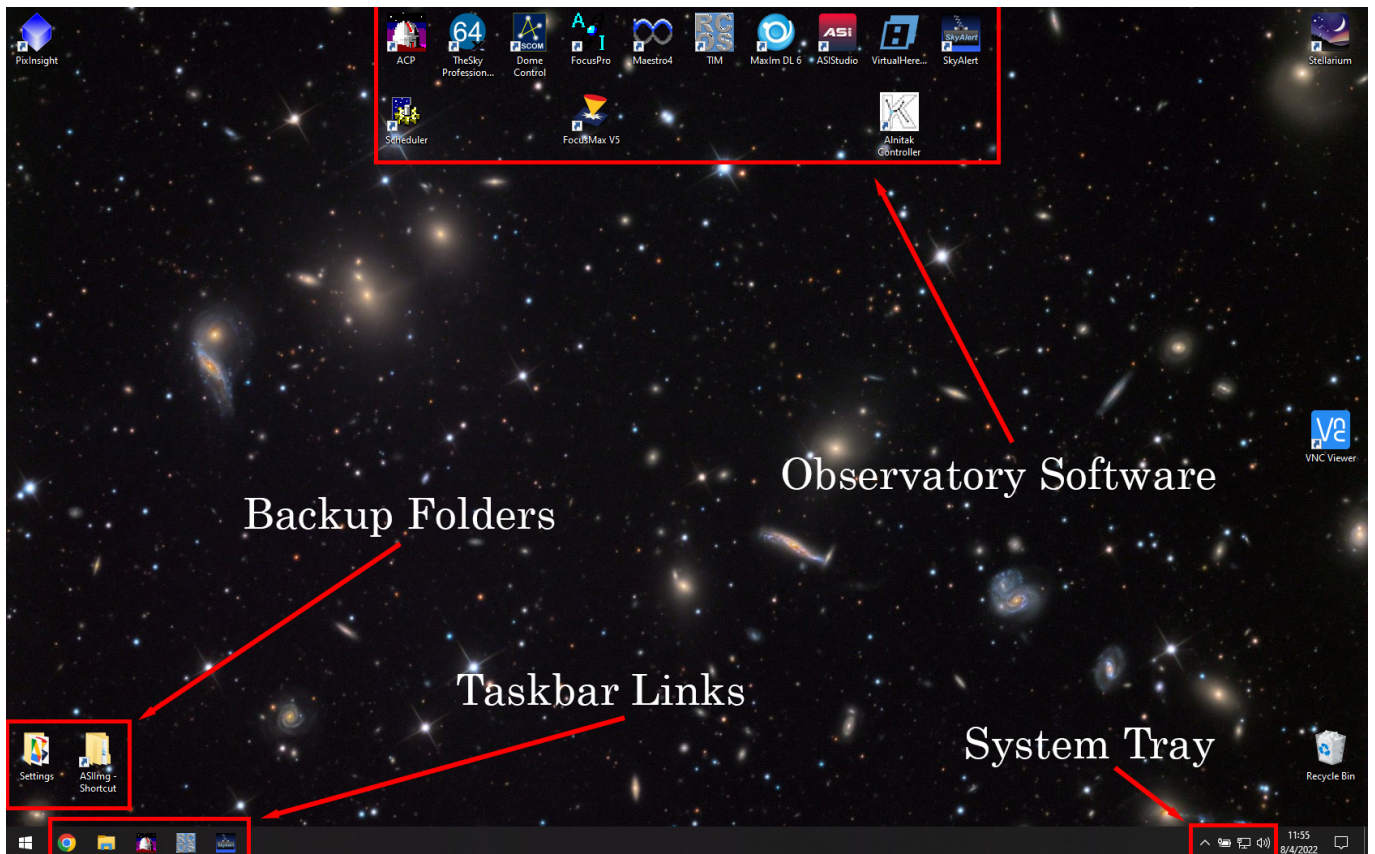

Desktop Icons and Layout

Updated 8/4/2022 - Travis Deyoe

Use the image below to serve as a general guide for the quick link (taskbar) icons that open various programs.

Observatory Software

Maestro3

ACP

Scheduler

VirtualHere

Alnitak Controller

SkyAlert

Backup Folders

Settings

This folder contains license files and program install files for most of the required observatory programs on the computer. Do not touch this folder unless you are instructed to.

File Explorer

I have no idea what this is. Is it like Dora?

ACP

TIM

The Telescope Interface Module (TIM) was originally used to operate the Focuser, Rotator, temperature sensors, Mirror Covers, and fans. It now just does the Mirror Covers and is scheduled for removal and replacement.

VNC Viewer

Originally used to access the old TCS computers (PubSub and the MIC) however now just here in case you want to remotely connect to the Phillips for some reason.

Recycling Bin

- The Telescope Control software (PubSub GUI) is accessed through the Chrome browser.
- The Schulman Network is a document on the desktop.
- VNC is an icon on the desktop. This permits access to PubSub and the Mic controller computers.