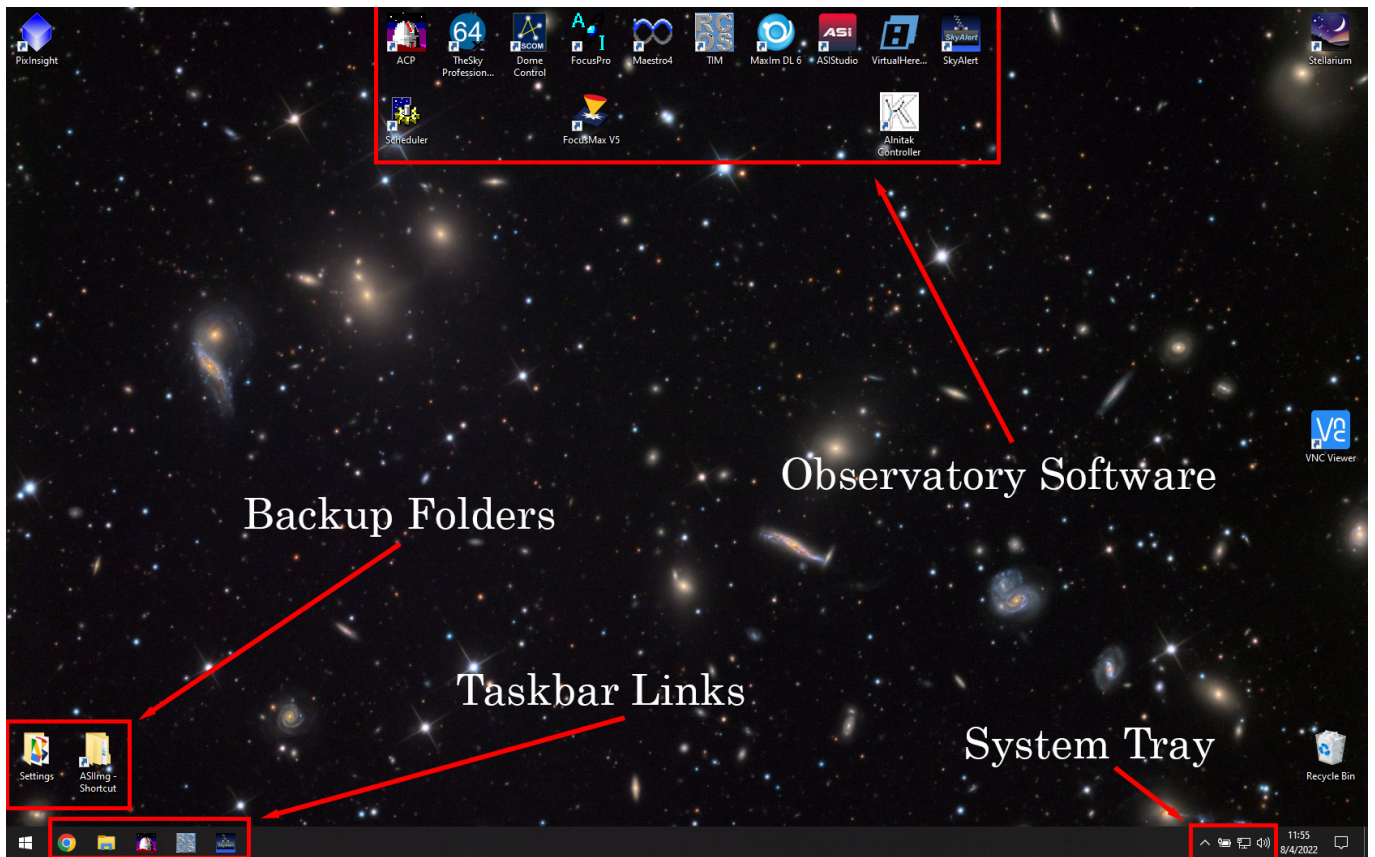

# Desktop Icons and Layout

Updated 8/4/2022 - Travis Deyoe

Use the image below to serve as a general guide for the quick link (taskbar) icons that open various programs.