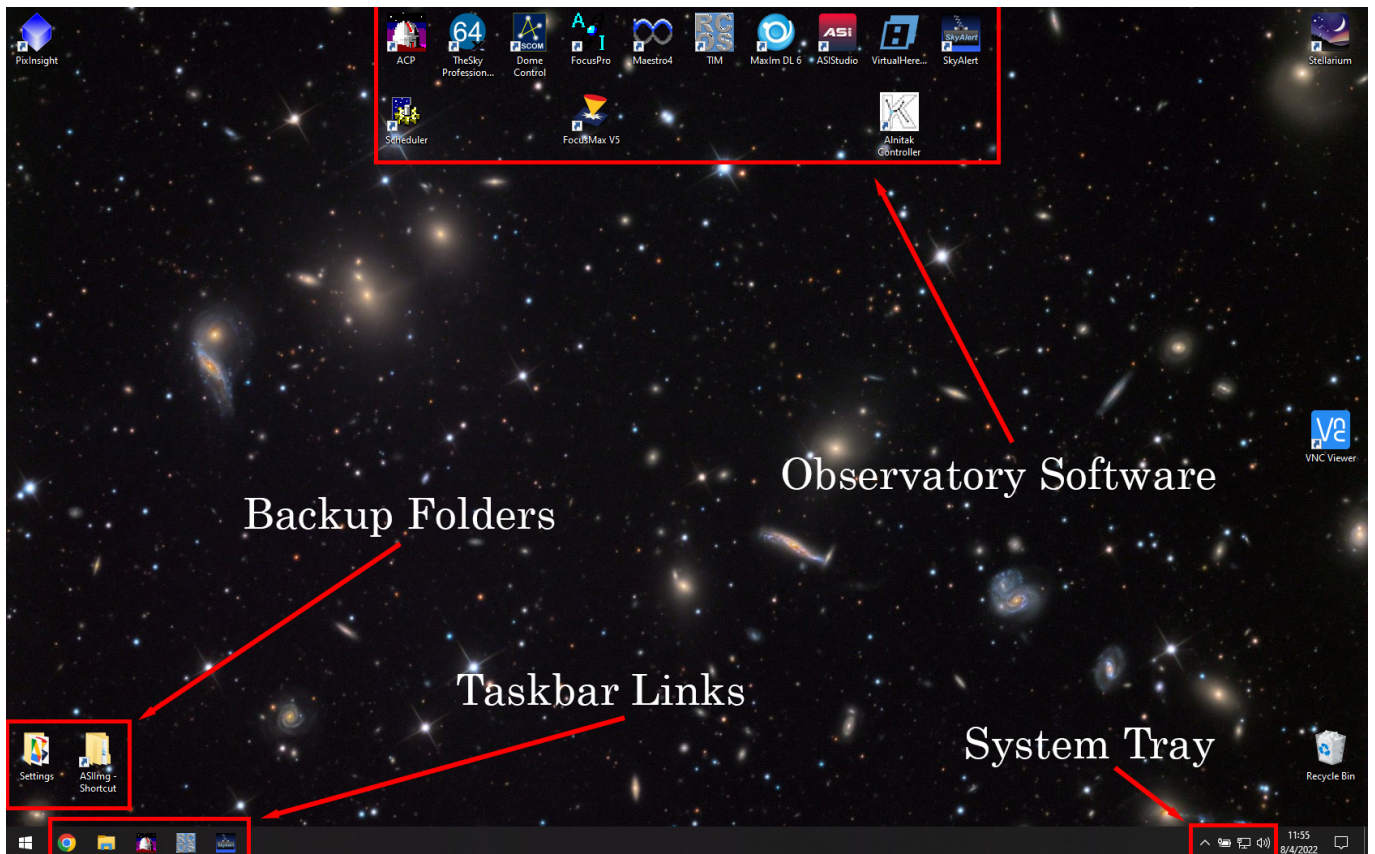

Desktop Icons and Layout

Updated 8/4/2022 - Travis Deyoe

Use the image below to serve as a general guide for the quick link (taskbar) icons that open various programs.

Observatory Software

Maestro3

ACP

Scheduler

File Explorer

ACP

TIM

SkyAlert

Weather software. This connects to the SkyAlert Weather Station on the Power House. It starts up automatically when the computer boots up and should stay running in the background. It is also configured to give ACP weather information for automatic bad weather shutdown (parking the telescope and closing the dome).

If you just need to quickly check what is up in the sky and you don't want to open TheSkyX. Stellarium is an easy intuitive planetarium software that is also set up to control the telescope if you so choose. (currently connects through ACP so the dome operates with it telescope motion)

VNC Viewer

Originally used to access the old TCS computers (PubSub and the MIC) however now just here in case you want to remotely connect to the Phillips for some reason.

Recycling Bin

- The Telescope Control software (PubSub GUI) is accessed through the Chrome browser.
- The Schulman Network is a document on the desktop.
- VNC is an icon on the desktop. This permits access to PubSub and the Mic controller computers.