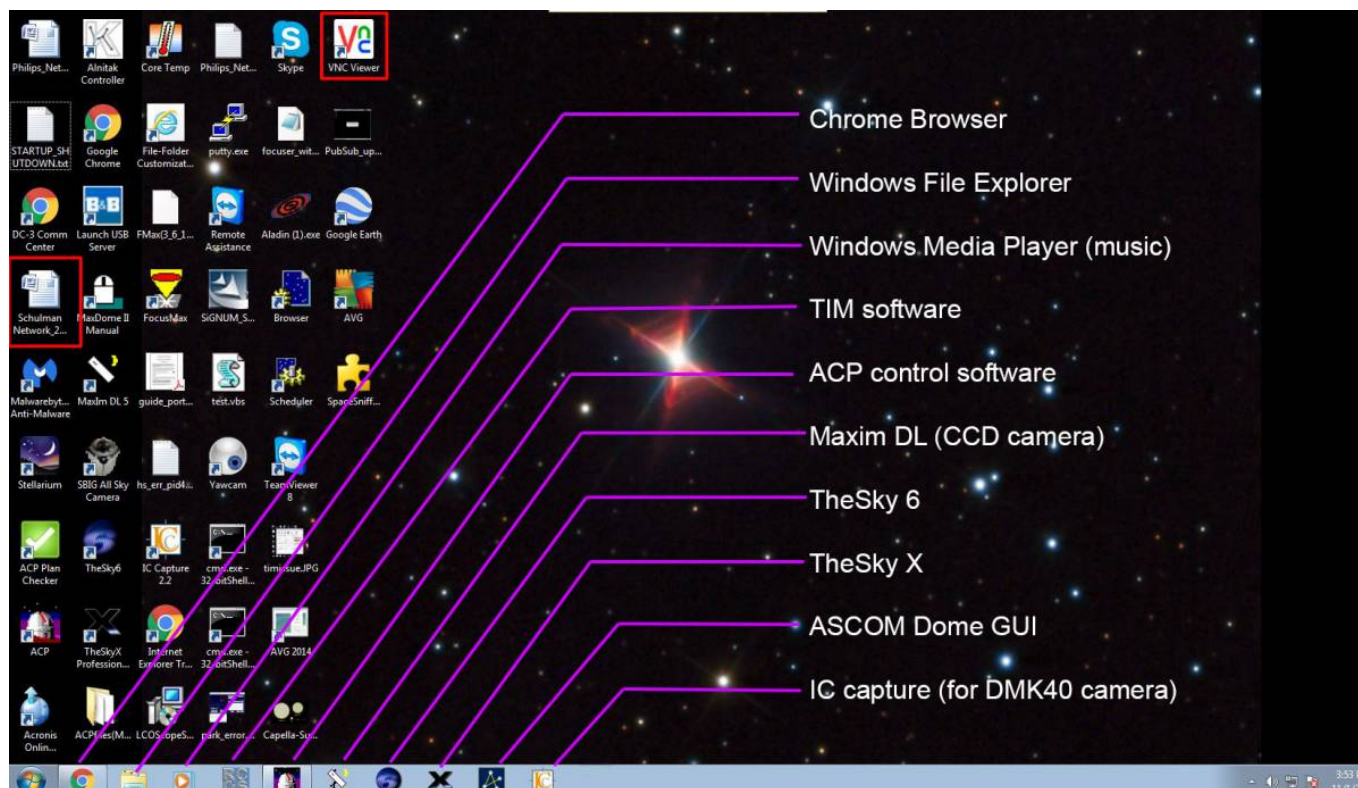

Layout and Icons

Use the image below to serve as a general guide for the quick link (taskbar) icons that open various programs.

Notes

- The Telescope Control software (PubSub GUI) is accessed through the Chrome browser.
- The Schulman Network is a document on the desktop.
- VNC is an icon on the desktop. This permits access to PubSub and the Mic controller computers.

From: <https://lavinia.as.arizona.edu/~tscopewiki/> - MOON

Permanent link: https://lavinia.as.arizona.edu/~tscopewiki/doku.php?id=desktop_icons_and_software_layout&rev=1564430060

Last update: 2019/07/29 12:54