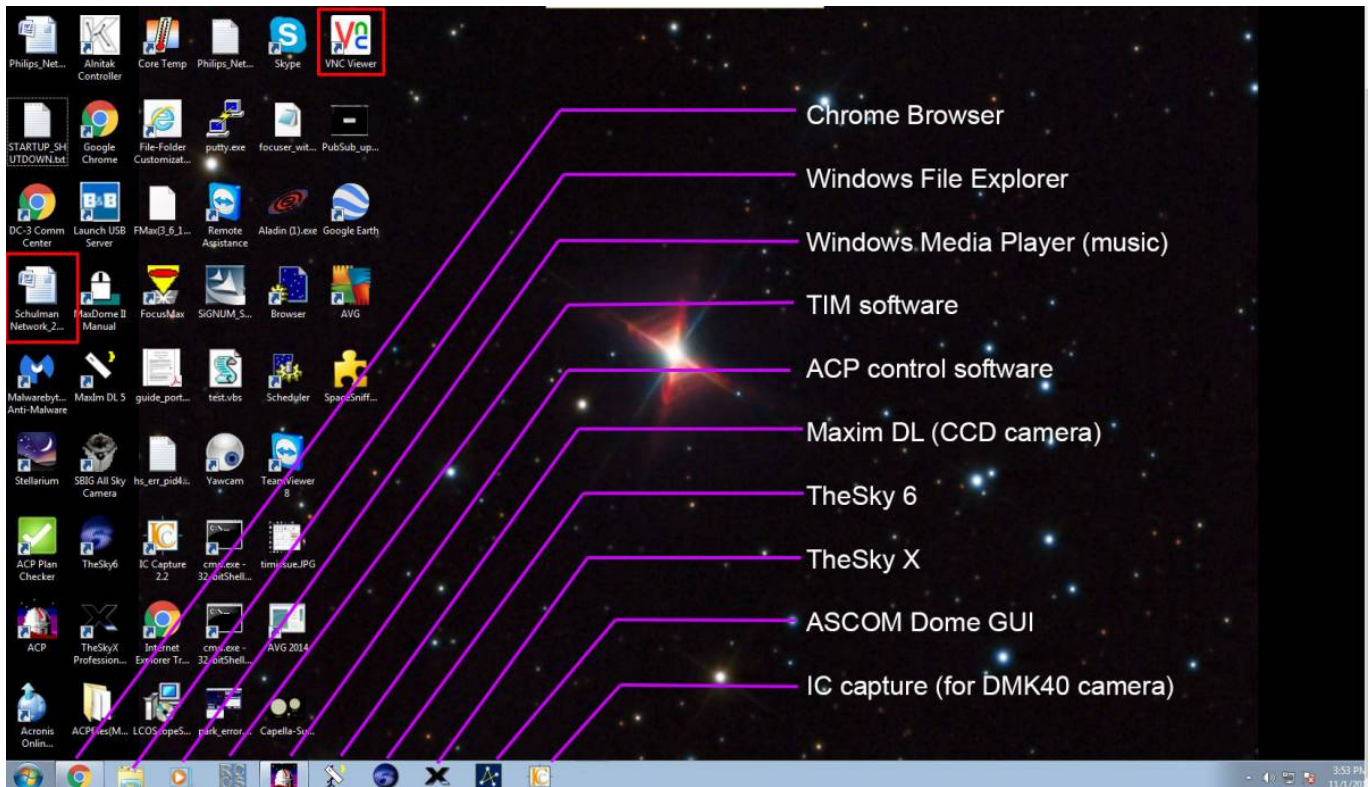

Layout and Icons

Use the image below to serve as a general guide for the quick link (taskbar) icons that open various programs.

Notes

- The Telescope Control software (PubSub GUI) is accessed through the Chrome browser.
- The Schulman Network is a document on the desktop.
- VNC is an icon on the desktop. This permits access to PubSub and the Mic controller computers.

From: <https://lavinia.as.arizona.edu/~tscopewiki/> - MOON

Permanent link: https://lavinia.as.arizona.edu/~tscopewiki/doku.php?id=desktop_icons_and_software_layout&rev=1478062583

Last update: 2016/11/01 21:56