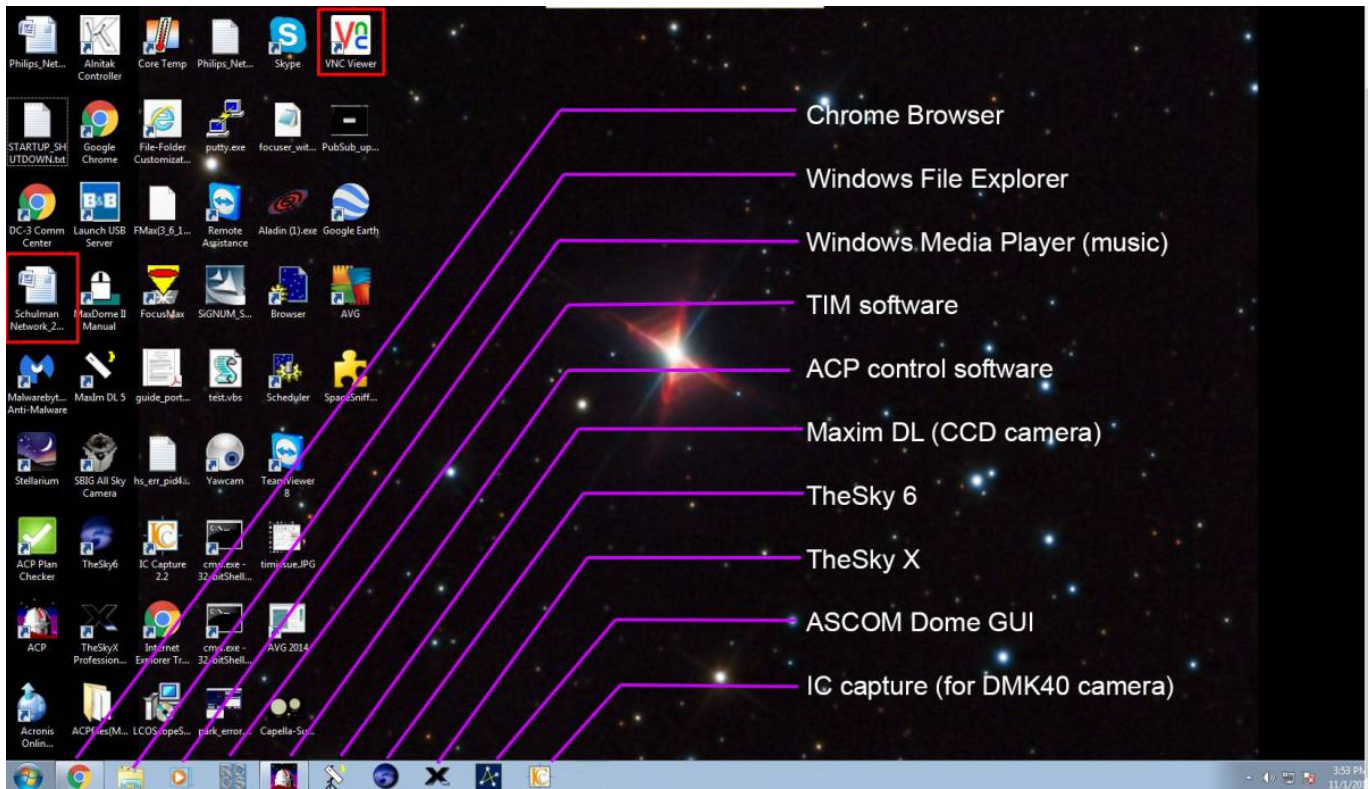

Layout and Icons

Use the image below to serve as a general guide for the quick link (taskbar) icons that open various programs.

Notes

- The Telescope Control software (PubSub GUI) is accessed through the Chrome browser.
- The Schulman Network is a document on the desktop.
- VNC is an icon on the desktop. This permits access to PubSub and the Mic controller computers.

From: <https://lavinia.as.arizona.edu/~tscopewiki/> - MOON

Permanent link: https://lavinia.as.arizona.edu/~tscopewiki/doku.php?id=desktop_icons_and_software_layout&rev=1478062516

Last update: 2016/11/01 21:55