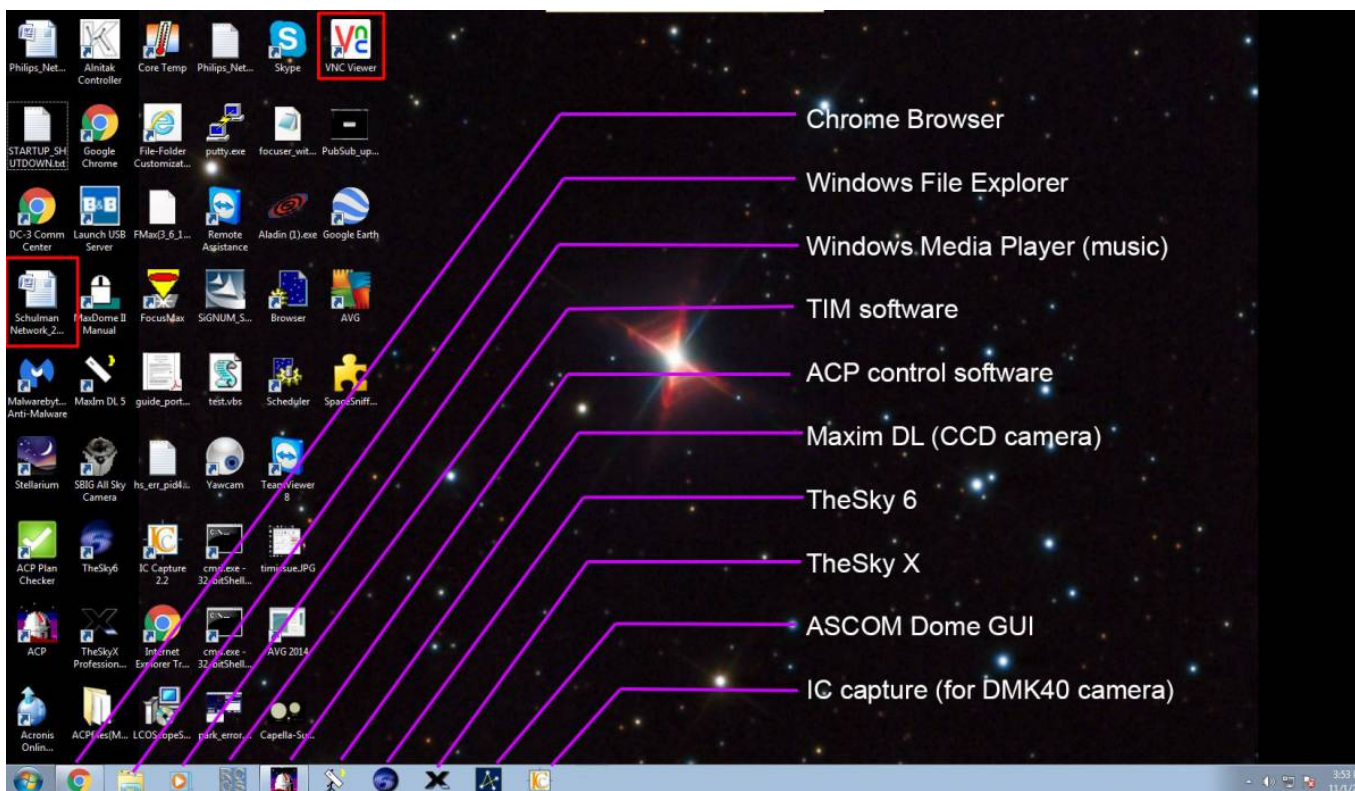

Layout and Icons

Use the image below to serve as a general guide for the quick link (taskbar) icons that open various programs.

Notes

- The Telescope Control software (PubSub GUI) is accessed through the Chrome browser.
- The Schulman Network is a document on the desktop.
- VNC is an icon on the desktop. This permits access to PubSub and the Mic controller computers.

From: <https://lavinia.as.arizona.edu/~tscopewiki/> - MOON

Permanent link: https://lavinia.as.arizona.edu/~tscopewiki/doku.php?id=desktop_icons_and_software_layout&rev=1478062059

Last update: 2016/11/01 21:47