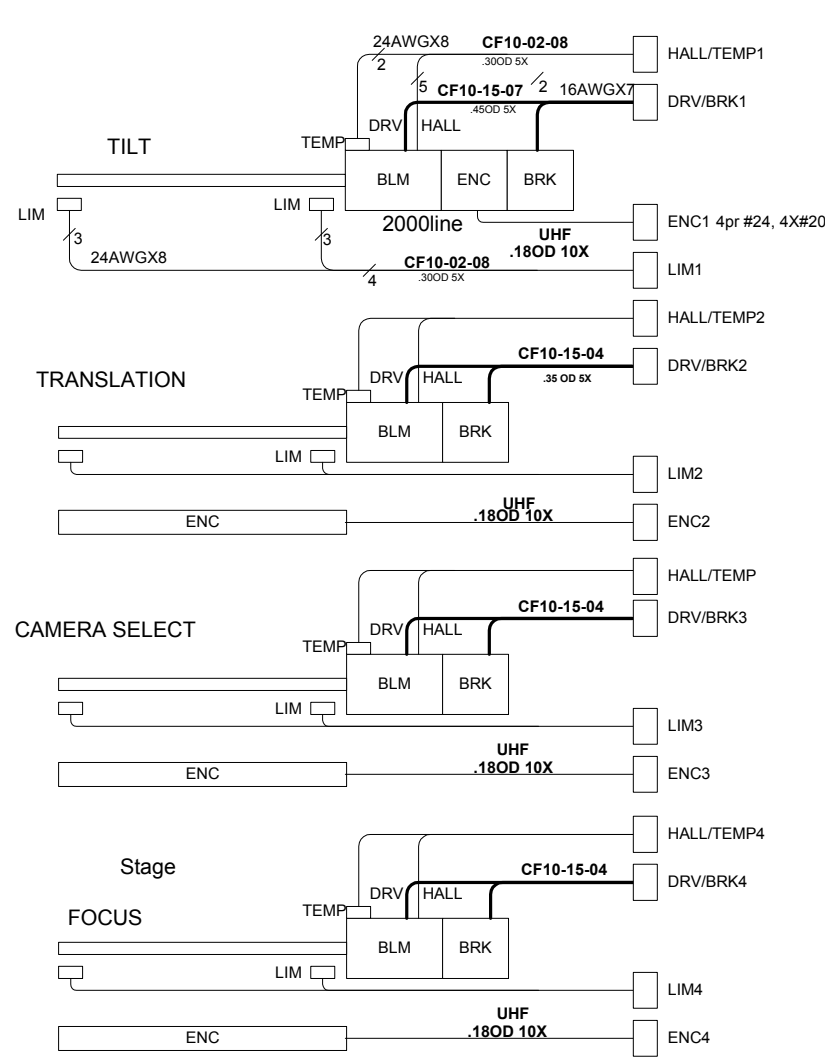

WFS Electrical Block Diagram

Wednesday, September 25, 2002

MOVING PLATFORM

Draft