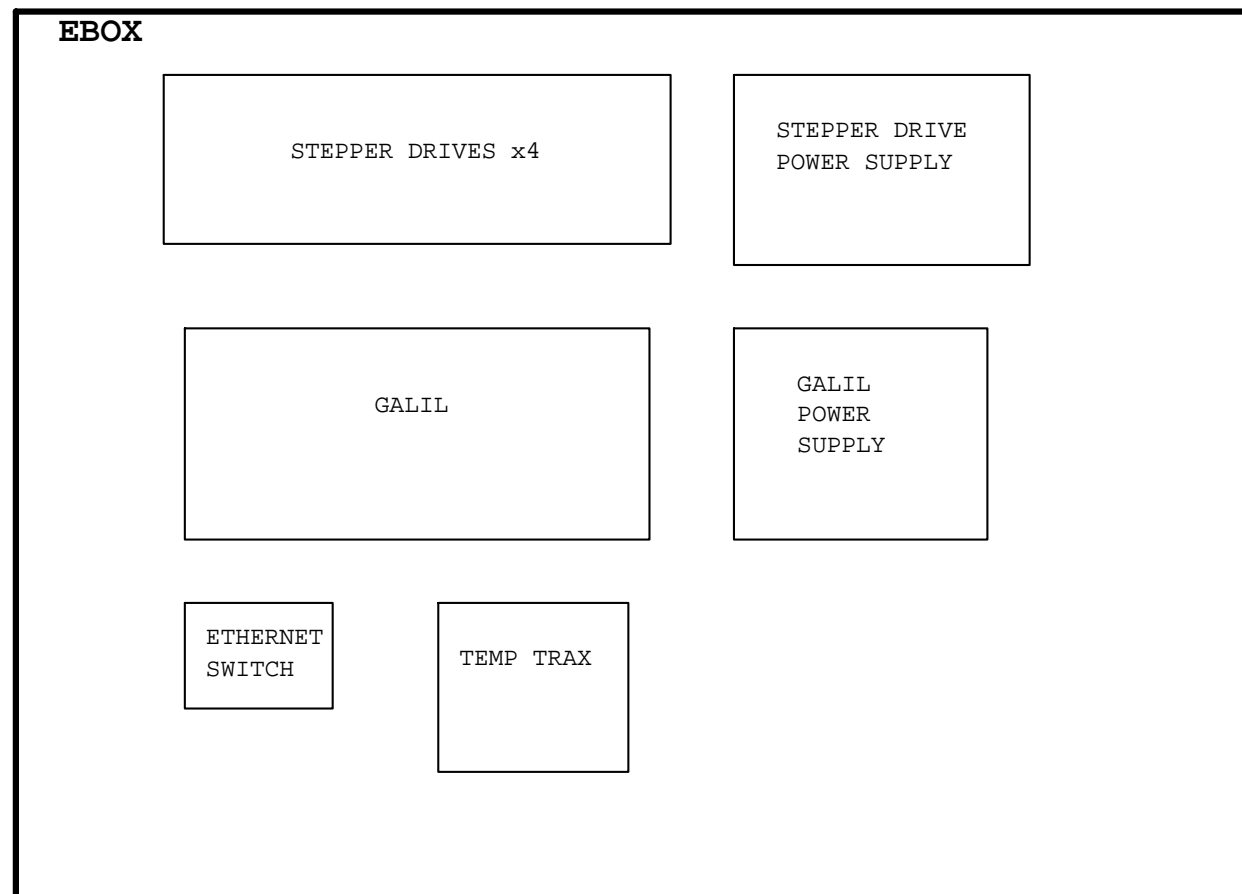

29"

21"

MAESTRO		
Title EBOX LAYOUT		
Size B	Document Number MAESTRO_ebox_layout.pdf	Rev A
Date:	Wednesday, April 20, 2005	Sheet 1 of 1