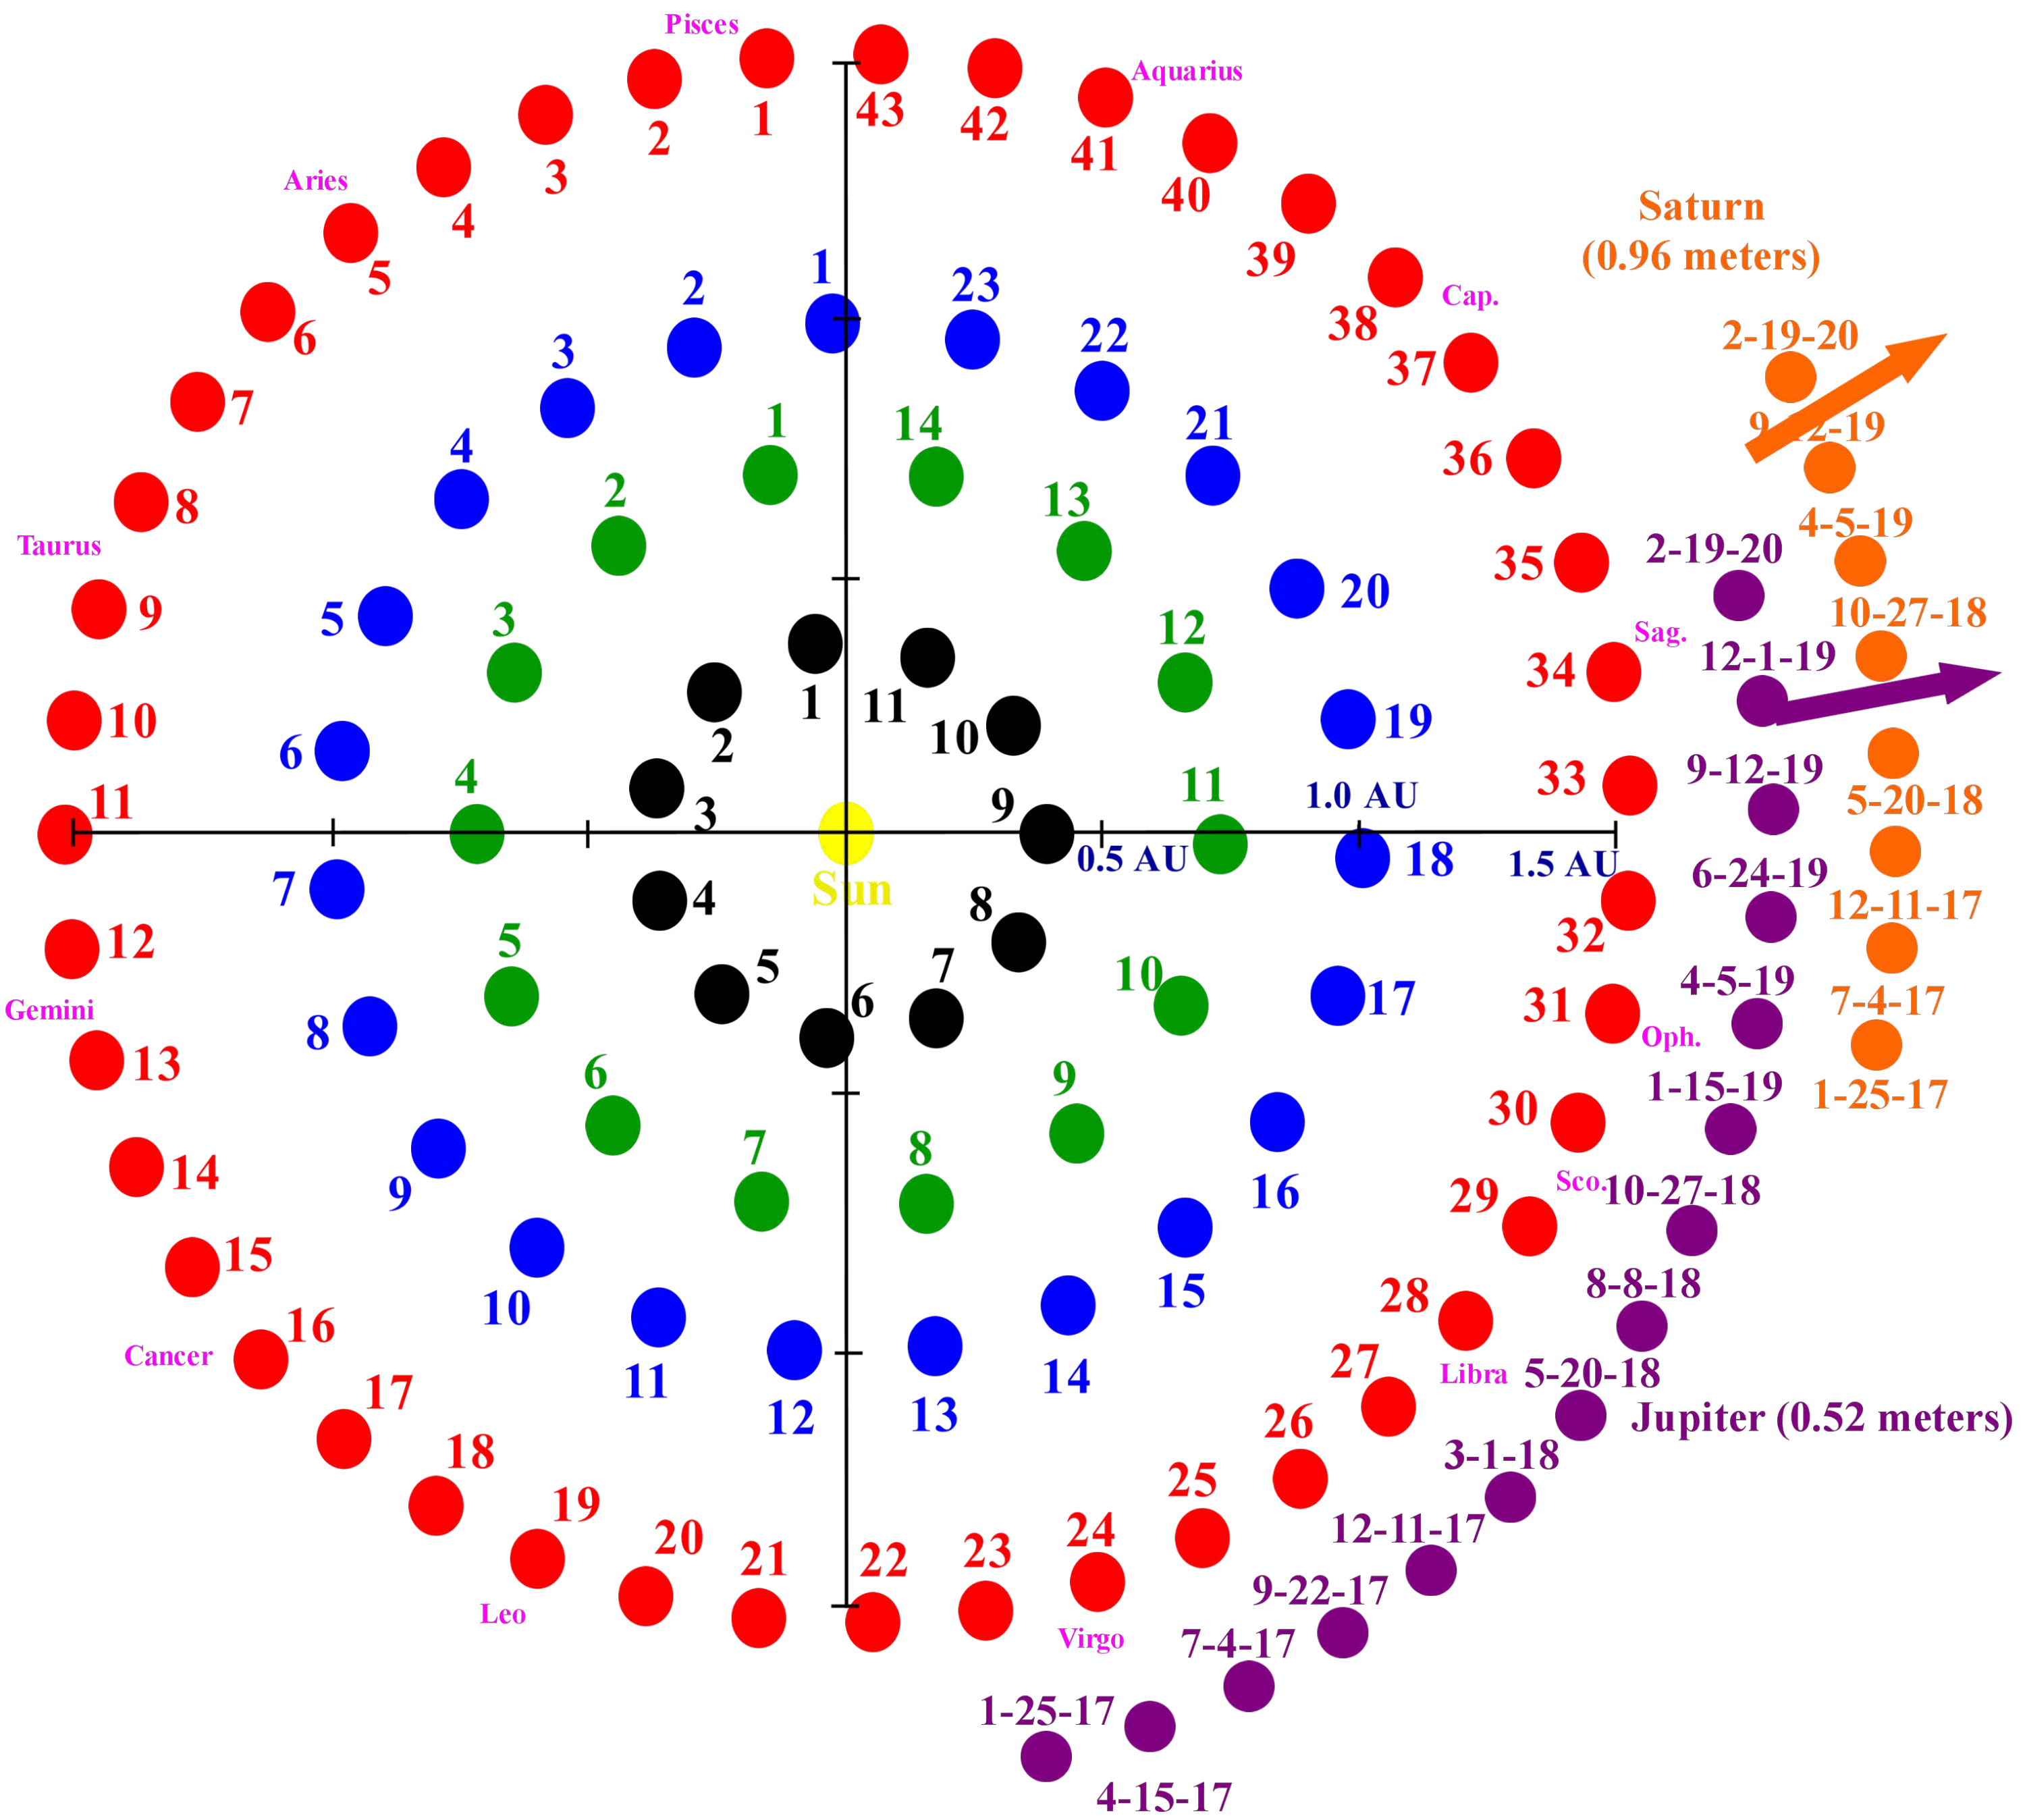

Tabletop Orrery: Mercury to Saturn

10 centimeters = 1 AU (Earth-Sun distance)

Mercury (0.39 AU, orbital period = 88.0 days, 47.4 km/s)

Venus (0.72 AU, orbital period = 224.7 days, 35.0 km/s)

Earth (1.00 AU, orbital period = 365.25 days, 29.8 km/s)

Mars (1.52 AU, orbital period = 687.0 days, 24.1 km/s)

Jupiter (5.2 AU, orbital period = 11.86 years; 13.1 km/s)

Saturn (9.6 AU, orbital period = 29.46 years; 9.7 km/s)