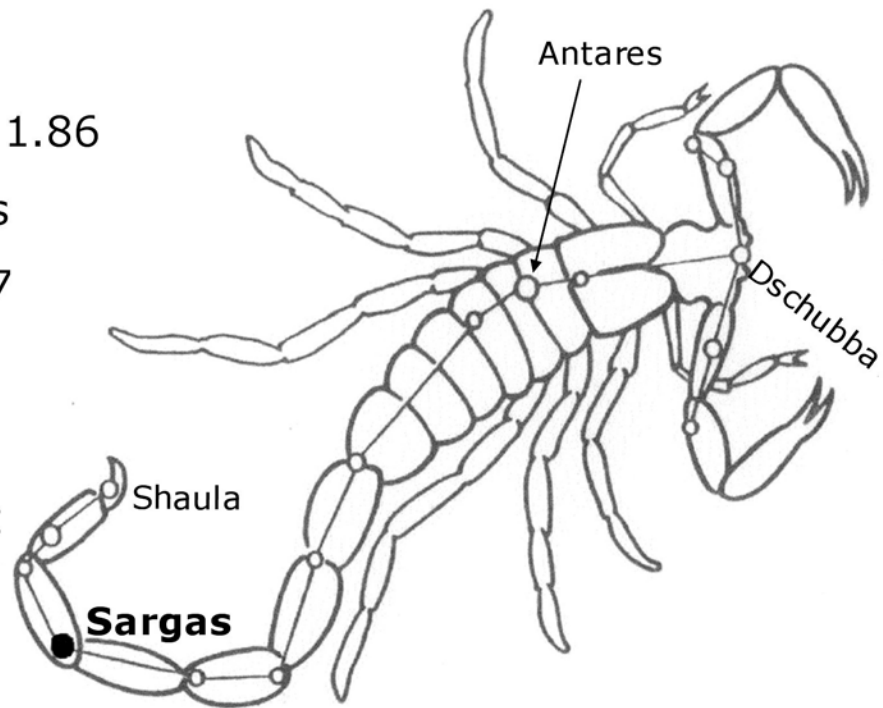

Type (Size): Supergiant

Spectral Class: F8 Ib

Constellation: **Cygnus (The Swan)**

Star Name: **Delta Cygni (Ruc)**

Brightness (Magnitude): 2.86

Distance: 171 light-years

Absolute Magnitude: -0.74

Temperature: 9,800 K

Color: Blue-White

Type (Size): Subgiant

Spectral Class: B9.5 IV

Constellation: **Scorpius (The Scorpion)**

Star Name: **Sargas**

Brightness (Magnitude): 1.86

Distance: 270 light-years

Absolute Magnitude: -2.7

Temperature: 7,200 K

Color: Yellow-White

Type (Size): Bright Giant

Spectral Class: F1 II

Constellation: **Scorpius (The Scorpion)**

Star Name: **Dschubba**

Brightness (Magnitude): 2.29
(Recently, variable, 1.6-2.0)

Distance: 400 light-years

Absolute Magnitude: -3.2

Temperature: 28,000 K

Color: Blue-White

Type (Size): Subgiant

Spectral Class: B0 IV

Constellation: **Orion (The Hunter)**

Star Name: **Bellatrix**