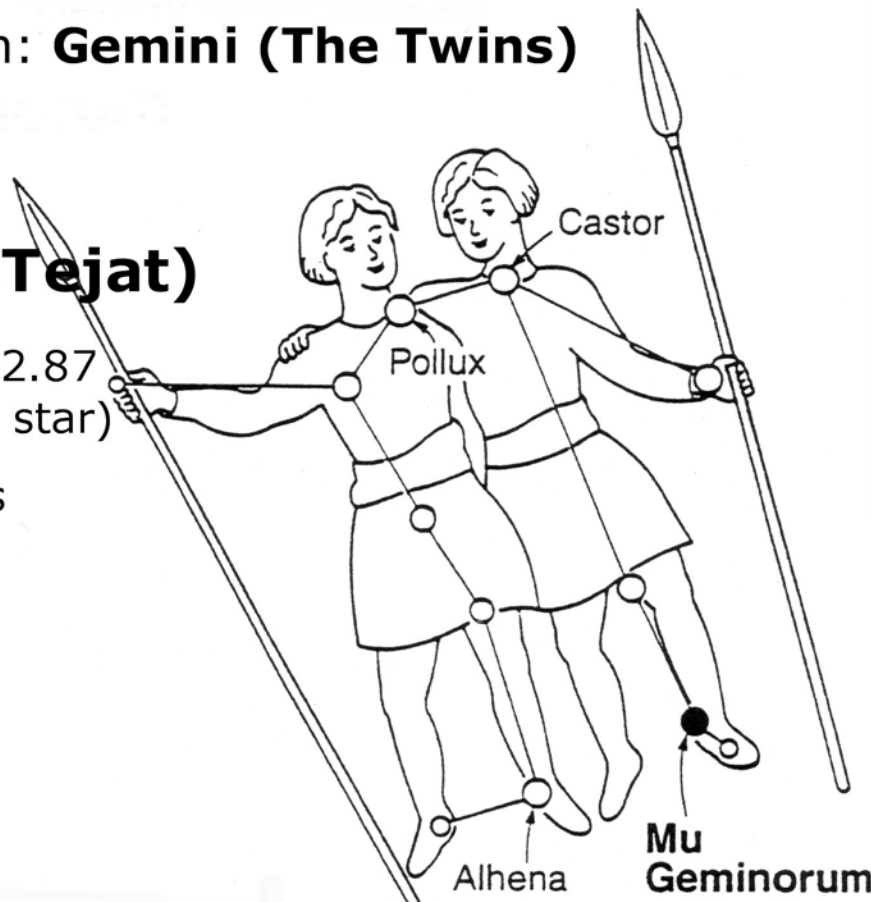

Spectral Class: K0 IIIb

Constellation: **Gemini (The Twins)**

Star Name: **Mu Geminorum (Tejat)**

Brightness (Magnitude): 2.87
(2.75-3.02) (Variable star)

Distance: 230 light-years

Absolute Magnitude: 1.4

Temperature: 3,650 K

Color: Red

Type (Size): Giant

Spectral Class: M3 IIIab

Constellation: **Gemini (The Twins)**

Star Name: **Alhena**

Brightness (Magnitude): 1.93

Distance: 105 light-years

Absolute Magnitude: -0.6

Star Name: **Schedar**

Brightness (Magnitude): 2.24

Distance: 229 light-years

Absolute Magnitude: -1.99

Temperature: 4,530 K

Color: Orange

Type (Size): Giant

Spectral Class: K0 IIIa