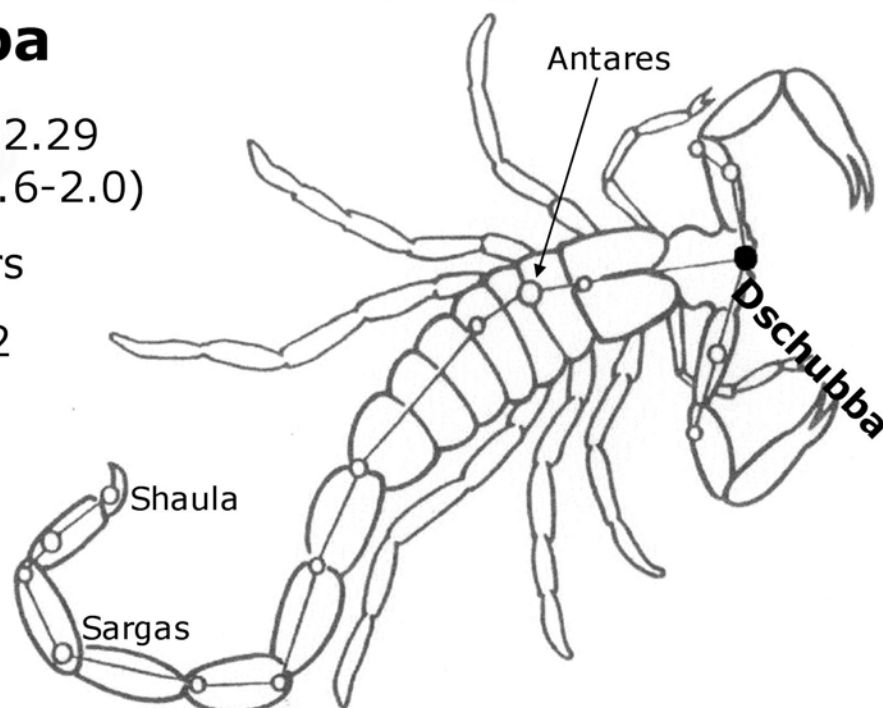

Temperature: 7,200 K

Color: Yellow-White

Type (Size): Bright Giant

Spectral Class: F1 II

Constellation: **Scorpius (The Scorpion)**

Star Name: **Dschubba**

Brightness (Magnitude): 2.29
(Recently, variable, 1.6-2.0)

Distance: 400 light-years

Absolute Magnitude: -3.2

Temperature: 28,000 K

Color: Blue-White

Type (Size): Subgiant

Spectral Class: B0 IV

Constellation: **Orion (The Hunter)**

Star Name: **Bellatrix**

Brightness (Magnitude): 1.64

Distance: 240 light-years

Absolute Magnitude: -2.7

Temperature: 21,500 K

Color: Blue-White

Type (Size): Giant

Spectral Class: B2 III

Constellation: **Orion (The Hunter)**

Star Name: **Iota Orionis (Hatysa)**

Brightness (Magnitude): 2.77

(Binary star)

Distance: 1,300 light-years

Absolute Magnitude: -5.3

Temperature: 31,500 K

Color: Blue/Blue

Type (Size): Giant/Giant