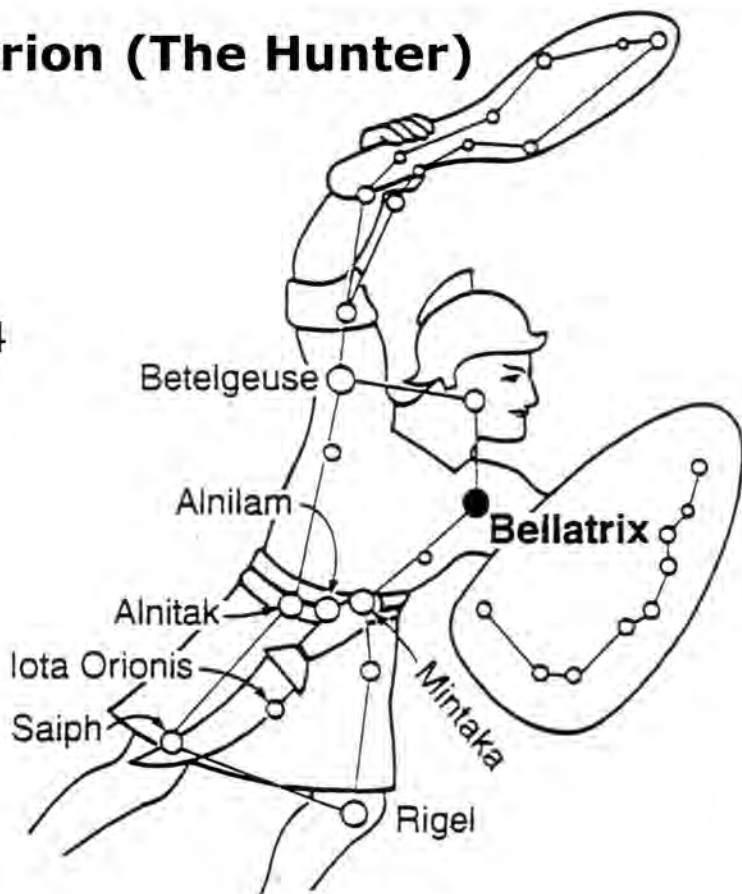

Brightness (Magnitude): 1.64

Distance: 240 light-years

Absolute Magnitude: -2.7

Temperature: 21,500 K

Color: Blue-White

Type (Size): Giant

Spectral Class: B2 III

Constellation: **Orion (The Hunter)**