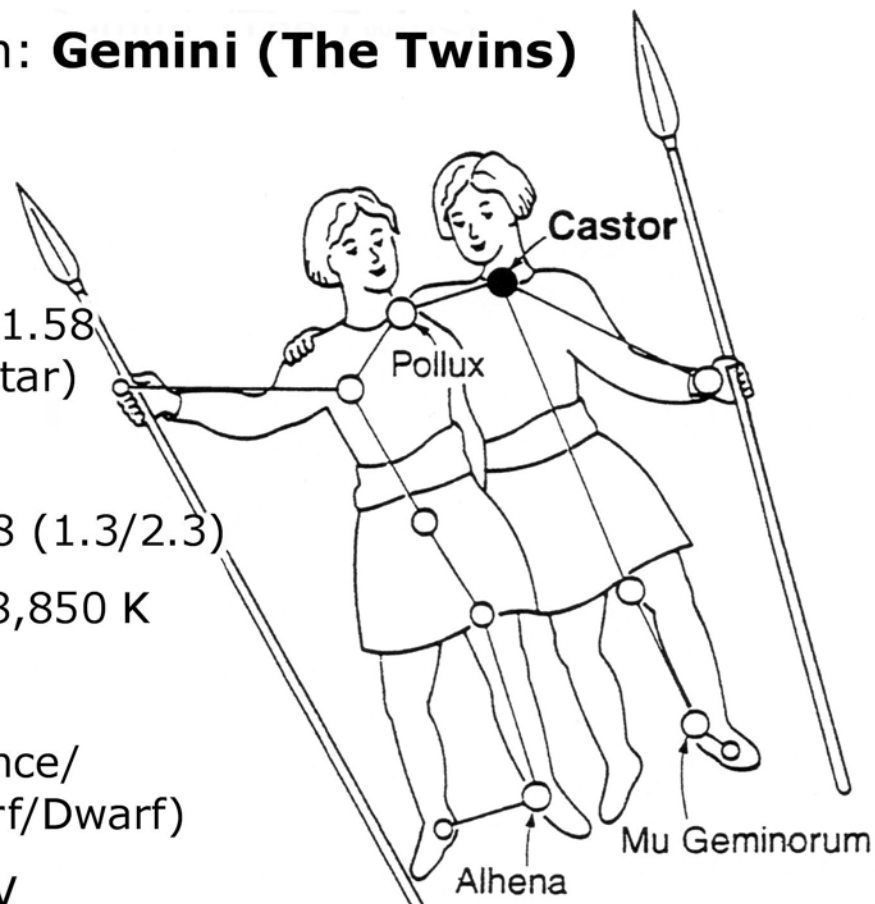

Color: Red

Type (Size): Giant

Spectral Class: M3 IIIab

Constellation: **Gemini (The Twins)**

Star Name: **Alhena**

Brightness (Magnitude): 1.93

Distance: 105 light-years

Absolute Magnitude: -0.6

Temperature: 9,750 K

Color: White

Type (Size): Subgiant

Spectral Class: A0 IV

Constellation: **Gemini (The Twins)**

Star Name: **Castor**

Brightness (Magnitude): 1.58
(1.96/2.91) (Binary star)

Distance: 50 light-years

Absolute Magnitude: 0.58 (1.3/2.3)

Temperature: 10,300 K/8,850 K

Color: White/White

Type (Size): Main Sequence/
Main Sequence (Dwarf/Dwarf)

Spectral Class: A1 V/A2 V

Constellation: **Cassiopeia (The Queen)**

Star Name: **Schedar**

Brightness (Magnitude): 2.24

Distance: 229 light-years

Absolute Magnitude: -1.99

Temperature: 4,530 K

Color: Orange

Type (Size): Giant

Spectral Class: K0 IIIa