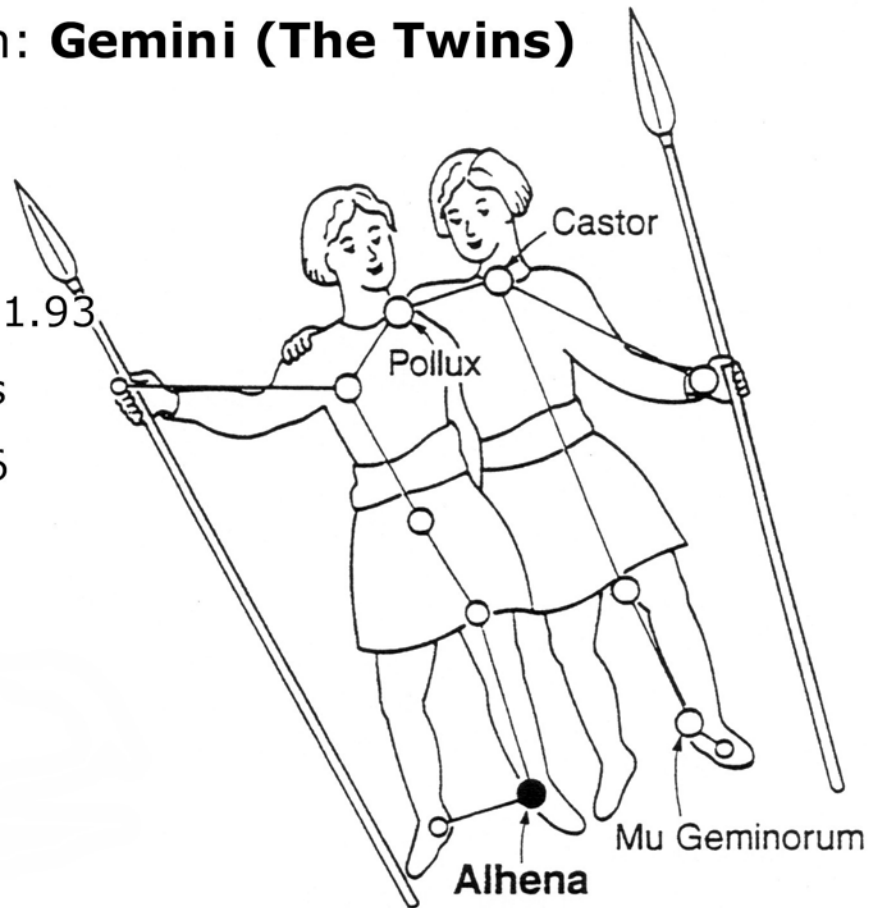

Constellation: **Gemini (The Twins)**

Star Name: **Alhena**

Brightness (Magnitude): 1.93

Distance: 105 light-years

Absolute Magnitude: -0.6

Temperature: 9,750 K

Color: White

Type (Size): Subgiant

Spectral Class: A0 IV