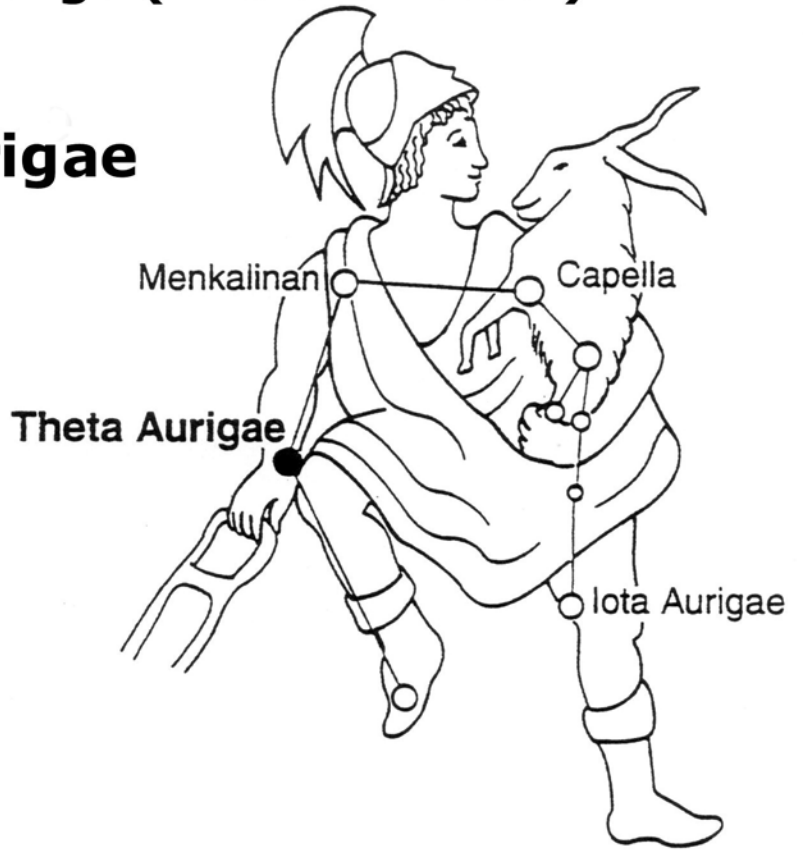

Temperature: 9,200°C

Color: White

Constellation: **Ursa Major (The Great Bear)**

Star Name: **Alioth**

Brightness: 1.76

Distance: 81 light-years

Temperature: 9,100°C

Color: White

Constellation: **Canis Major (The Greater Dog)**

Star Name: **Mirzam**

Brightness: 1.98

Distance: 500 light-years

Temperature: 22,000°C

Color: Blue-White

Constellation: **Canis Major (The Greater Dog)**

Star Name: **Adhara**

Brightness: 1.51

Distance: 430 light-years

Temperature: 24,500°C

Color: Blue-White

Constellation: **Auriga (The Charioteer)**

Star Name: **Theta Aurigae
(Mahasim)**

Brightness: 2.70

Distance: 173 light-years

Temperature: 9,900°C

Color: White

Constellation: **Auriga (The Charioteer)**

Star Name: **Iota Aurigae
(Hassaleh)**

Brightness: 2.69

Distance: 510 light-years

Temperature: 4100°C

Color: Orange