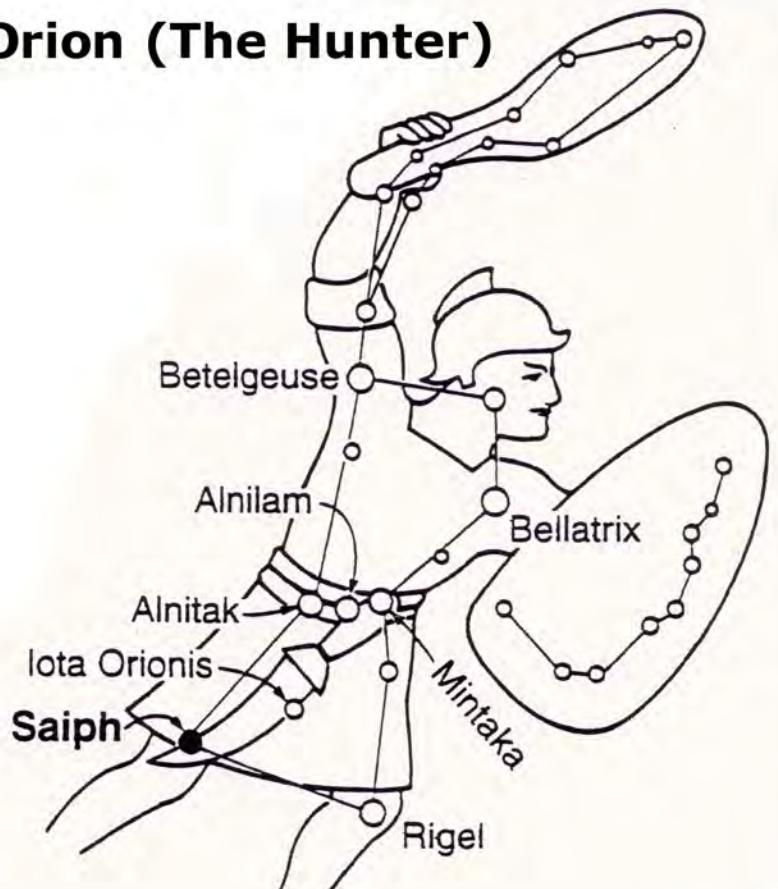

Constellation: **Orion (The Hunter)**

Star Name: **Alnilam**

Brightness: 1.70

Distance: 1,300 light-years

Temperature: 25,000°C

Color: Blue-White

Constellation: **Orion (The Hunter)**

Star Name: **Saiph**

Brightness: 2.06

Distance: 700 light-years

Temperature: 26,000°C

Color: Blue-White

Constellation: **Ursa Major (The Great Bear)**

Star Name: **Phecda**

Brightness: 2.41

Distance: 84 light-years