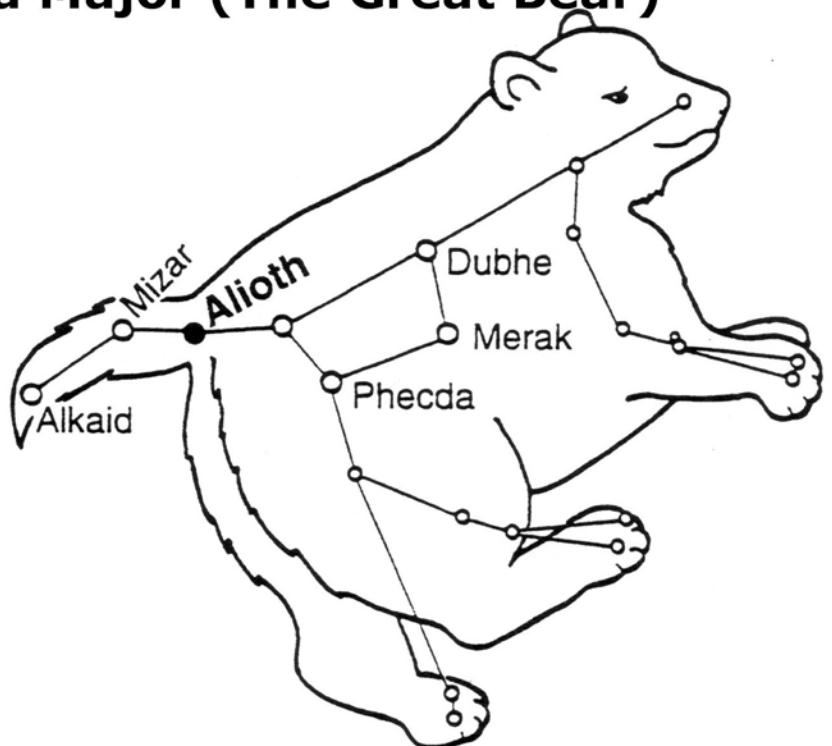

Brightness: 2.06

Distance: 700 light-years

Temperature: 26,000°C

Color: Blue-White

Constellation: **Ursa Major (The Great Bear)**

Star Name: **Phecda**

Brightness: 2.41

Distance: 84 light-years

Temperature: 9,200°C

Color: White

Constellation: **Ursa Major (The Great Bear)**

Star Name: **Alioth**

Brightness: 1.76

Distance: 81 light-years

Temperature: 9,100°C

Color: White

Constellation: **Canis Major (The Greater Dog)**

Star Name: **Mirzam**

Brightness: 1.98

Distance: 500 light-years

Temperature: 22,000°C

Color: Blue-White

Constellation: **Canis Major (The Greater Dog)**

Star Name: **Adhara**