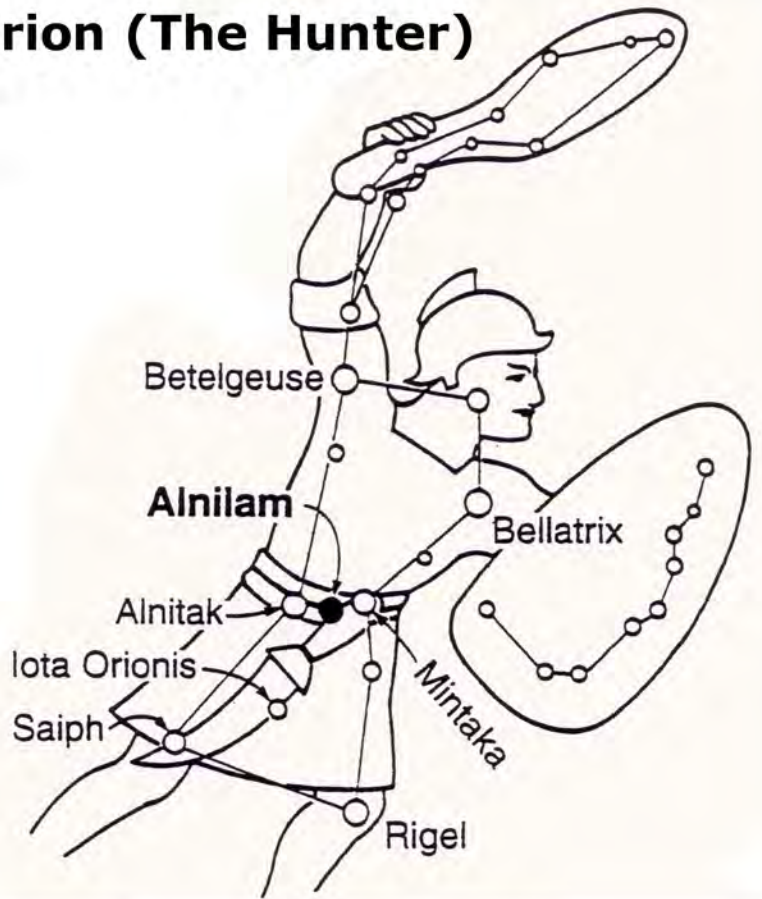

Constellation: **Orion (The Hunter)**

Star Name: **Alnilam**

Brightness: 1.70

Distance: 1,300 light-years

Temperature: 25,000°C

Color: Blue-White

Constellation: **Orion (The Hunter)**

Star Name: **Saiph**