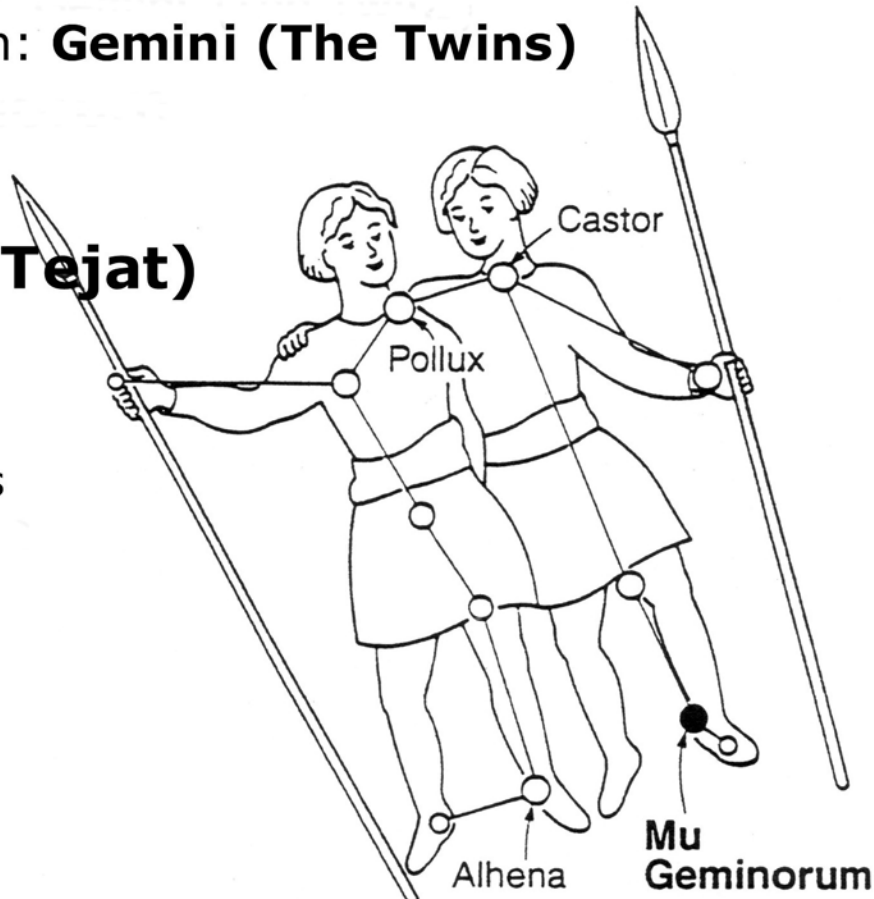

Constellation: **Gemini (The Twins)**

Star Name: **Pollux**

Brightness: 1.15

Distance: 34 light-years

Temperature: 4,200°C

Color: Orange

Constellation: **Gemini (The Twins)**

Star Name: **Mu Geminorum (Tejat)**

Brightness: 2.87

Distance: 230 light-years

Temperature: 3,400°C

Color: Red