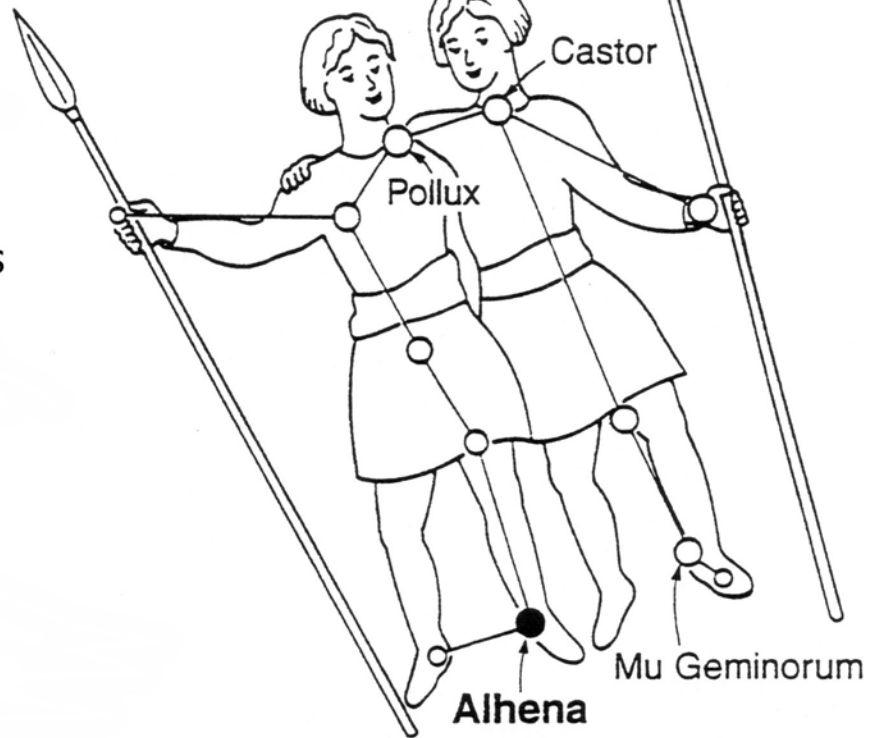

## Constellation: **Gemini (The Twins)**

Star Name: **Alhena**

Brightness: 1.93

Distance: 105 light-years

Temperature: 9,500°C

Color: White