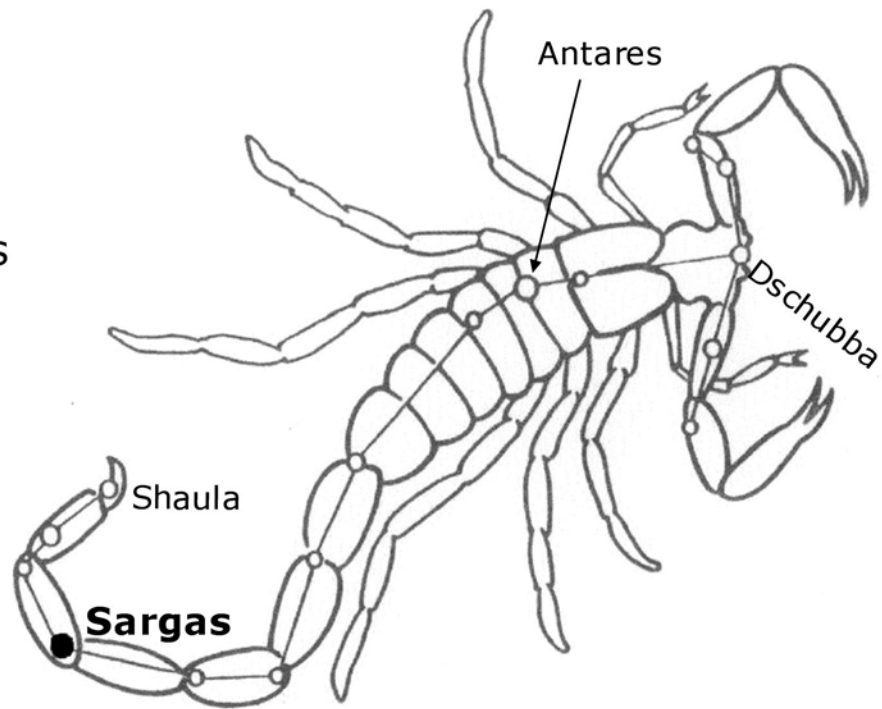

Brightness: 2.23

Distance: 1,300 light-years

Temperature: 6,200°C

Color: Yellow-White

Constellation: **Cygnus (The Swan)**

Star Name: **Delta Cygni (Ruc)**

Brightness: 2.86

Distance: 171 light-years

## Constellation: **Scorpius (The Scorpion)**

Star Name: **Sargas**

Brightness: 1.86

Distance: 270 light-years

Temperature: 6,900°C

Color: Yellow-White

## Constellation: **Scorpius (The Scorpion)**

Star Name: **Dschubba**

Brightness: 2.29

Distance: 400 light-years

Temperature: 28,000°C

Color: Blue-White

Constellation: **Orion (The Hunter)**

Star Name: **Bellatrix**