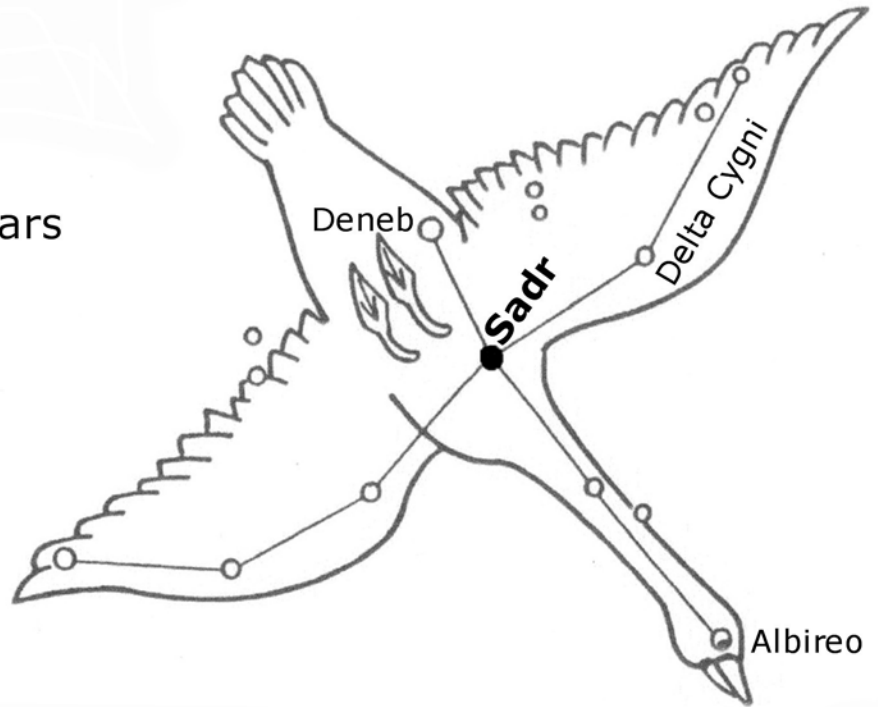

## Constellation: **Cassiopeia (The Queen)**

Star Name: **Schedar**

Brightness: 2.24

Distance: 229 light-years

Temperature: 4,260°C

Color: Orange

## Constellation: **Cassiopeia (The Queen)**

Star Name: **Caph**

Brightness: 2.28

Distance: 47 light-years

Temperature: 6,400°C

Color: Yellow-White

Constellation: **Cygnus (The Swan)**

Star Name: **Sadr**

Brightness: 2.23

Distance: 1,300 light-years

Temperature: 6,200°C

Color: Yellow-White

Constellation: **Cygnus (The Swan)**

Star Name: **Delta Cygni (Ruc)**

Brightness: 2.86

Distance: 171 light-years