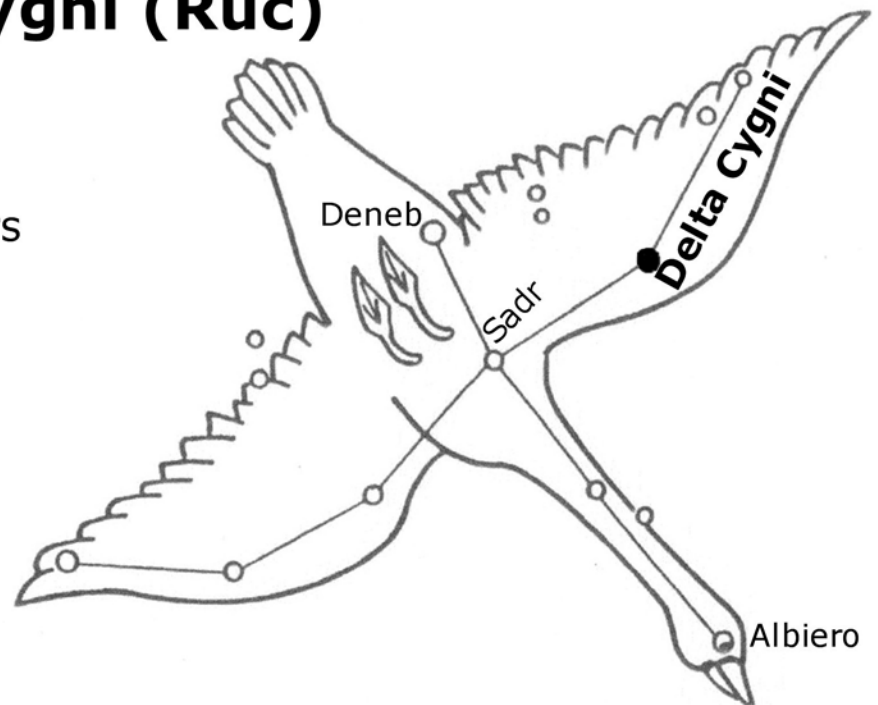

## Constellation: **Cassiopeia (The Queen)**

Star Name: **Caph**

Brightness: 2.28

Distance: 47 light-years

Temperature: 6,400°C

Color: Yellow-White

Constellation: **Cygnus (The Swan)**

Star Name: **Sadr**

Brightness: 2.23

Distance: 1,300 light-years

Temperature: 6,200°C

Color: Yellow-White

Constellation: **Cygnus (The Swan)**

Star Name: **Delta Cygni (Ruc)**

Brightness: 2.86

Distance: 171 light-years

## Constellation: **Scorpius (The Scorpion)**

Star Name: **Sargas**

Brightness: 1.86

Distance: 270 light-years

Temperature: 6,900°C

Color: Yellow-White