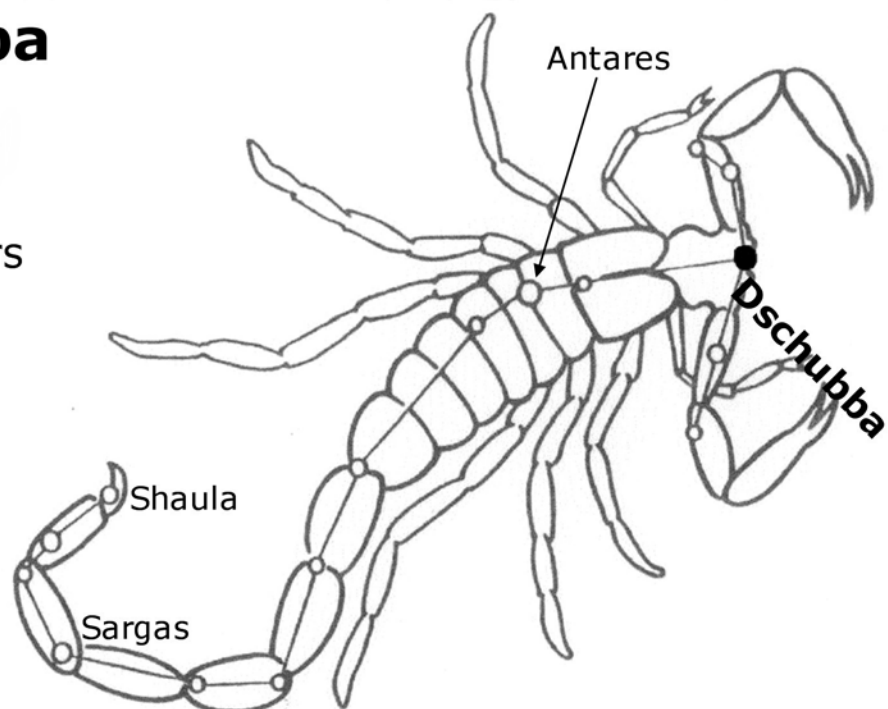

## Constellation: **Scorpius (The Scorpion)**

Star Name: **Sargas**

Brightness: 1.86

Distance: 270 light-years

Temperature: 6,900°C

Color: Yellow-White

## Constellation: **Scorpius (The Scorpion)**

Star Name: **Dschubba**

Brightness: 2.29

Distance: 400 light-years

Temperature: 28,000°C

Color: Blue-White

Constellation: **Orion (The Hunter)**

Star Name: **Bellatrix**

Brightness: 1.64

Distance: 240 light-years

Temperature: 21,000°C

Color: Blue-White

Constellation: **Orion (The Hunter)**

Star Name: **Iota Orionis (Hatysa)**

Brightness: 2.77

Distance: 1,300 light-years