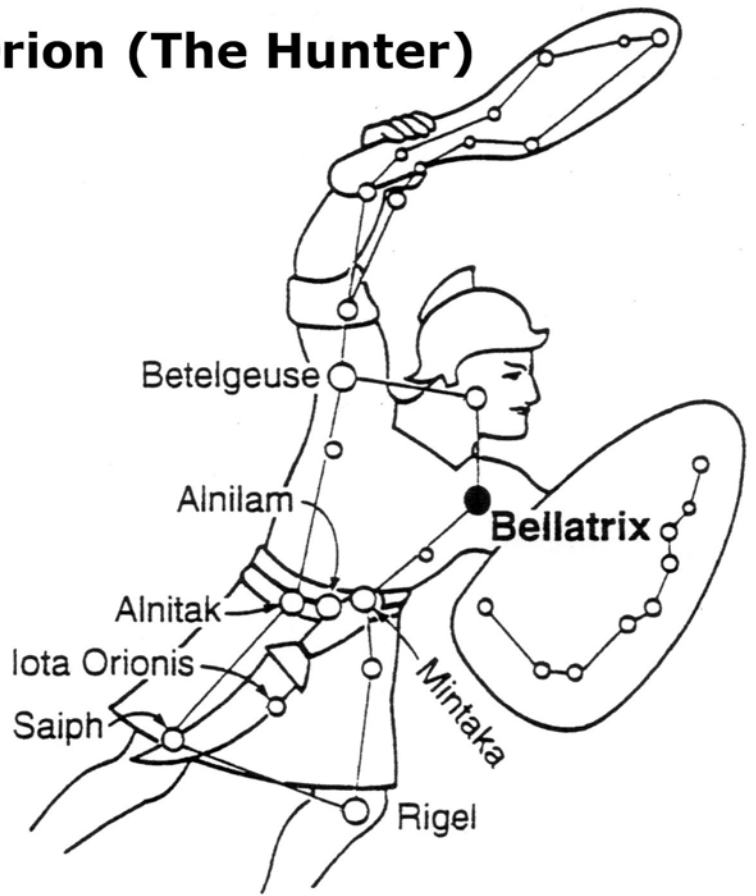

Constellation: **Orion (The Hunter)**

Star Name: **Bellatrix**

Brightness: 1.64

Distance: 240 light-years

Temperature: 21,000°C

Color: Blue-White

Constellation: **Orion (The Hunter)**

Star Name: **Iota Orionis (Hatysa)**

Brightness: 2.77

Distance: 1,300 light-years

Temperature: 31,000°C

Color: Blue