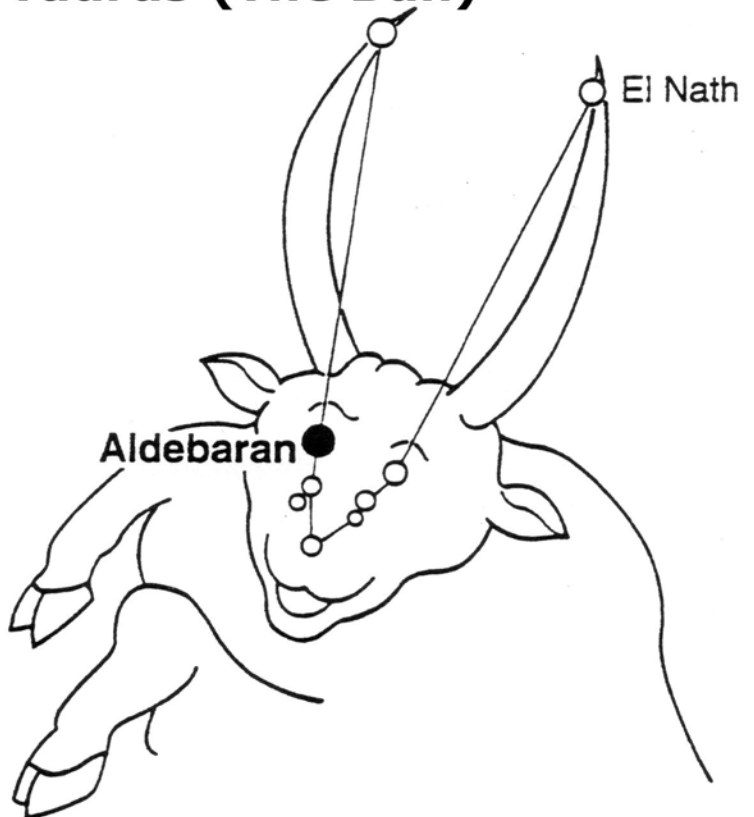

Temperature: 3,200°C

Color: Red

Constellation: **Scorpius (The Scorpion)**

Star Name: **Shaula**

Brightness: 1.62

Distance: 700 light-years

Temperature: 25,000°C

Color: Blue-White

Constellation: **Taurus (The Bull)**

Star Name: **El Nath**

Brightness: 1.65

Distance: 131 light-years

Temperature: 13,300°C

Color: Blue-White

Constellation: **Taurus (The Bull)**

Star Name: **Aldebaran**

Brightness: 0.85

Distance: 65 light-years

Temperature: 3,800°C

Color: Orange

Constellation: **Ursa Major (The Great Bear)**

Star Name: **Dubhe**

Brightness: 1.87

Distance: 124 light-years