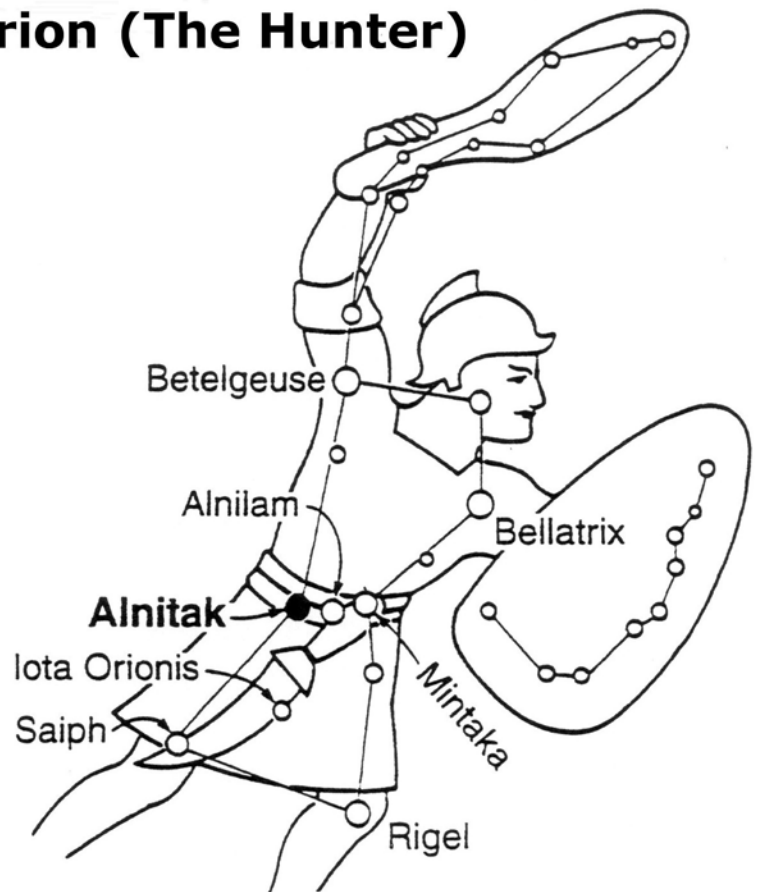

Constellation: **Orion (The Hunter)**

Star Name: **Mintaka**

Brightness: 2.23

Distance: 900 light-years

Temperature: 30,000°C

Color: Blue

Constellation: **Orion (The Hunter)**

Star Name: **Alnitak**

Brightness: 1.70

Distance: 800 light-years

Temperature: 30,000°C

Color: Blue