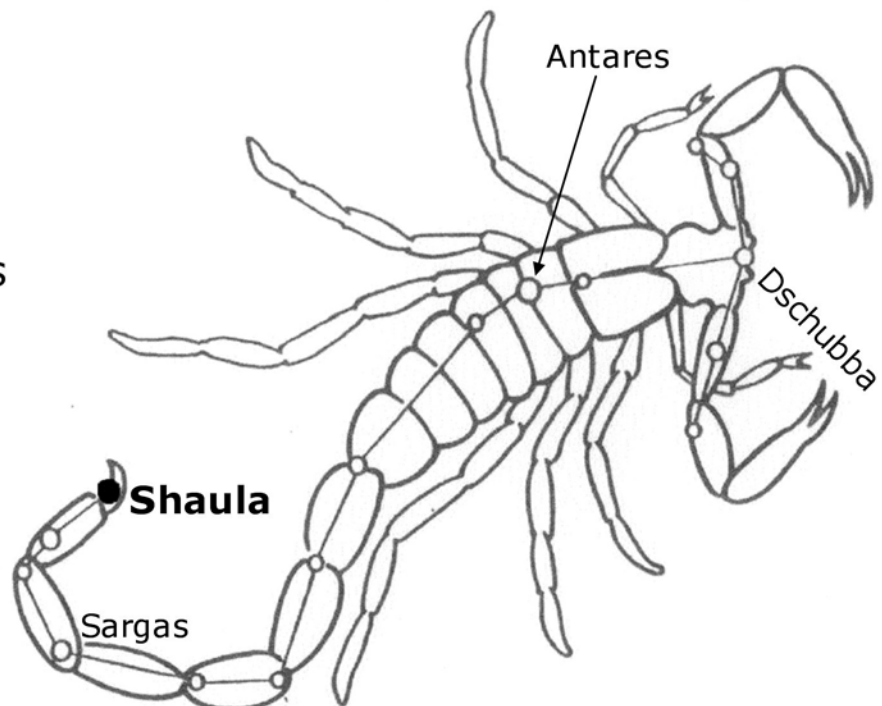

Brightness: 1.70

Distance: 800 light-years

Temperature: 30,000°C

Color: Blue

Constellation: **Scorpius (The Scorpion)**

Star Name: **Antares**

Brightness: 1.09

Distance: 600 light-years

Temperature: 3,200°C

Color: Red

Constellation: **Scorpius (The Scorpion)**

Star Name: **Shaula**

Brightness: 1.62

Distance: 700 light-years

Temperature: 25,000°C

Color: Blue-White

Constellation: **Taurus (The Bull)**

Star Name: **El Nath**

Brightness: 1.65

Distance: 131 light-years

Temperature: 13,300°C

Color: Blue-White

Constellation: **Taurus (The Bull)**

Star Name: **Aldebaran**

Brightness: 0.85

Distance: 65 light-years

Temperature: 3,800°C

Color: Orange

Constellation: **Ursa Major (The Great Bear)**

Star Name: **Dubhe**

Brightness: 1.87

Distance: 124 light-years