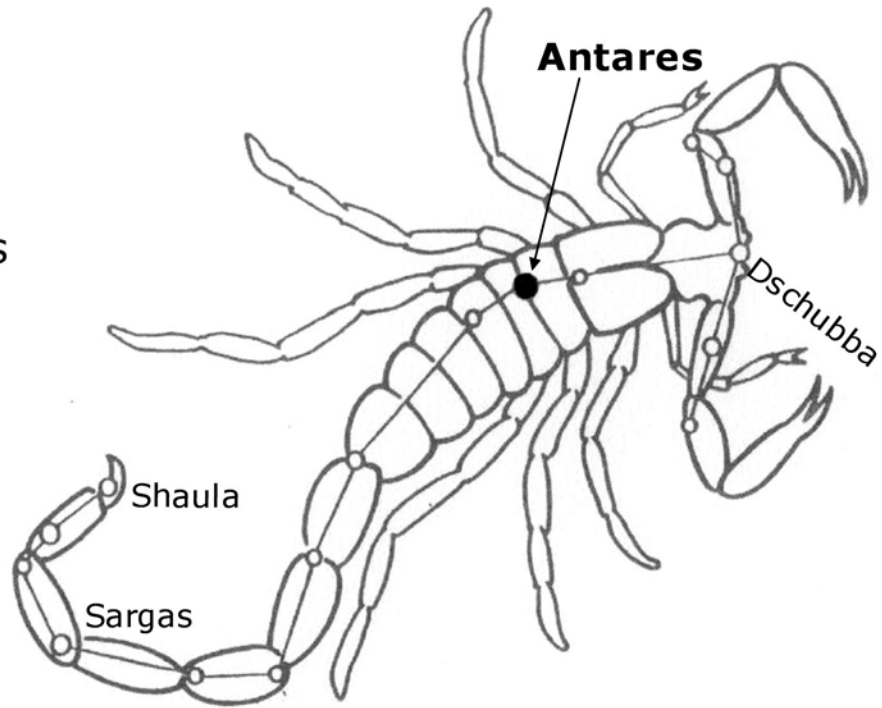

Constellation: **Orion (The Hunter)**

Star Name: **Mintaka**

Brightness: 2.23

Distance: 900 light-years

Temperature: 30,000°C

Color: Blue

Constellation: **Orion (The Hunter)**

Star Name: **Alnitak**

Brightness: 1.70

Distance: 800 light-years

Temperature: 30,000°C

Color: Blue

Constellation: **Scorpius (The Scorpion)**

Star Name: **Antares**

Brightness: 1.09

Distance: 600 light-years

Temperature: 3,200°C

Color: Red

Constellation: **Scorpius (The Scorpion)**

Star Name: **Shaula**

Brightness: 1.62

Distance: 700 light-years

Temperature: 25,000°C

Color: Blue-White

Constellation: **Taurus (The Bull)**

Star Name: **El Nath**

Brightness: 1.65

Distance: 131 light-years

Temperature: 13,300°C

Color: Blue-White

Constellation: **Taurus (The Bull)**

Star Name: **Aldebaran**