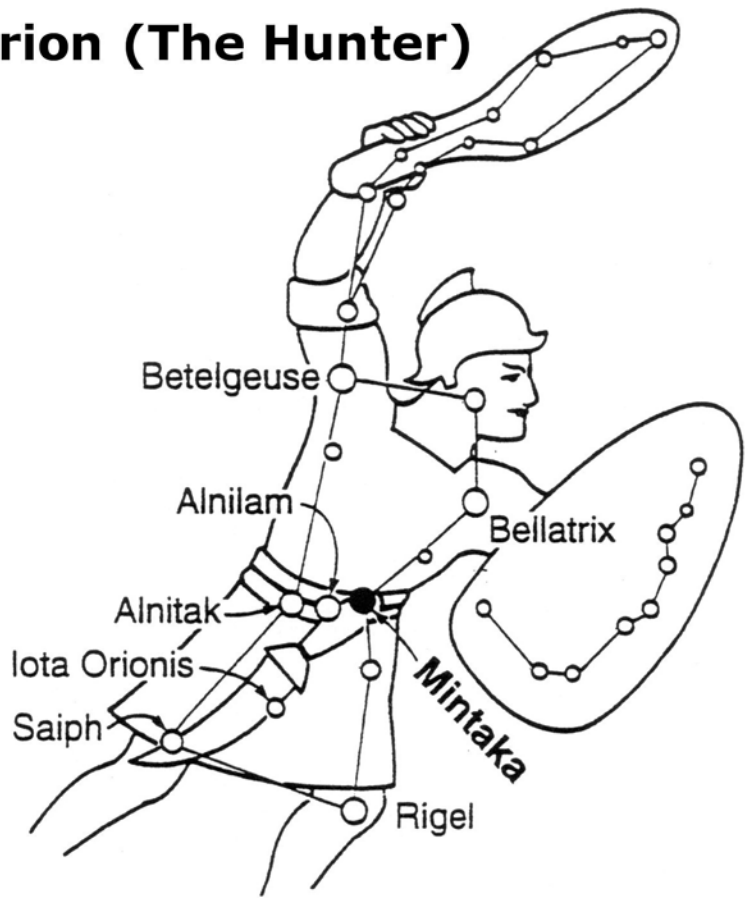

Constellation: **Orion (The Hunter)**

Star Name: **Mintaka**

Brightness: 2.23

Distance: 900 light-years

Temperature: 30,000°C

Color: Blue

Constellation: **Orion (The Hunter)**

Star Name: **Alnitak**