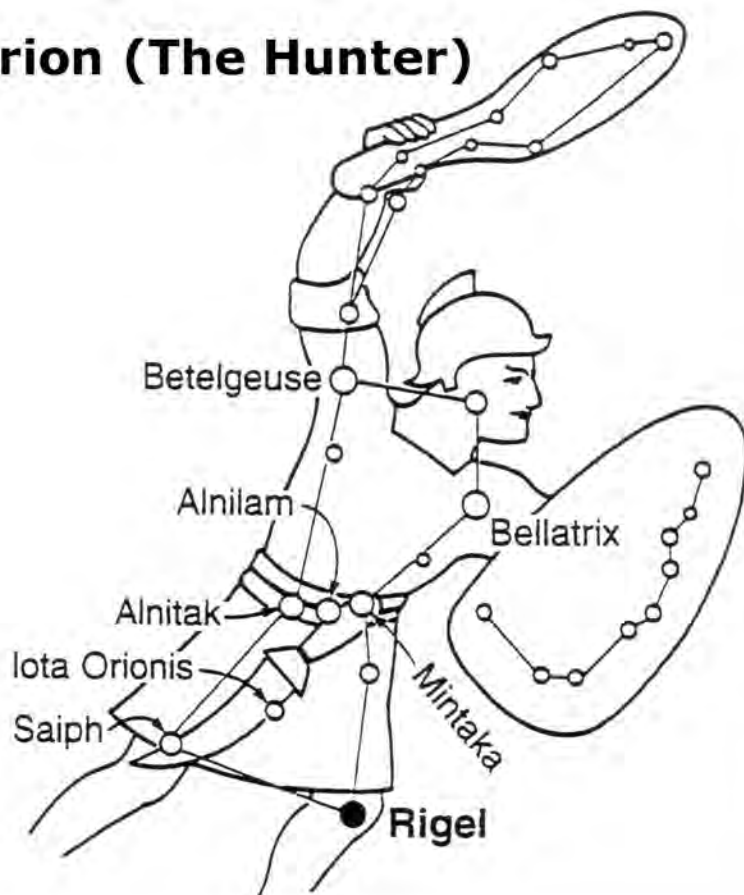

Constellation: **Orion (The Hunter)**

Star Name: **Rigel**

Brightness: 0.18

Distance: 780 light-years

Temperature: 11,000°C

Color: Blue-White

Constellation: **Orion (The Hunter)**

Star Name: **Betelgeuse**

Brightness: 0.58

Distance: 640 light-years

Temperature: 3,200°C

Color: Red