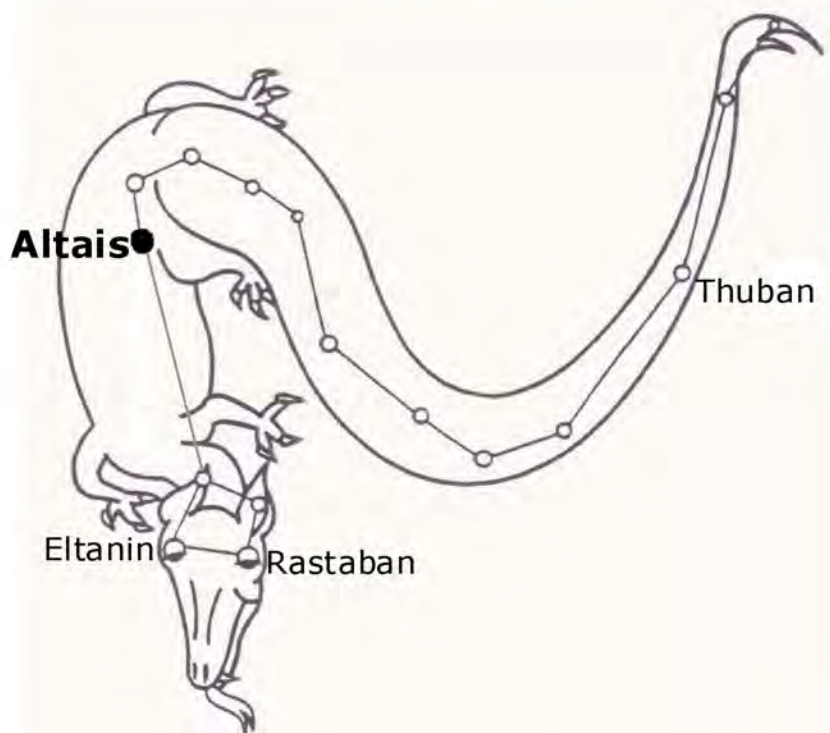

Constellation: **Leo (The Lion)**

Star Name: **Regulus**

Brightness: 1.35

Distance: 77 light-years

Temperature: 15,100°C

Color: Blue-White

Constellation: **Leo (The Lion)**

Star Name: **Denebola**