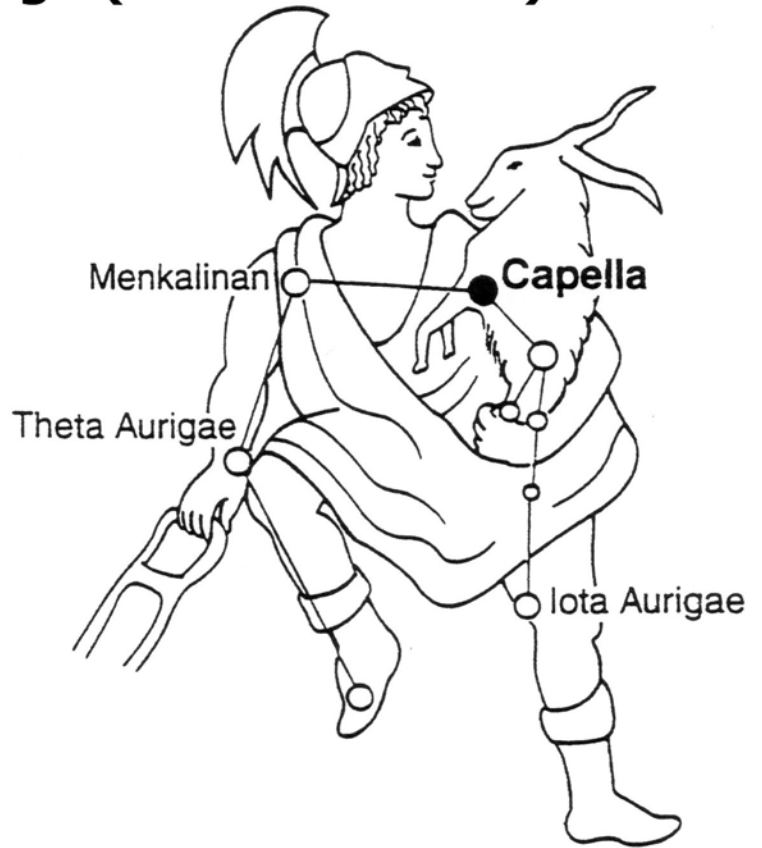

Constellation: **Auriga (The Charioteer)**

Star Name: **Capella**

Brightness: 0.08

Distance: 42 light-years

Temperature: 4,700°C

Color: Yellow-Orange

Constellation: **Auriga (The Charioteer)**

Star Name: **Menkalinan**

Brightness: 1.90

Distance: 82 light-years

Temperature: 8,500°C

Color: White