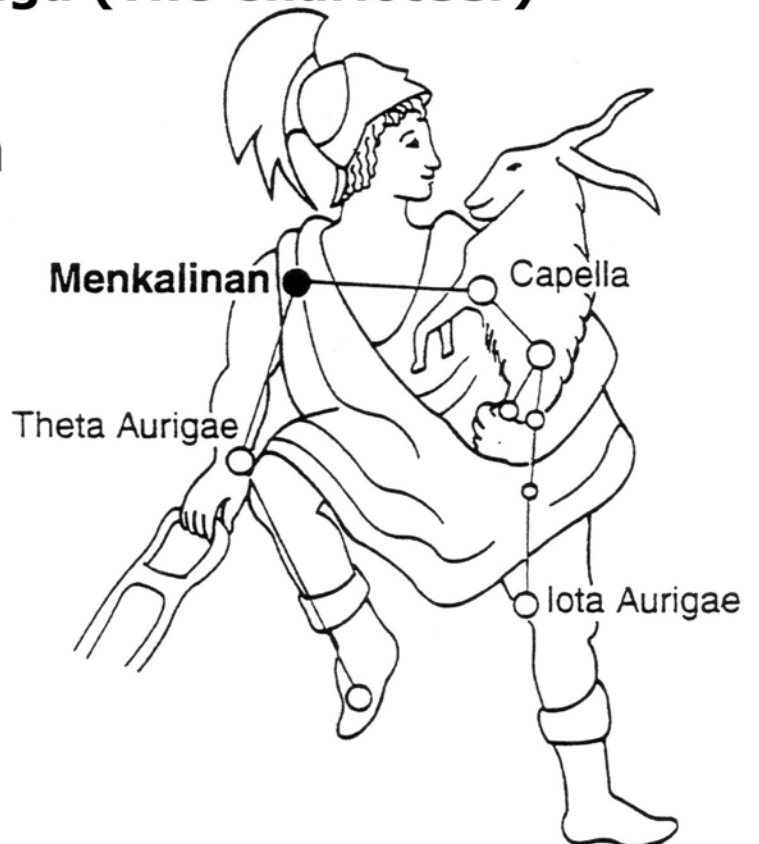

Temperature: 4,700°C

Color: Yellow-Orange

Constellation: **Auriga (The Charioteer)**

Star Name: **Menkalinan**

Brightness: 1.90

Distance: 82 light-years

Temperature: 8,500°C

Color: White

Constellation: **Canis Major (The Greater Dog)**

Star Name: **Aludra**

Brightness: 2.45

Distance: 3,000 light-years

Temperature: 18,000°C

Color: Blue-White

Constellation: **Canis Major (The Greater Dog)**

Star Name: **Sirius**