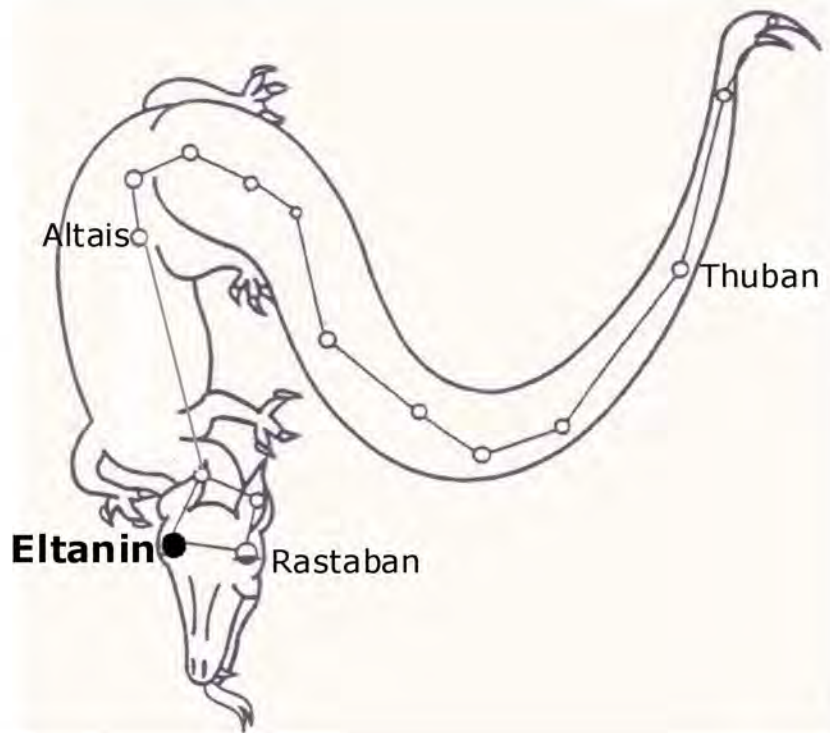

Constellation: **Draco (The Dragon)**

Star Name: **Eltanin**

Brightness: 2.24

Distance: 148 light-years

Temperature: 3,700°C

Color: Orange