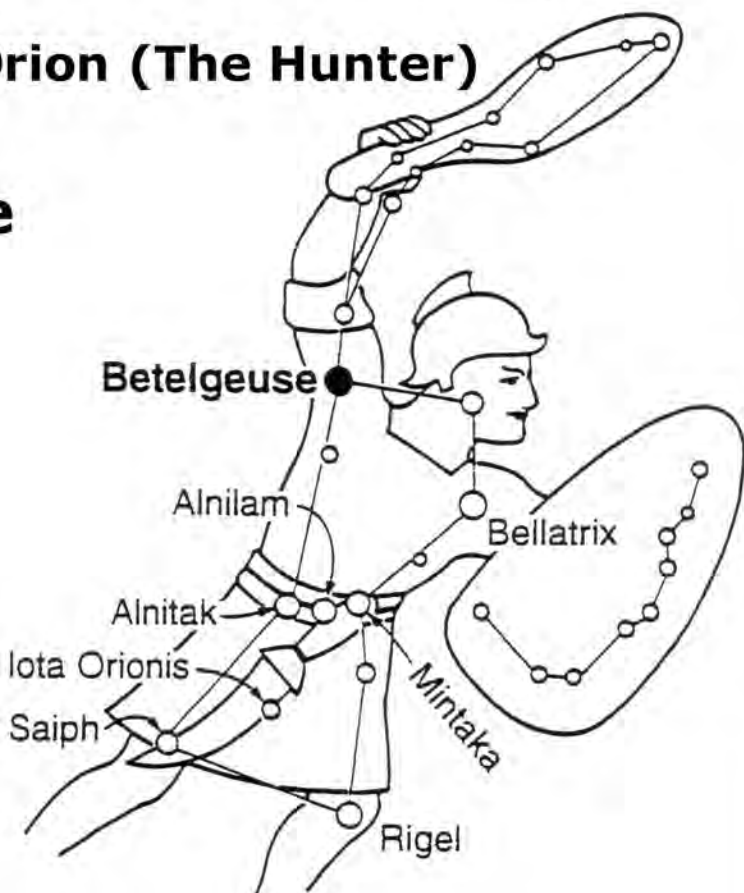

Temperature: 11,000°C

Color: Blue-White

Constellation: **Orion (The Hunter)**

Star Name: **Betelgeuse**

Brightness: 0.58

Distance: 640 light-years

Temperature: 3,200°C

Color: Red